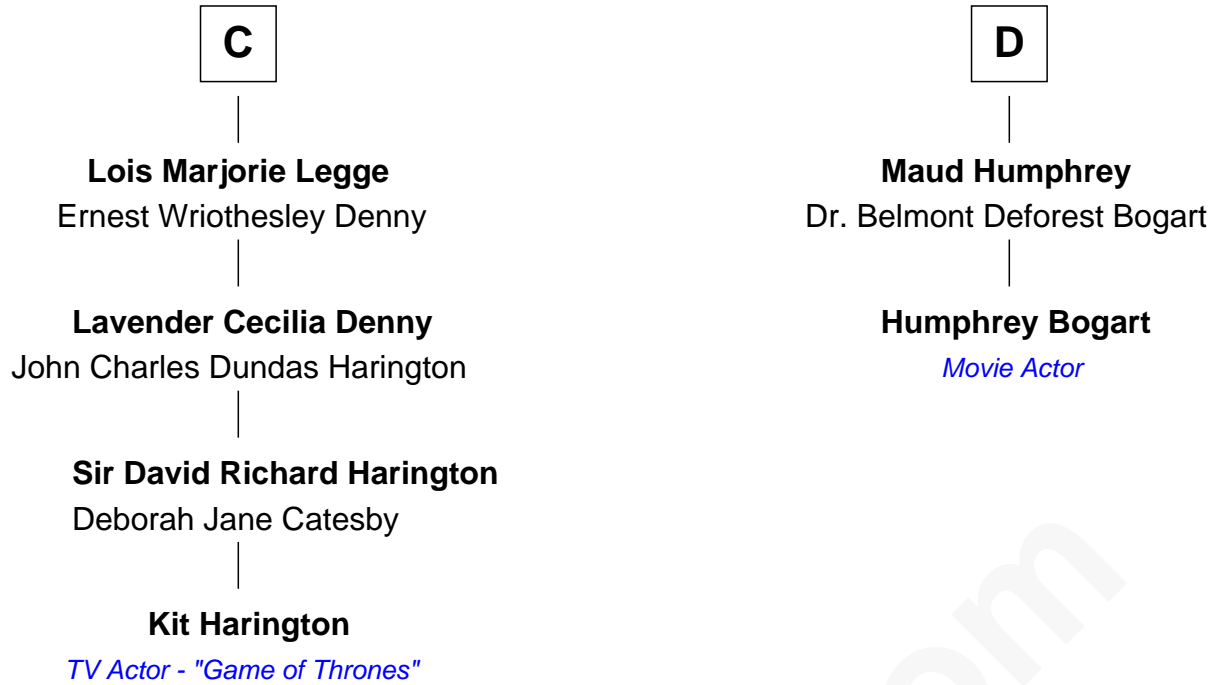

FamousKin.com Relationship Chart of

Kit Harington

TV Actor - "Game of Thrones"

18th cousin 2 times removed of

Humphrey Bogart

Movie Actor

Sir John Grey

Avice Marmion

Sir Robert Grey
Lora de St. Quintin

Elizabeth Grey
Henry FitzHugh

Eleanor Fitzhugh
Sir Henry Bromflete

Margaret Bromflete
John Clifford

Henry Clifford
Anne St. John

Henry Clifford
Margaret Percy

Henry Clifford
Anne Dacre

A

Maud Grey

Sir Thomas Harcourt

Sir Thomas Harcourt
Jane Fraunceys

Sir Richard Harcourt
Edith St. Clair

Alice Harcourt
William Bessiles

Elizabeth Bessiles
Richard Fettiplace

Anne Fettiplace
Edward Purefoy

Mary Purefoy
Thomas Thorne

B

FamousKin.com