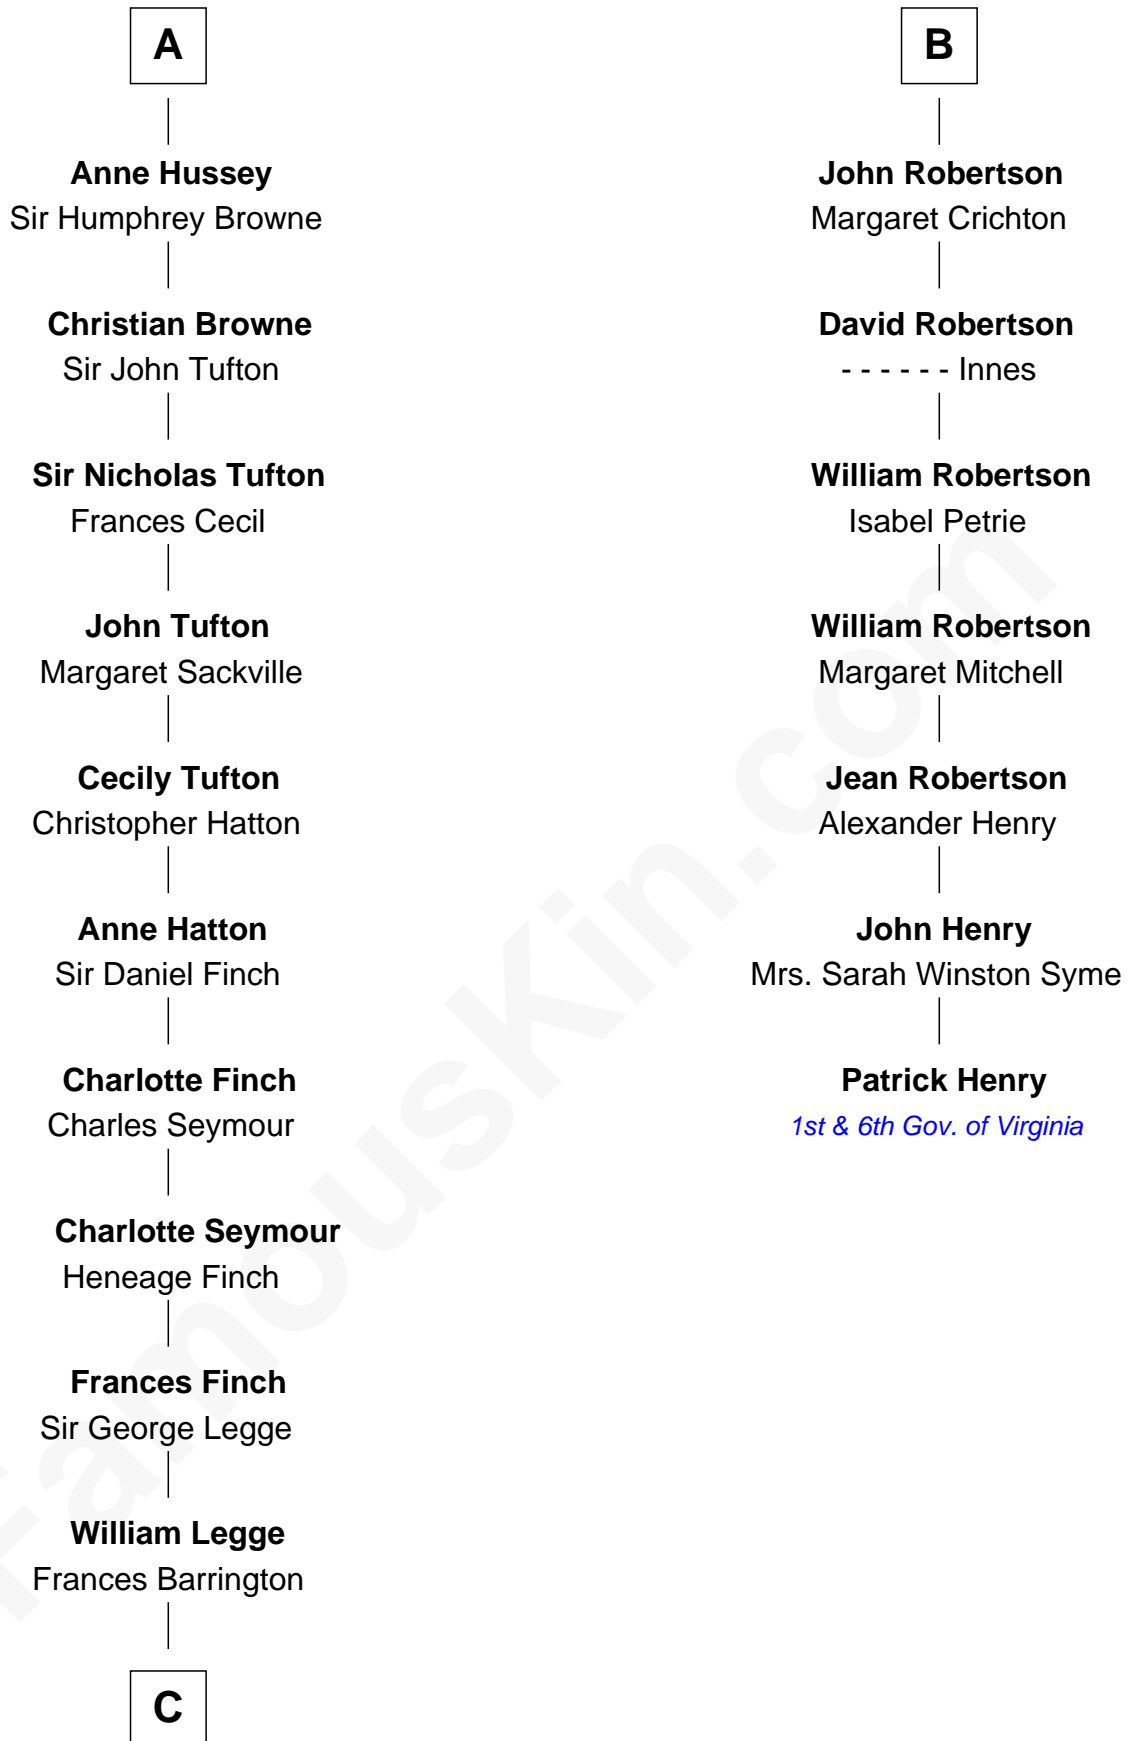

# FamousKin.com Relationship Chart of

**Kit Harington**

*TV Actor - "Game of Thrones"*

**13th cousin 8 times removed of**

**Patrick Henry**

*1st and 6th Governor of Virginia*

**C**

—  
**Edward Henry Legge**  
Cordelia Twysden Molesworth

—  
**Lois Marjorie Legge**  
Ernest Wriothesley Denny

—  
**Lavender Cecilia Denny**  
John Charles Dundas Harington

—  
**Sir David Richard Harington**  
Deborah Jane Catesby

—  
**Kit Harington**  
*TV Actor - "Game of Thrones"*