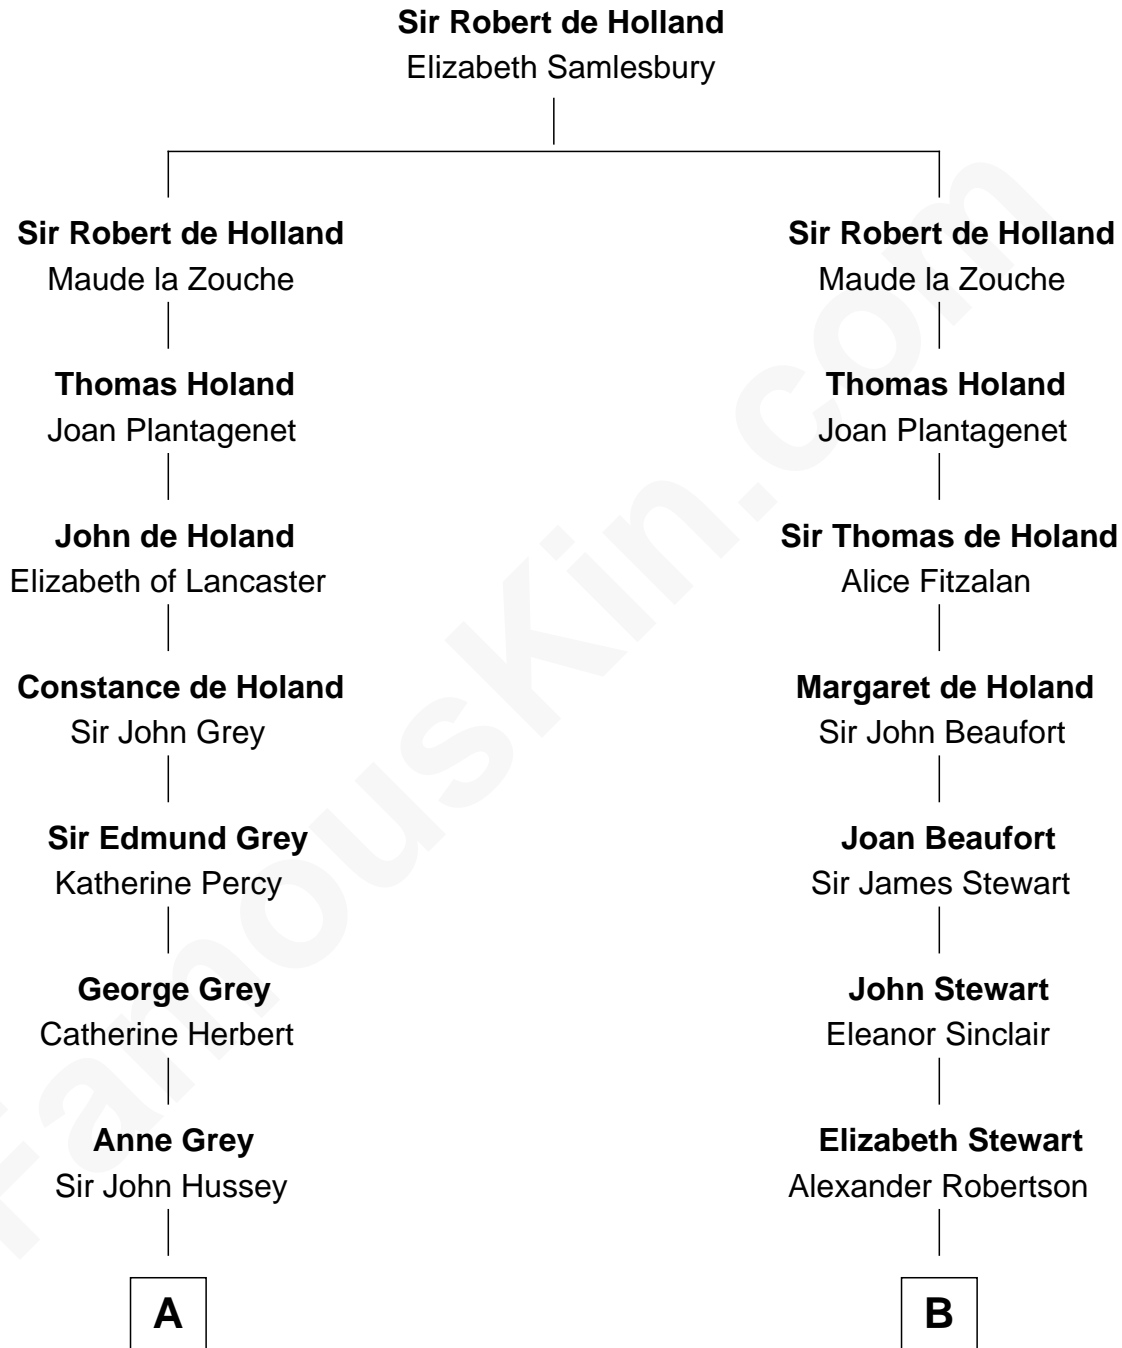

# FamousKin.com Relationship Chart of

**Kit Harington**

*TV Actor - "Game of Thrones"*

**13th cousin 8 times removed of**

**Patrick Henry**

*1st and 6th Governor of Virginia*

**C**

—  
**Edward Henry Legge**  
Cordelia Twysden Molesworth

—  
**Lois Marjorie Legge**  
Ernest Wriothesley Denny

—  
**Lavender Cecilia Denny**  
John Charles Dundas Harington

—  
**Sir David Richard Harington**  
Deborah Jane Catesby

—  
**Kit Harington**  
*TV Actor - "Game of Thrones"*