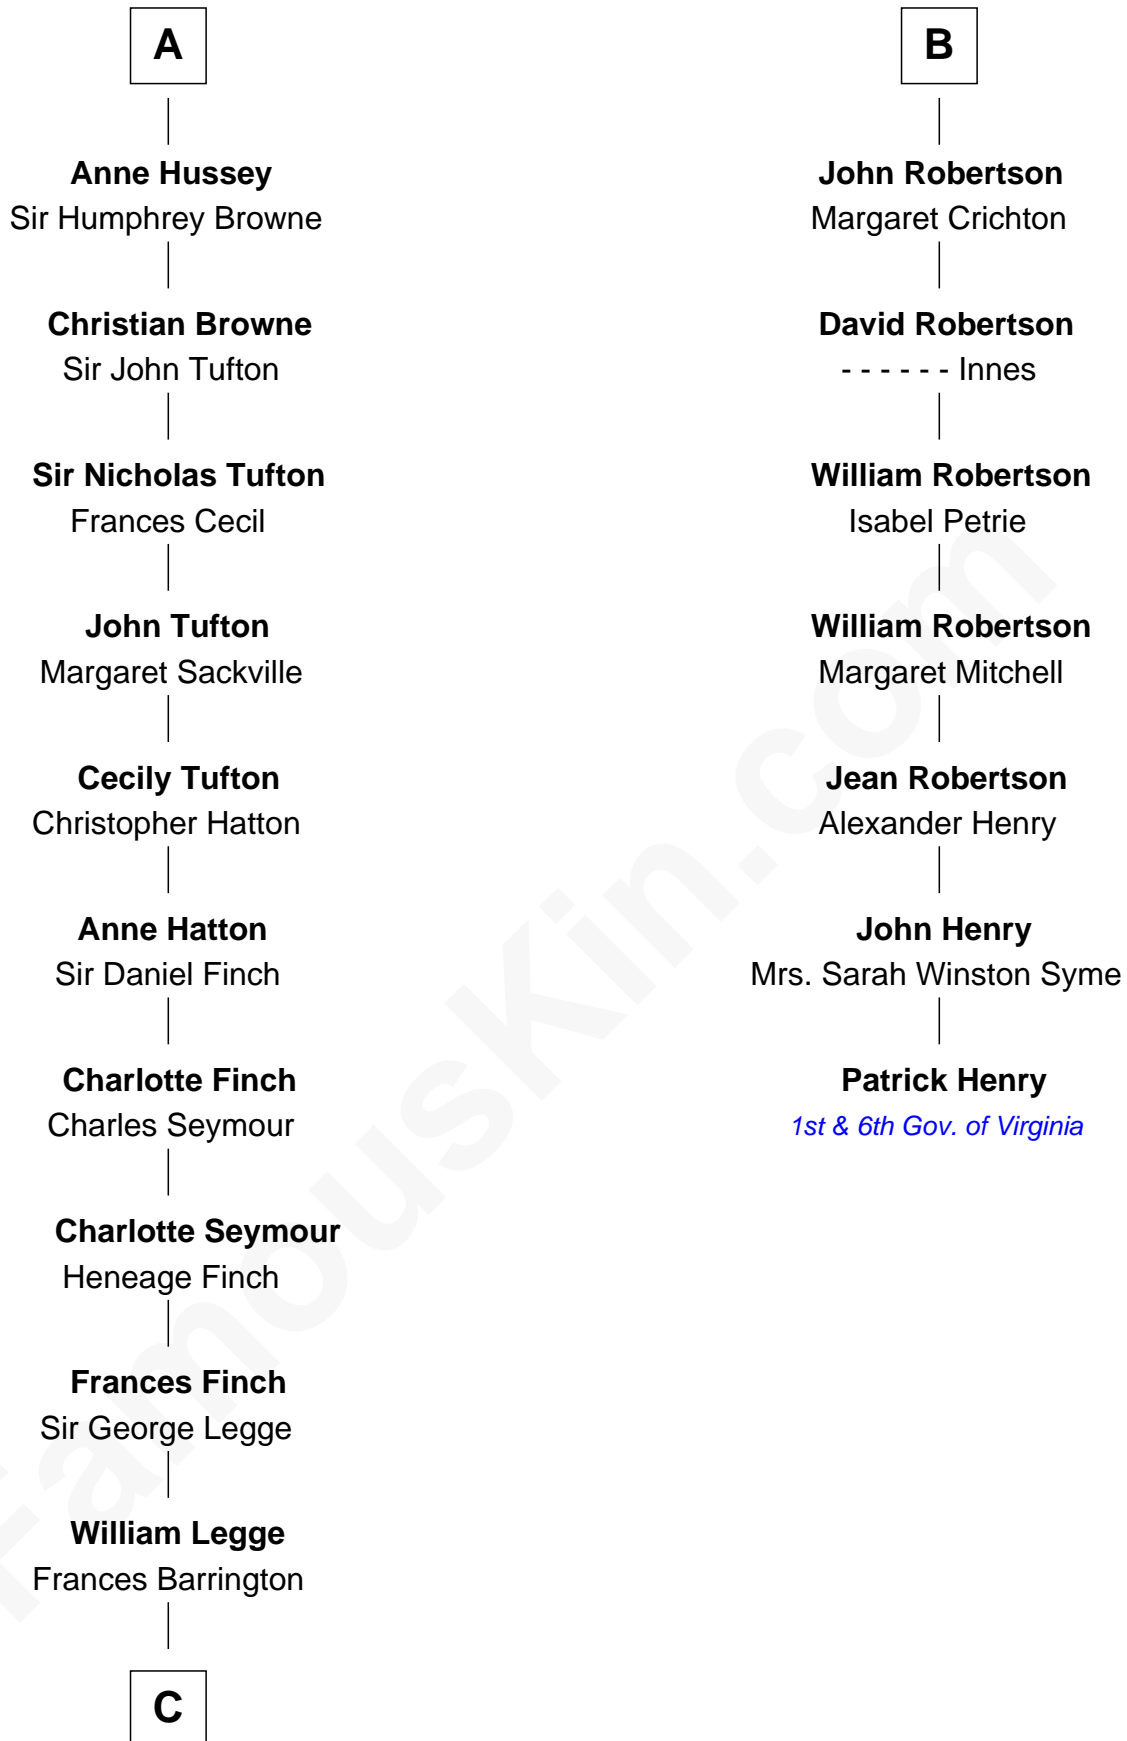

### Kit Harington

TV Actor - "Game of Thrones"

13th cousin 8 times removed of

**Constance de Holand**  
Sir John Grey

**Sir Edmund Grey**  
Katherine Percy

**George Grey**  
Catherine Herbert

**Anne Grey**  
Sir John Hussey

**A**

**Maude la Zouche**  
Sir Robert de Holland

**Thomas Holand**  
Joan Plantagenet

**Sir Thomas de Holand**  
Alice Fitzalan

**Margaret de Holand**  
Sir John Beaufort

**Joan Beaufort**  
Sir James Stewart

**John Stewart**  
Eleanor Sinclair

**Elizabeth Stewart**  
Alexander Robertson

**B**

**C**

—  
**Edward Henry Legge**  
Cordelia Twysden Molesworth

—  
**Lois Marjorie Legge**  
Ernest Wriothesley Denny

—  
**Lavender Cecilia Denny**  
John Charles Dundas Harington

—  
**Sir David Richard Harington**  
Deborah Jane Catesby