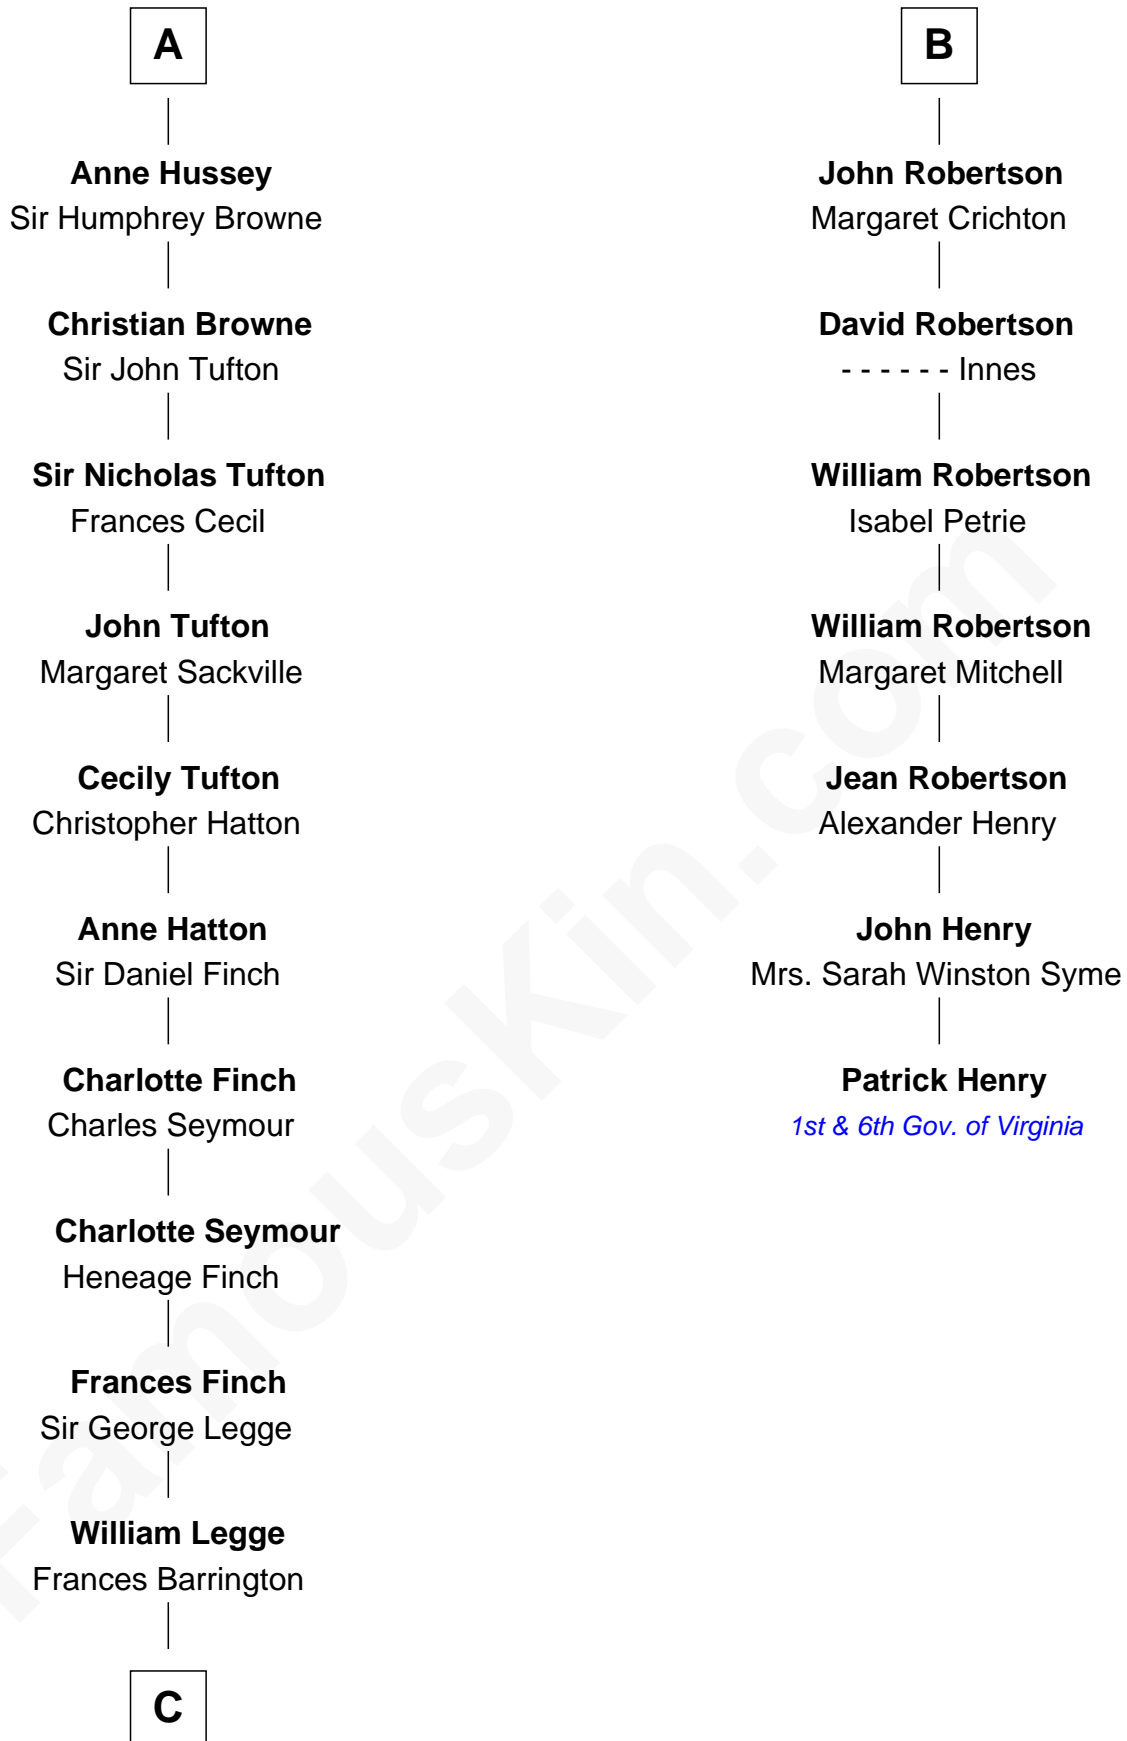

## Relationship Chart of

### Kit Harington

TV Actor - "Game of Thrones"

13th cousin 8 times removed of

### Patrick Henry

1st and 6th Governor of Virginia

**C**

Edward Henry Legge  
Cordelia Twysden Molesworth

Lois Marjorie Legge  
Ernest Wriothesley Denny

Lavender Cecilia Denny  
John Charles Dundas Harington