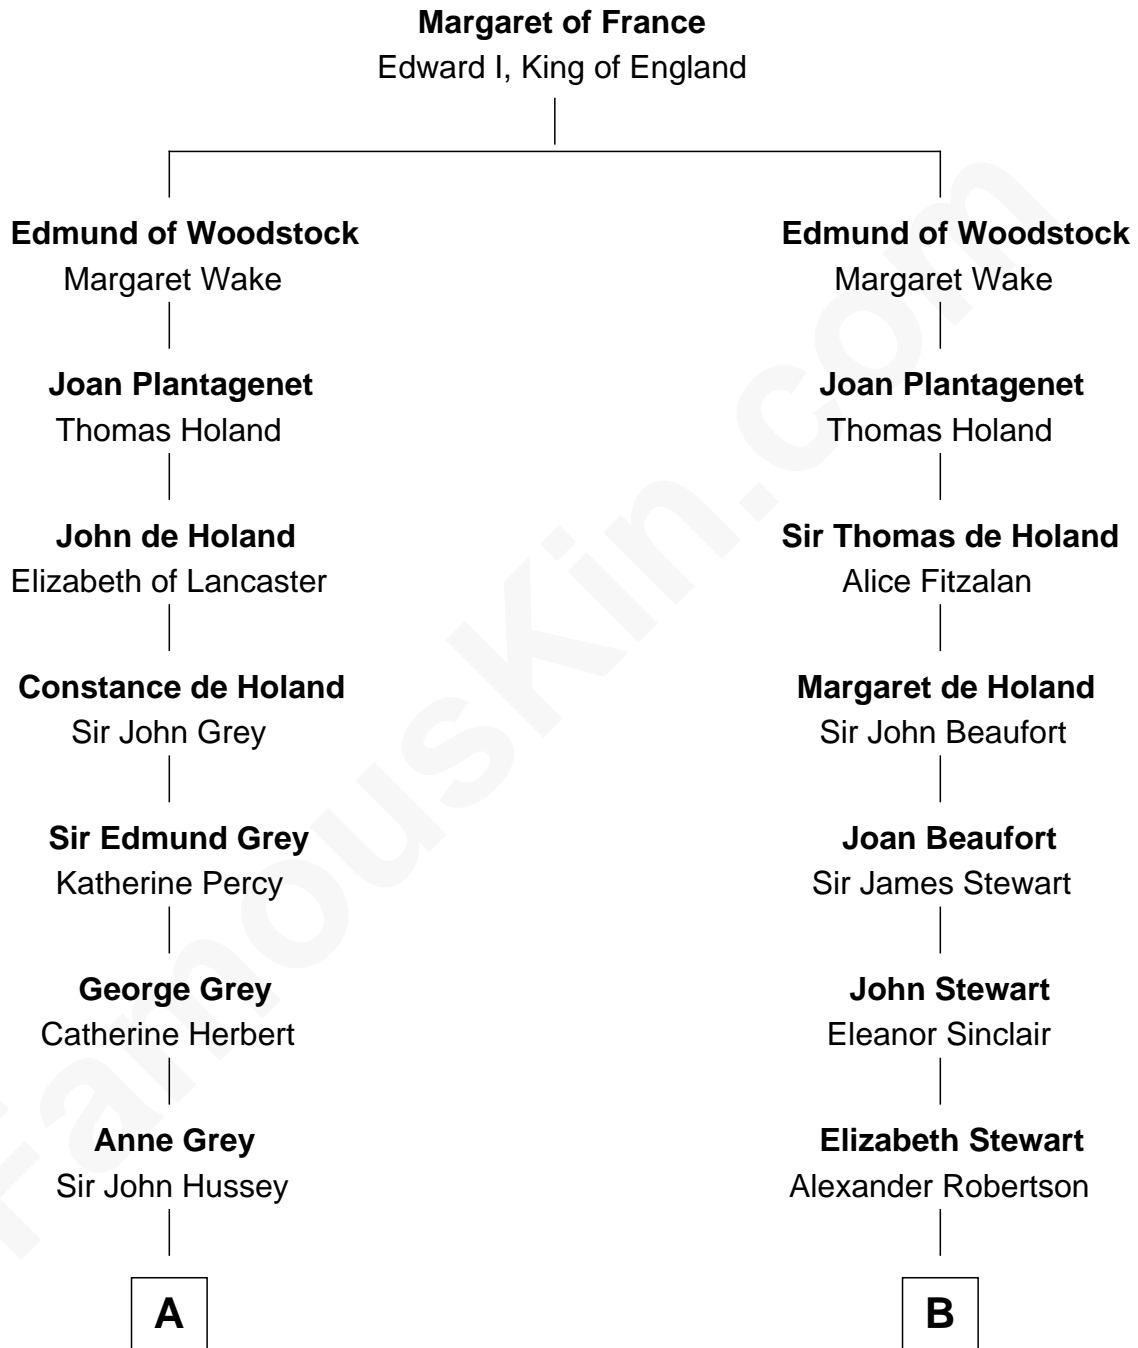

FamousKin.com

Relationship Chart of

Kit Harington

TV Actor - "Game of Thrones"

13th cousin 8 times removed of

Patrick Henry

1st and 6th Governor of Virginia