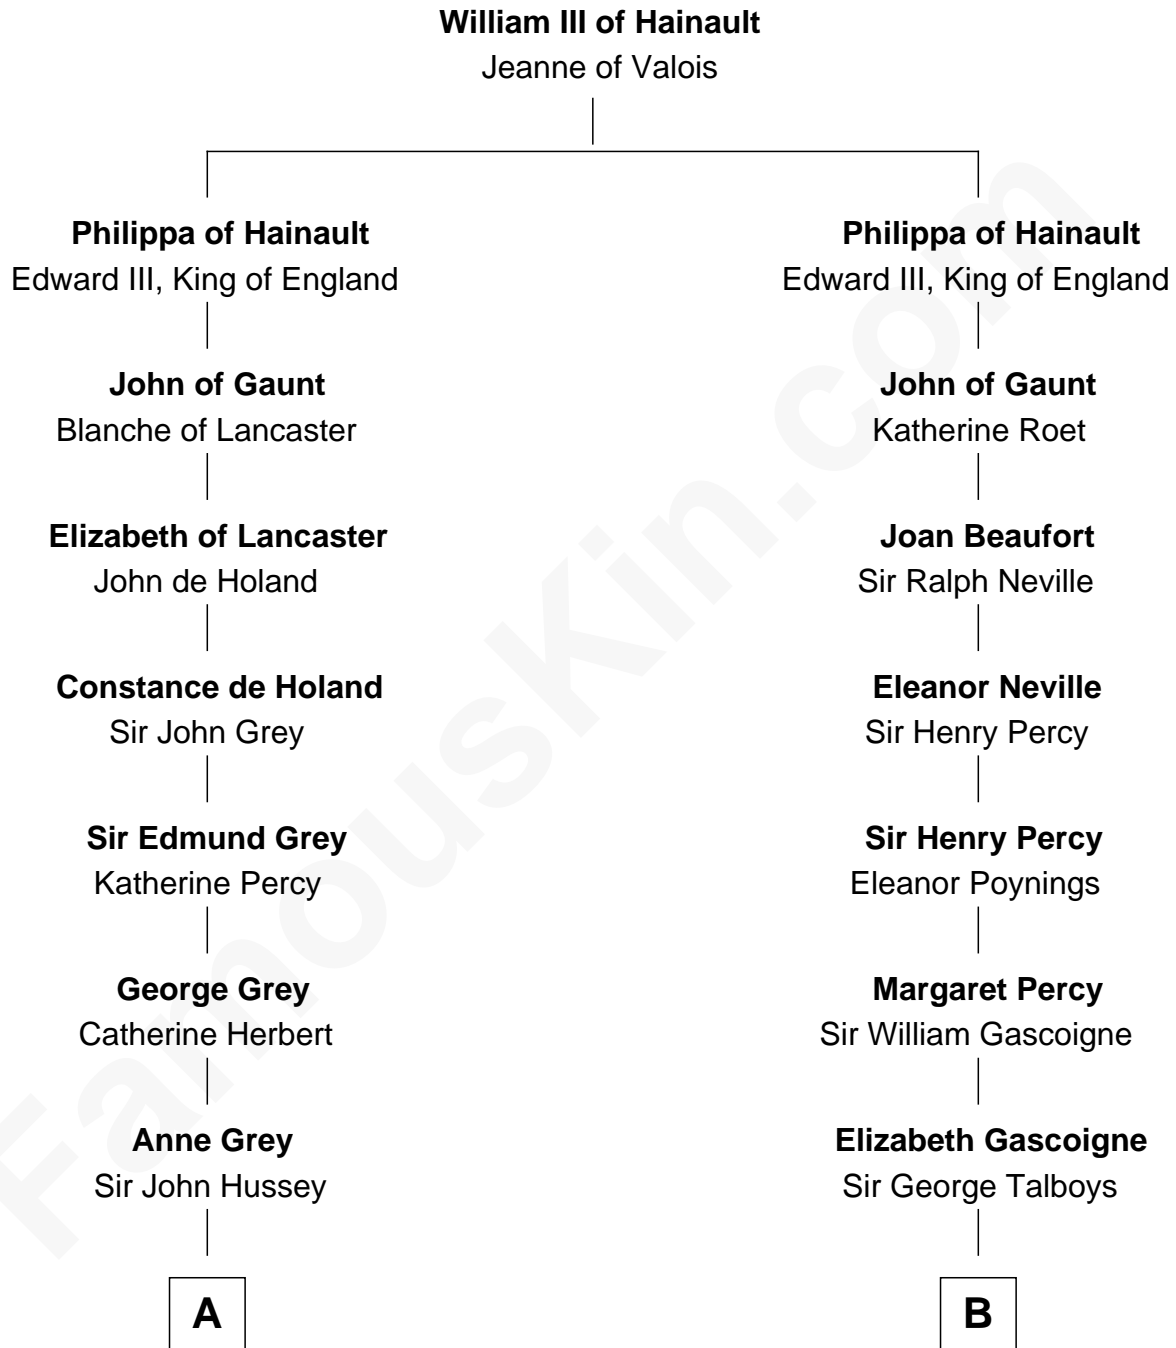

George Washington

1st U.S. President