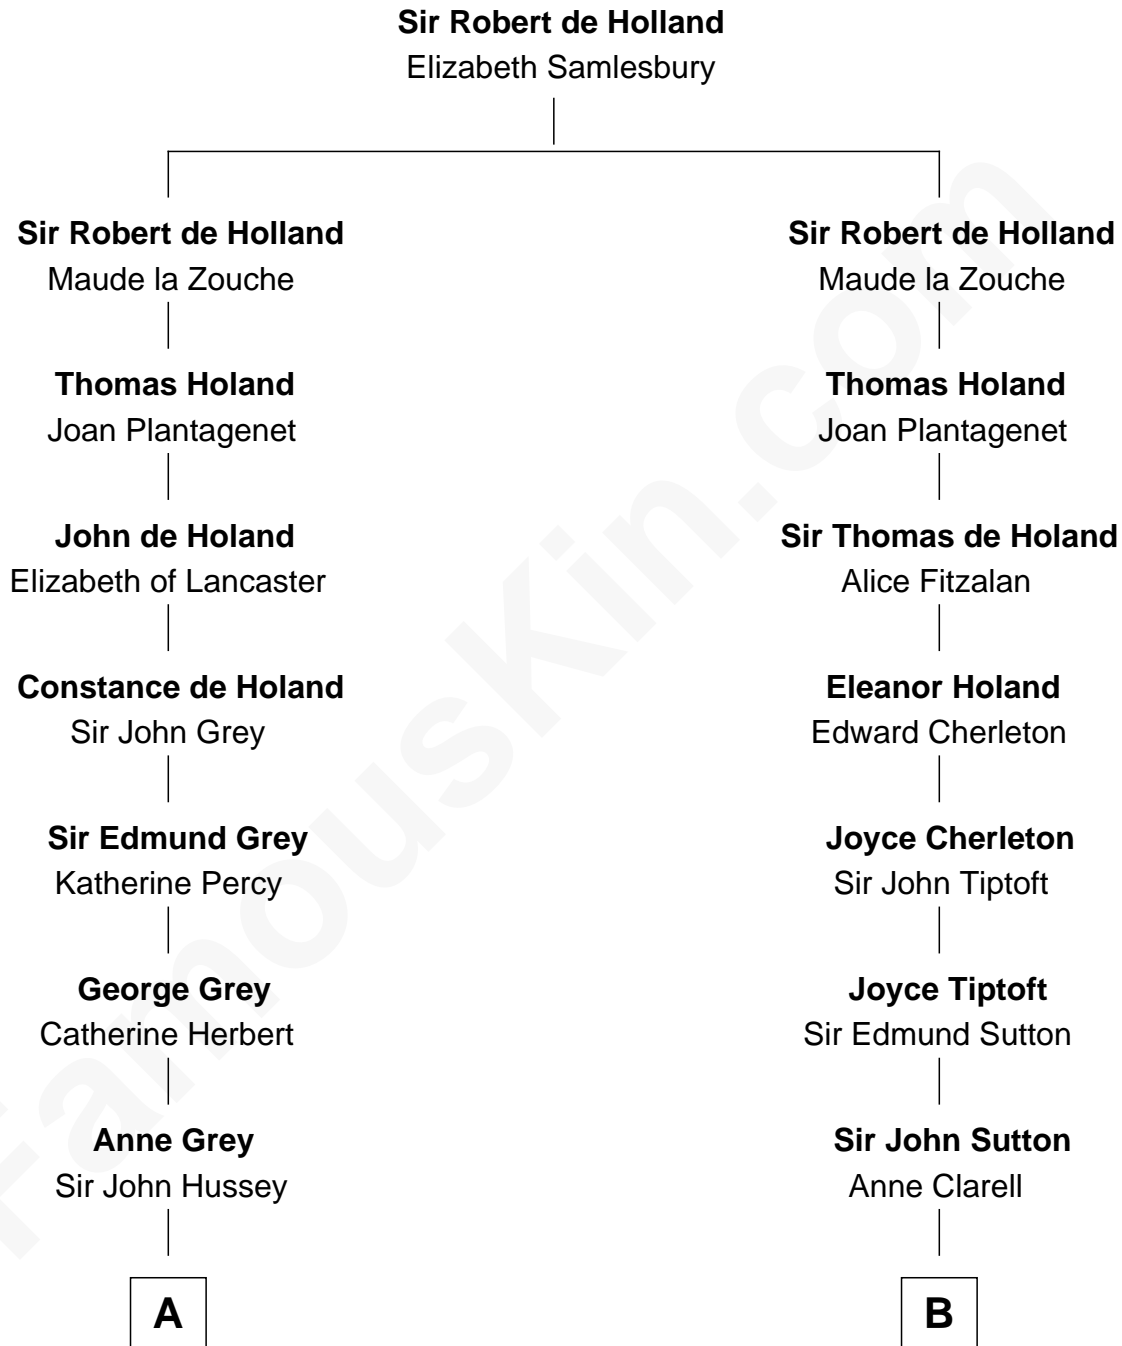

FamousKin.com

Relationship Chart of

Kit Harington

TV Actor - "Game of Thrones"

14th cousin 7 times removed of

George Washington

1st U.S. President

C

Edward Henry Legge
Cordelia Twysden Molesworth

Lois Marjorie Legge
Ernest Wriothesley Denny

Lavender Cecilia Denny
John Charles Dundas Harington

Sir David Richard Harington
Deborah Jane Catesby

Kit Harington
TV Actor - "Game of Thrones"