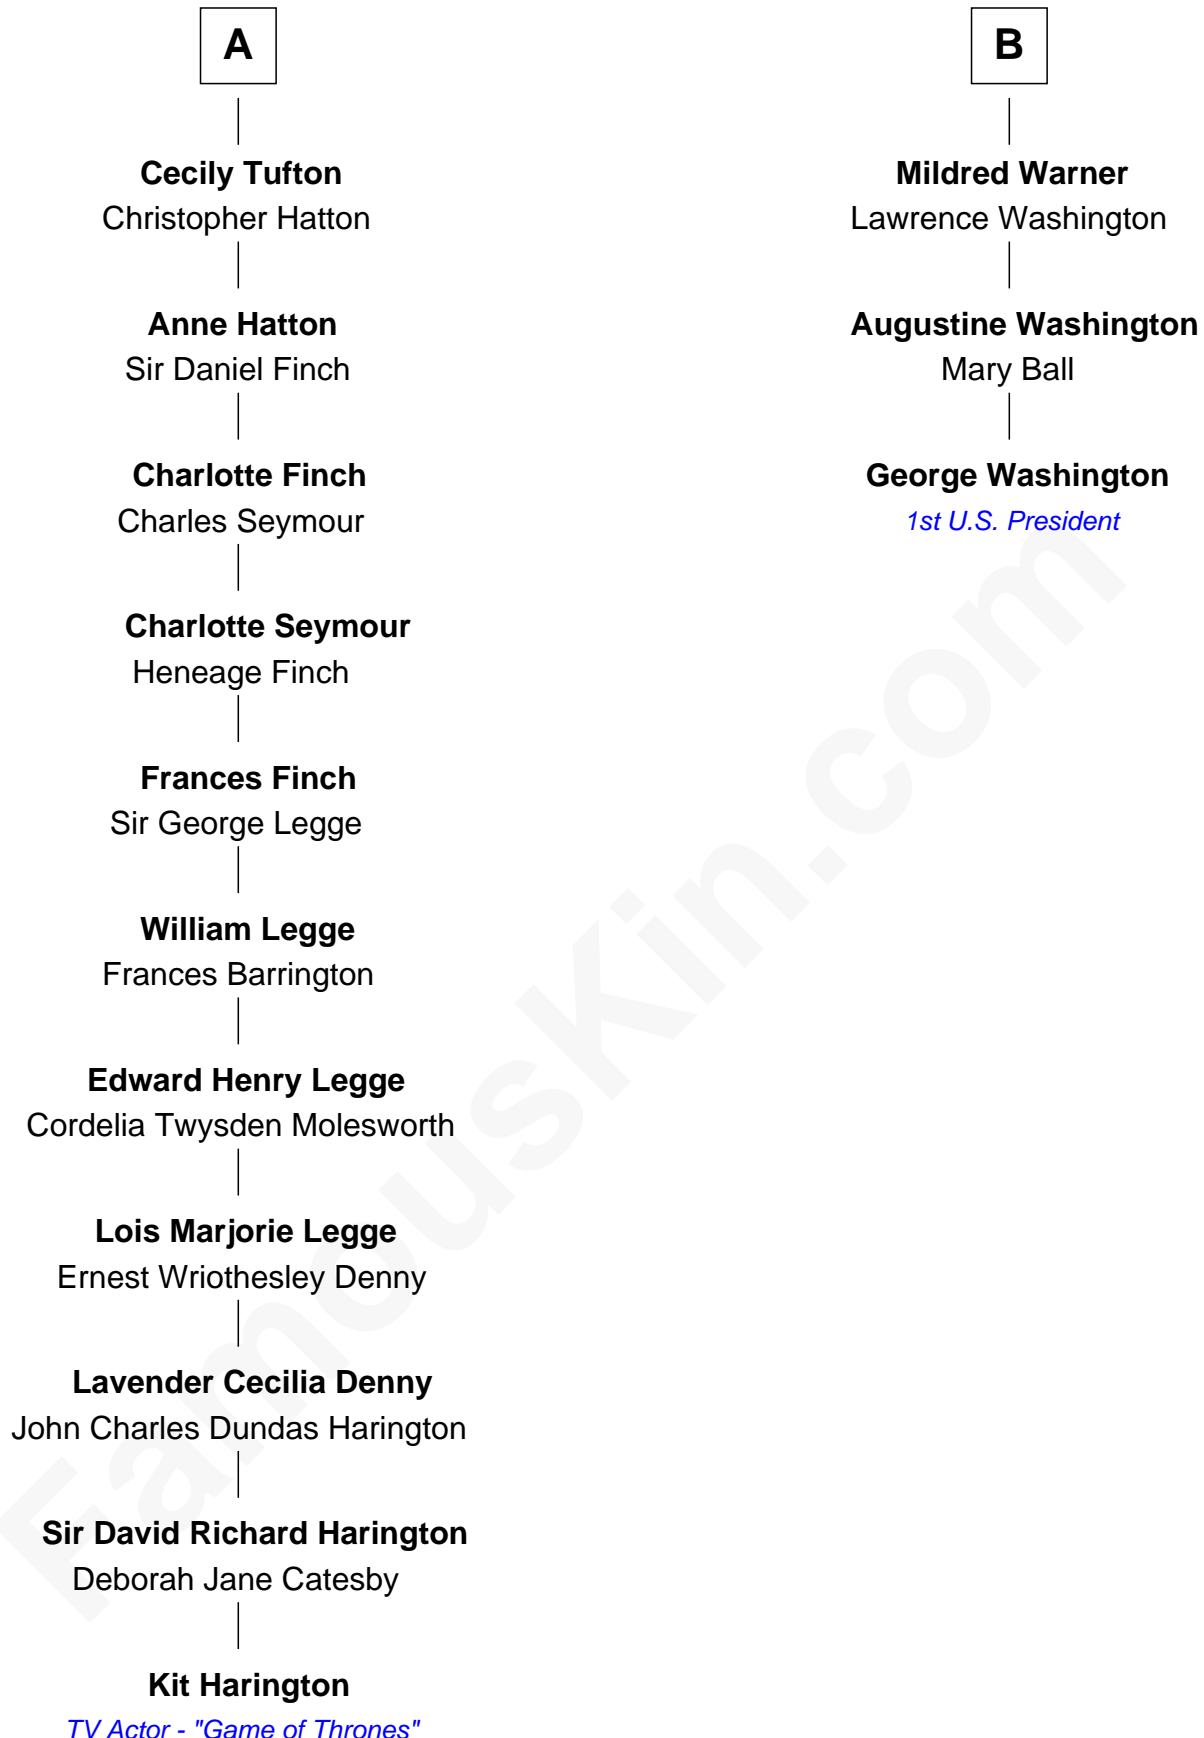

FamousKin.com

Relationship Chart of

Kit Harington

TV Actor - "Game of Thrones"

9th cousin 8 times removed of

George Washington

1st U.S. President

Kit Harington photo by [Gage Skidmore](#) [\(CC BY-SA 2.0\)](#)