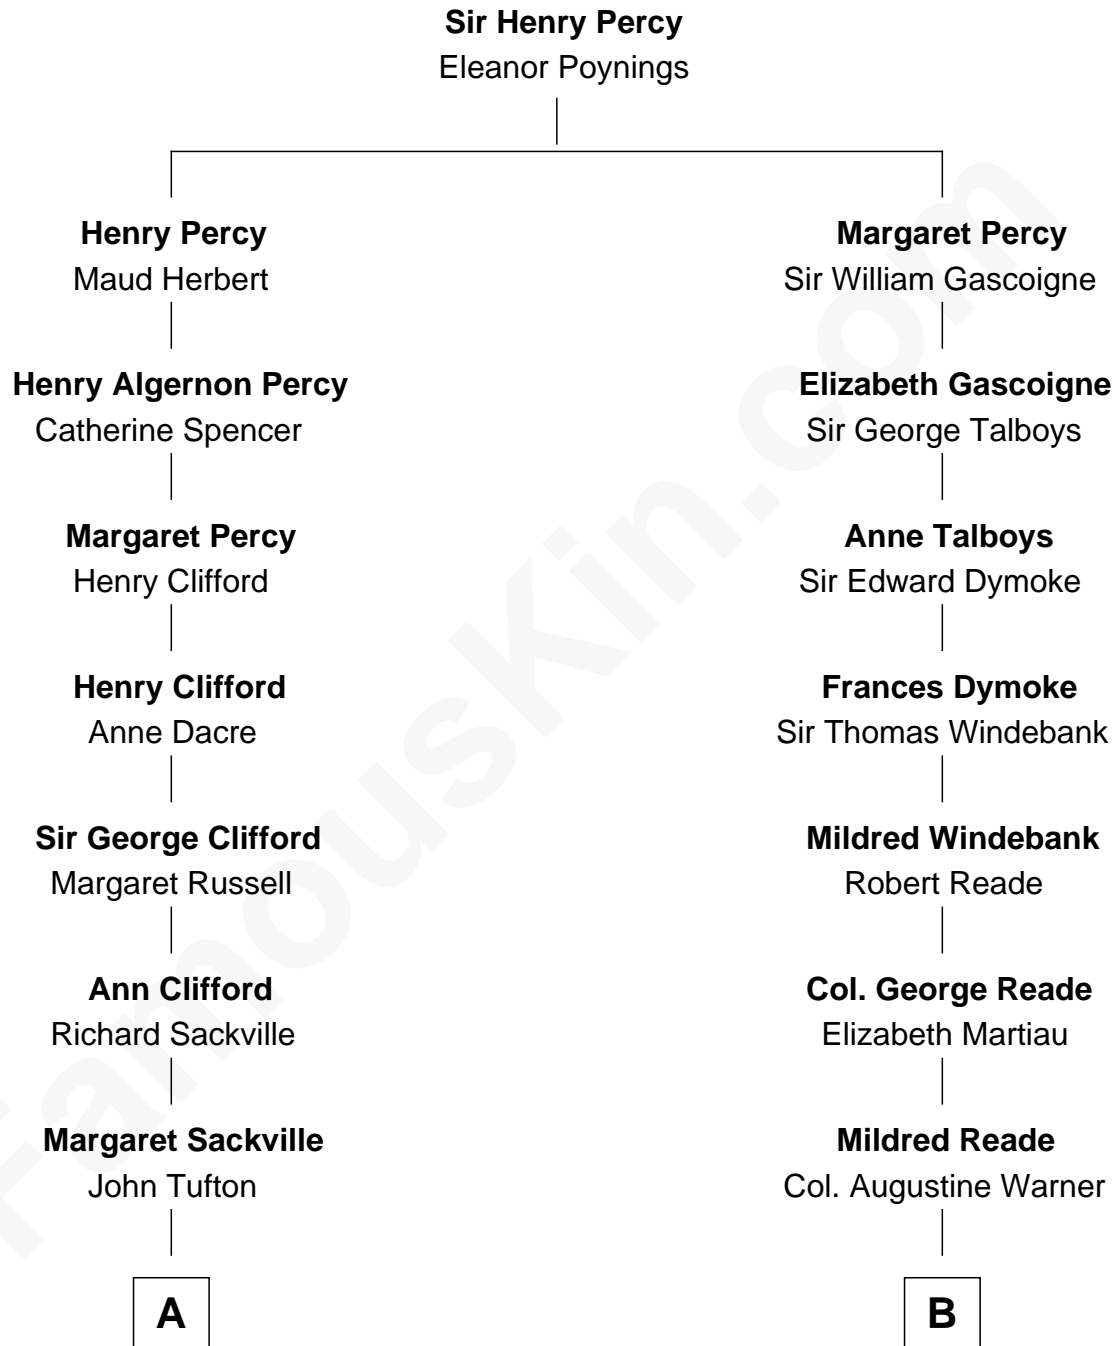

FamousKin.com

Relationship Chart of

Kit Harington

TV Actor - "Game of Thrones"

9th cousin 8 times removed of

George Washington

1st U.S. President

Kit Harington photo by [Gage Skidmore](#) [\(CC BY-SA 2.0\)](#)