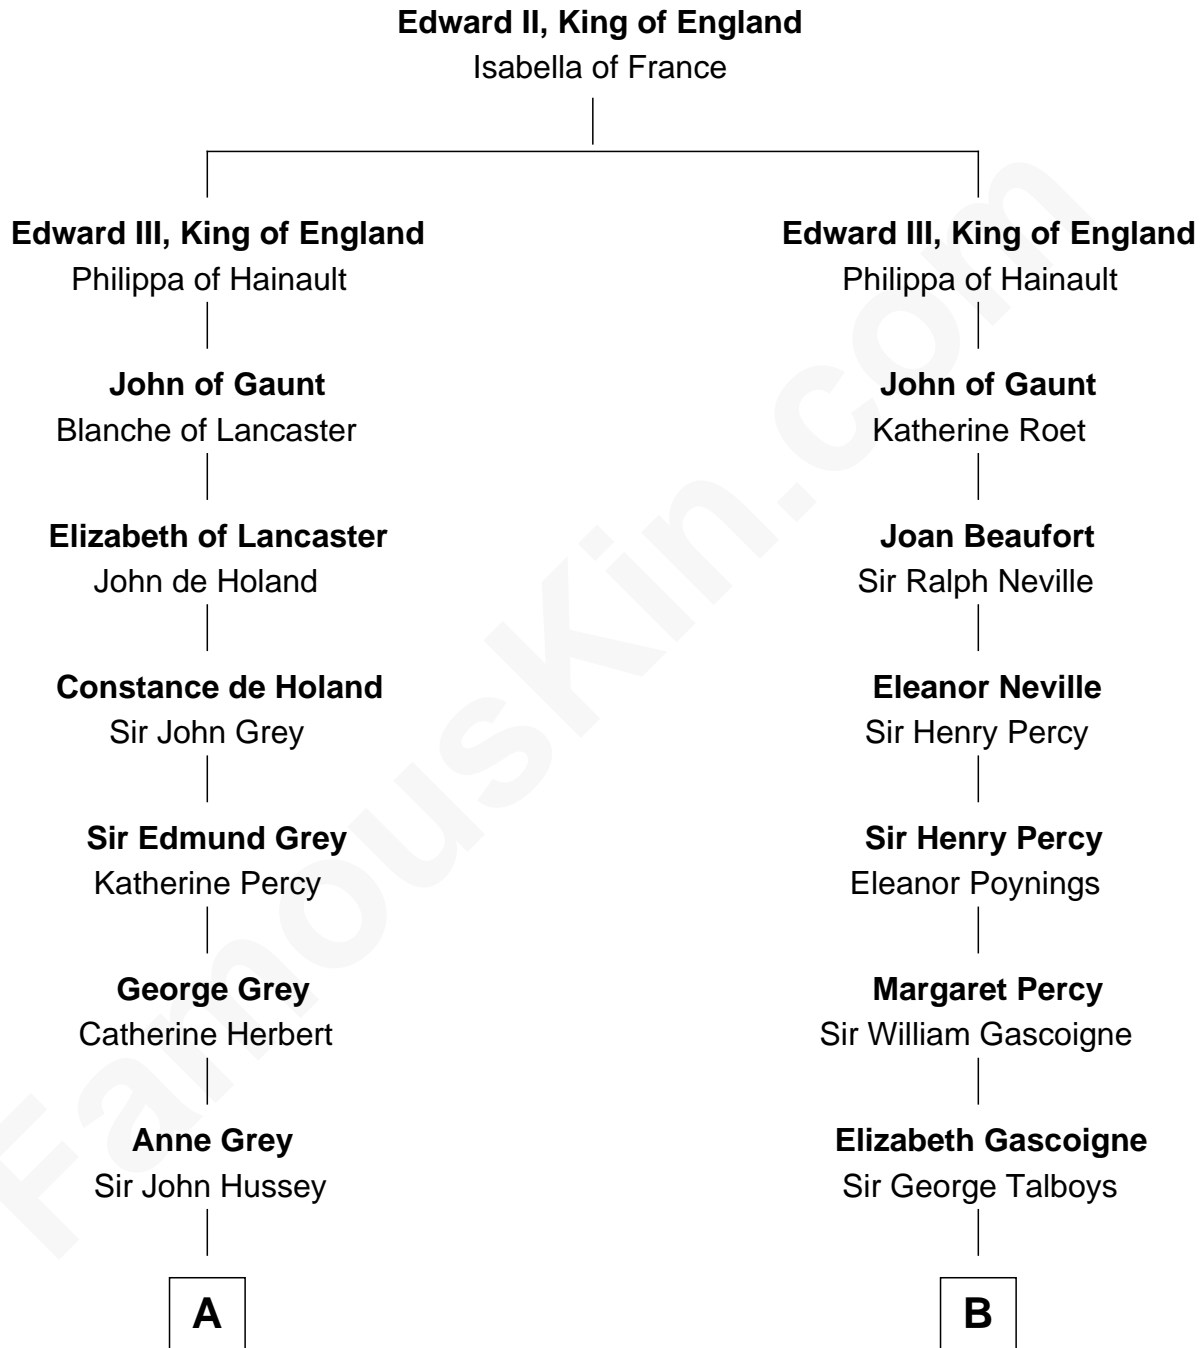

FamousKin.com

Relationship Chart of

Kit Harington

TV Actor - "Game of Thrones"

14th cousin 7 times removed of

George Washington

1st U.S. President

C

Edward Henry Legge
Cordelia Twysden Molesworth

Lois Marjorie Legge
Ernest Wriothesley Denny

Lavender Cecilia Denny
John Charles Dundas Harington

Sir David Richard Harington
Deborah Jane Catesby

Kit Harington
TV Actor - "Game of Thrones"