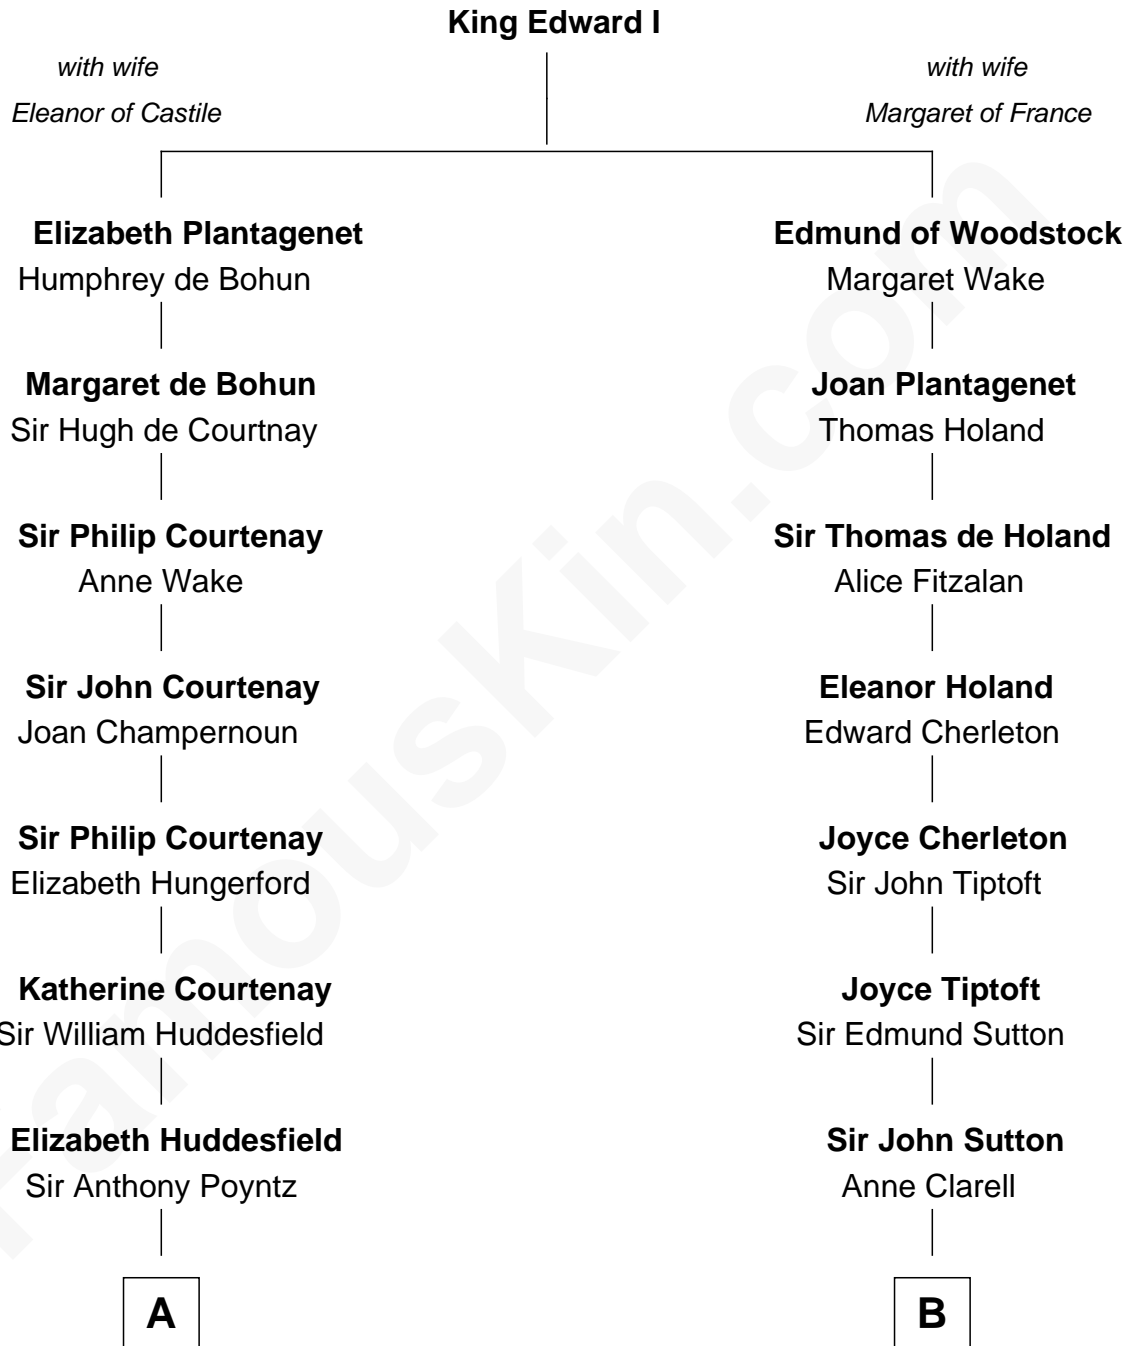

FamousKin.com

Relationship Chart of

Kit Harington

TV Actor - "Game of Thrones"

14th cousin 7 times removed of

George Washington

1st U.S. President