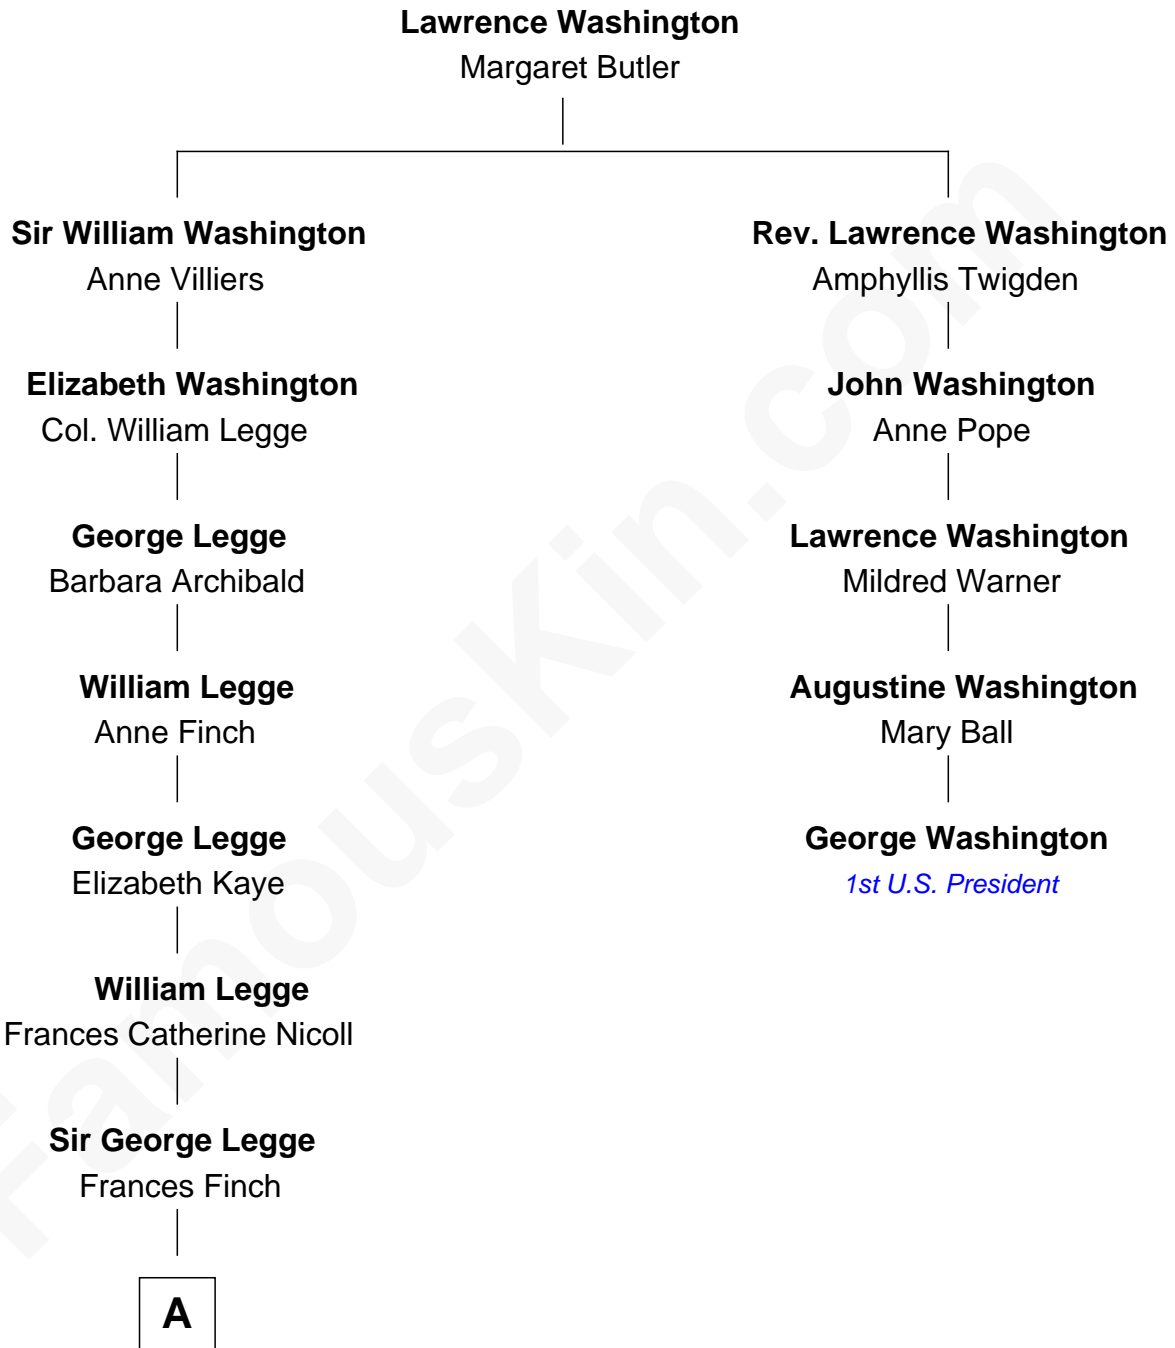

FamousKin.com Relationship Chart of

Kit Harington

TV Actor - "Game of Thrones"

4th cousin 8 times removed of

George Washington

1st U.S. President

A

—
William Legge
Frances Barrington

—
Edward Henry Legge
Cordelia Twysden Molesworth

—
Lois Marjorie Legge
Ernest Wriothesley Denny

—
Lavender Cecilia Denny
John Charles Dundas Harington

—
Sir David Richard Harington
Deborah Jane Catesby

—
Kit Harington
TV Actor - "Game of Thrones"