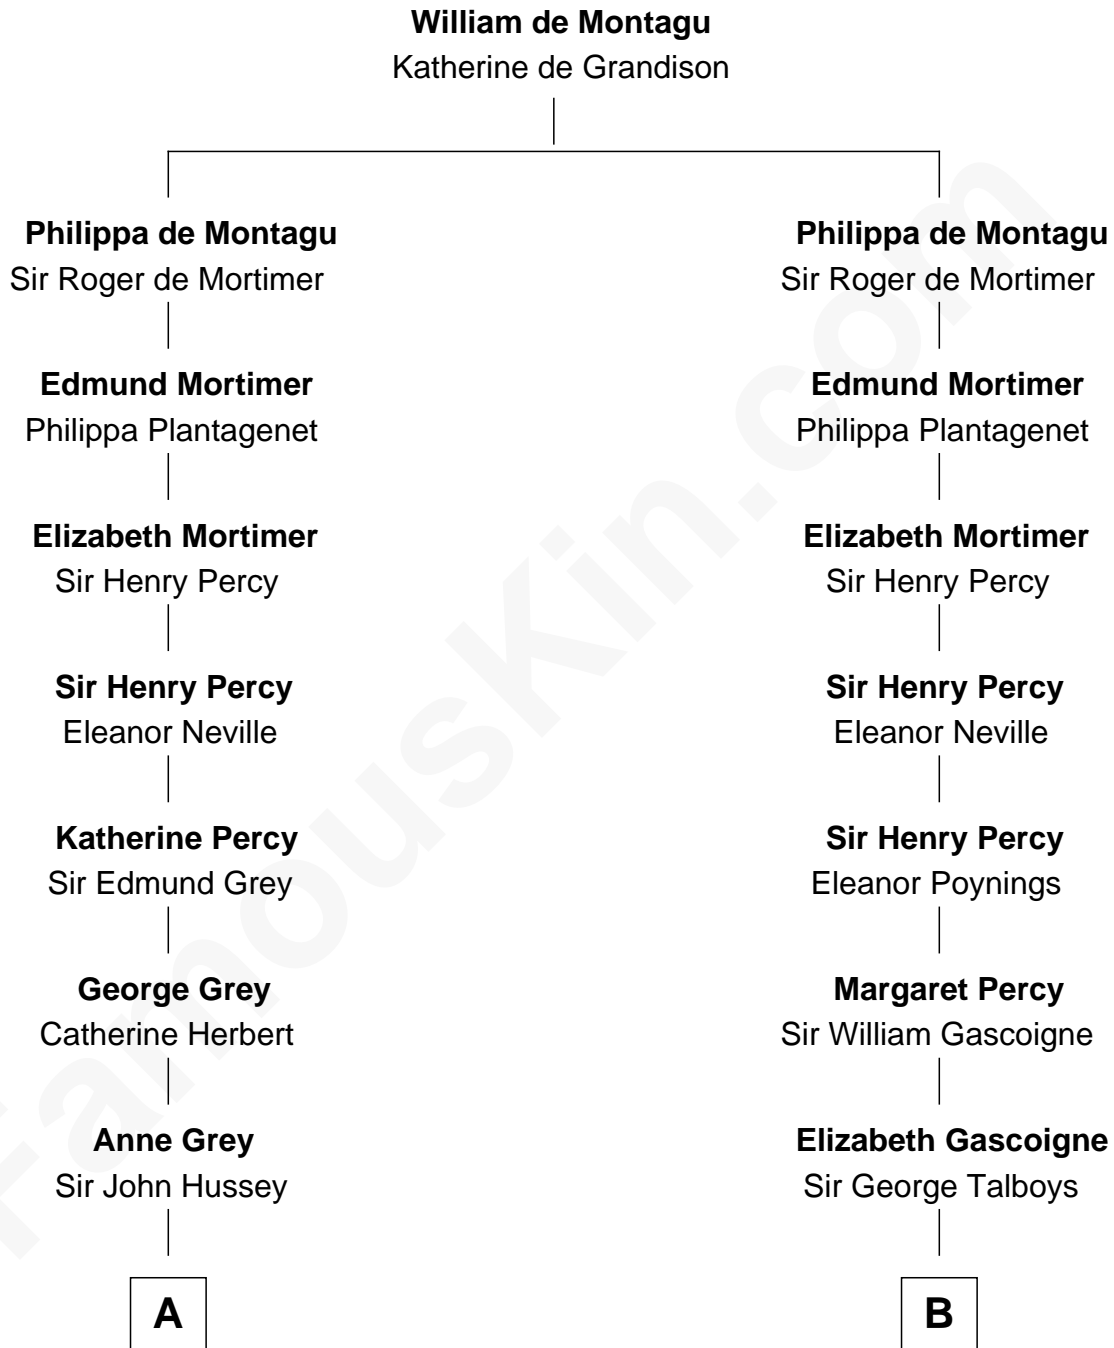

FamousKin.com

Relationship Chart of

Kit Harington

TV Actor - "Game of Thrones"

14th cousin 7 times removed of

George Washington

1st U.S. President

C

Edward Henry Legge
Cordelia Twysden Molesworth

Lois Marjorie Legge
Ernest Wriothesley Denny

Lavender Cecilia Denny
John Charles Dundas Harington

Sir David Richard Harington
Deborah Jane Catesby

Kit Harington
TV Actor - "Game of Thrones"