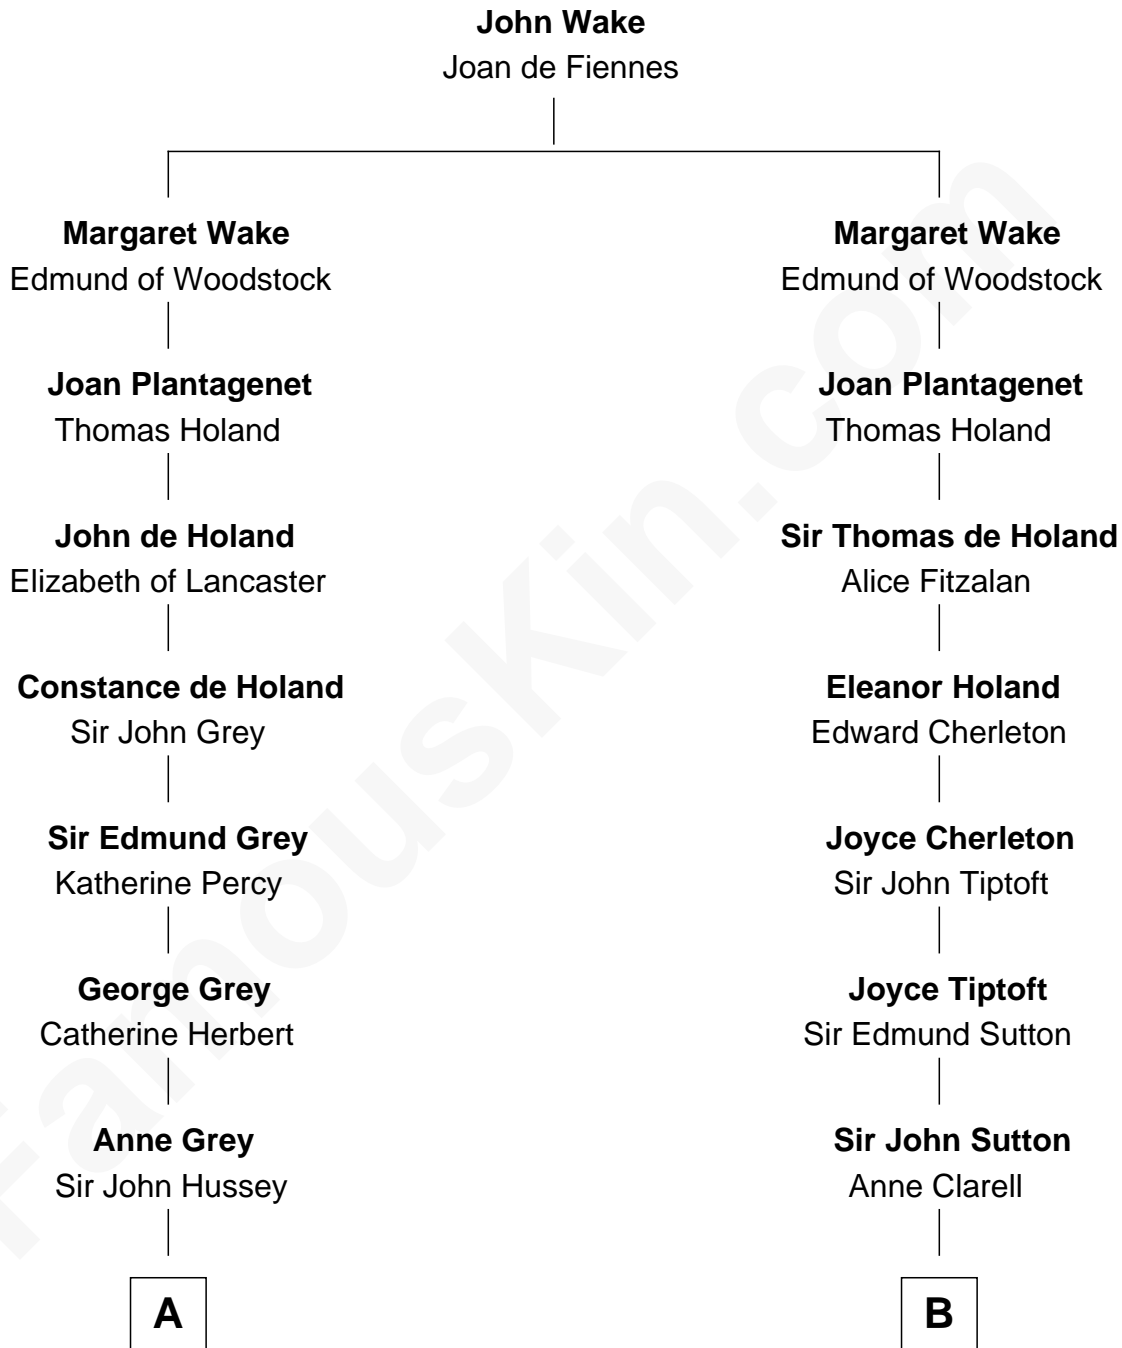

FamousKin.com

Relationship Chart of

Kit Harington

TV Actor - "Game of Thrones"

14th cousin 7 times removed of

George Washington

1st U.S. President

C

Edward Henry Legge
Cordelia Twysden Molesworth

Lois Marjorie Legge
Ernest Wriothesley Denny

Lavender Cecilia Denny
John Charles Dundas Harington

Sir David Richard Harington
Deborah Jane Catesby

Kit Harington
TV Actor - "Game of Thrones"