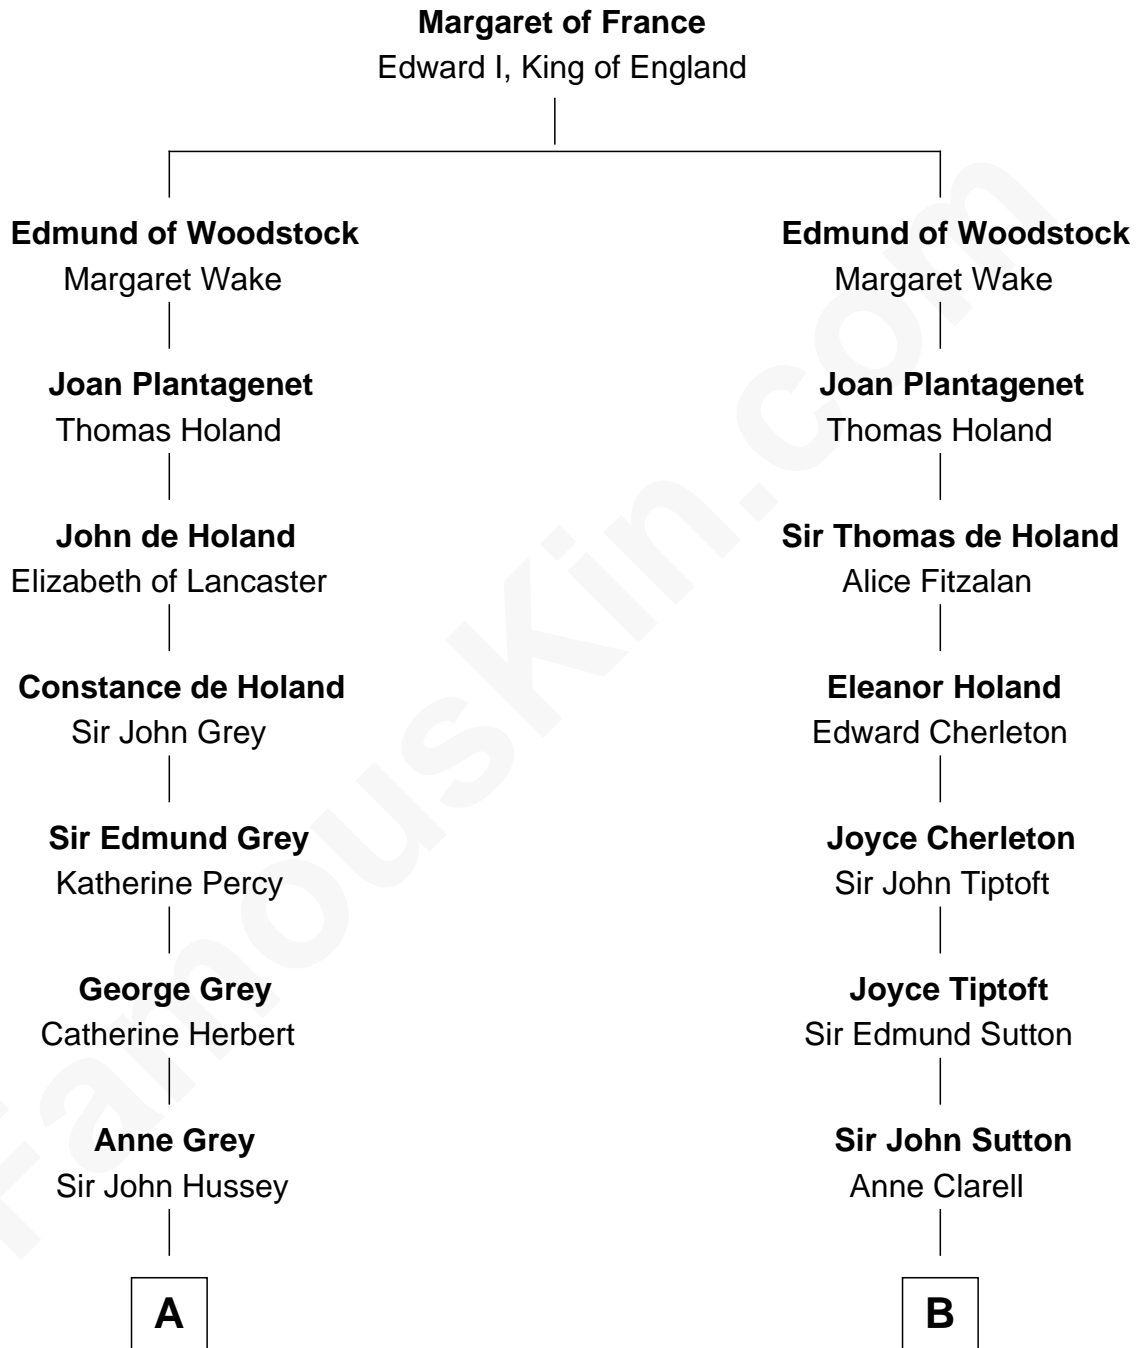

FamousKin.com

Relationship Chart of

Kit Harington

TV Actor - "Game of Thrones"

14th cousin 7 times removed of

George Washington

1st U.S. President