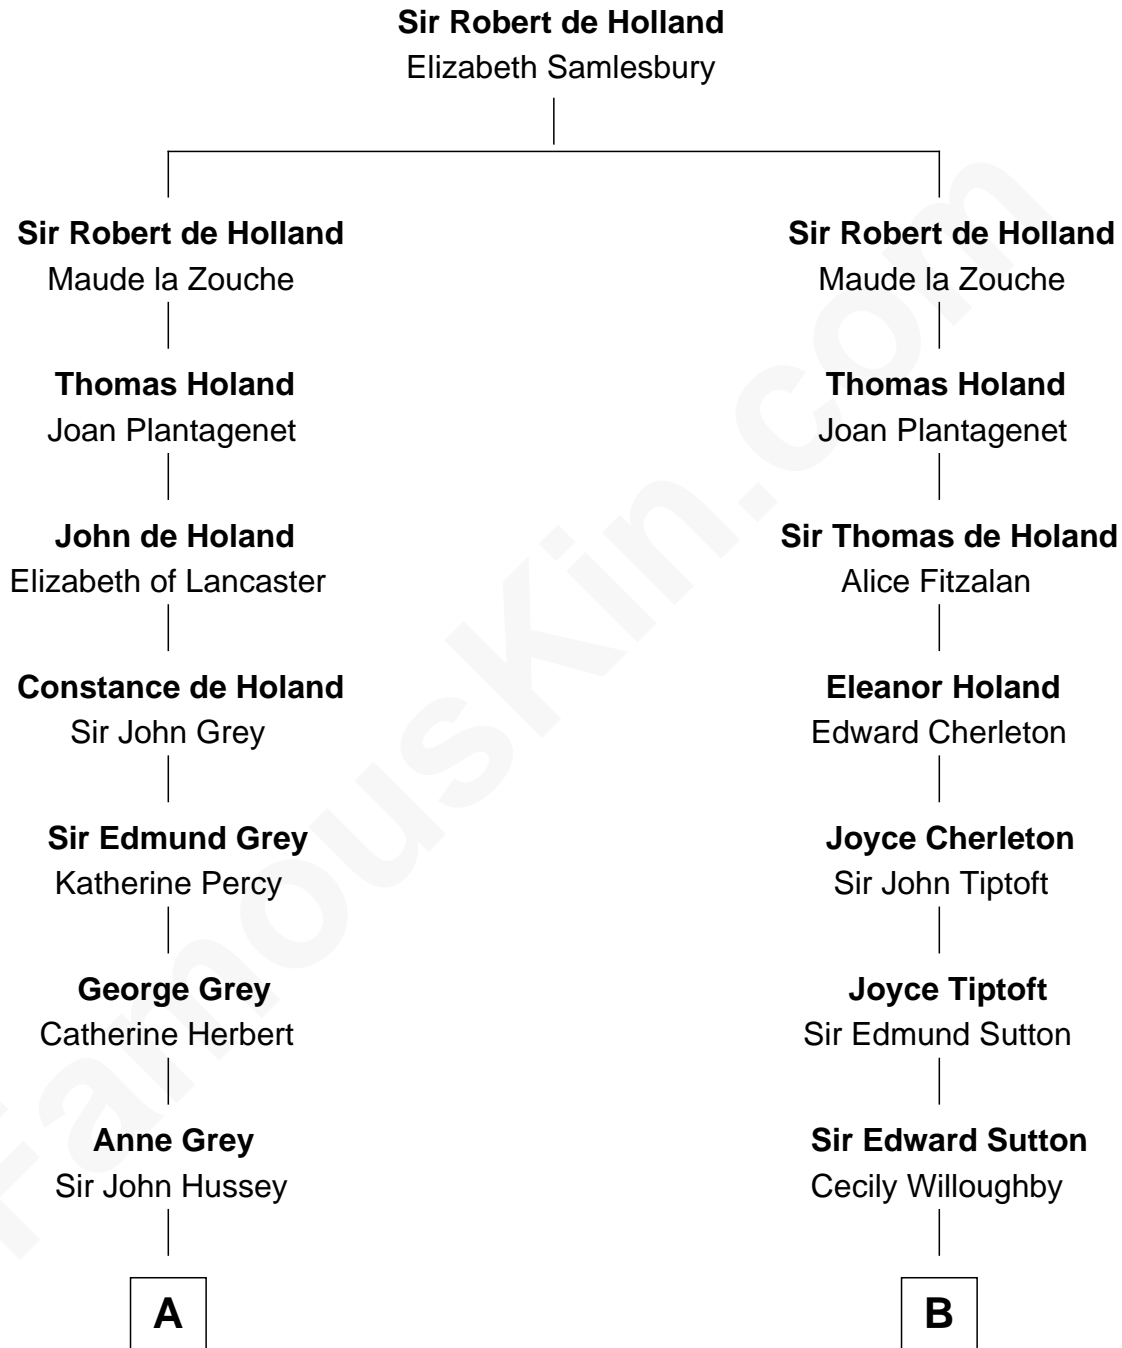

FamousKin.com

Relationship Chart of

Kit Harington

TV Actor - "Game of Thrones"

15th cousin 6 times removed of

John Langdon

Signer of the U.S. Constitution

C

Edward Henry Legge
Cordelia Twysden Molesworth

Lois Marjorie Legge
Ernest Wriothesley Denny

Lavender Cecilia Denny
John Charles Dundas Harington

Sir David Richard Harington
Deborah Jane Catesby

Kit Harington
TV Actor - "Game of Thrones"