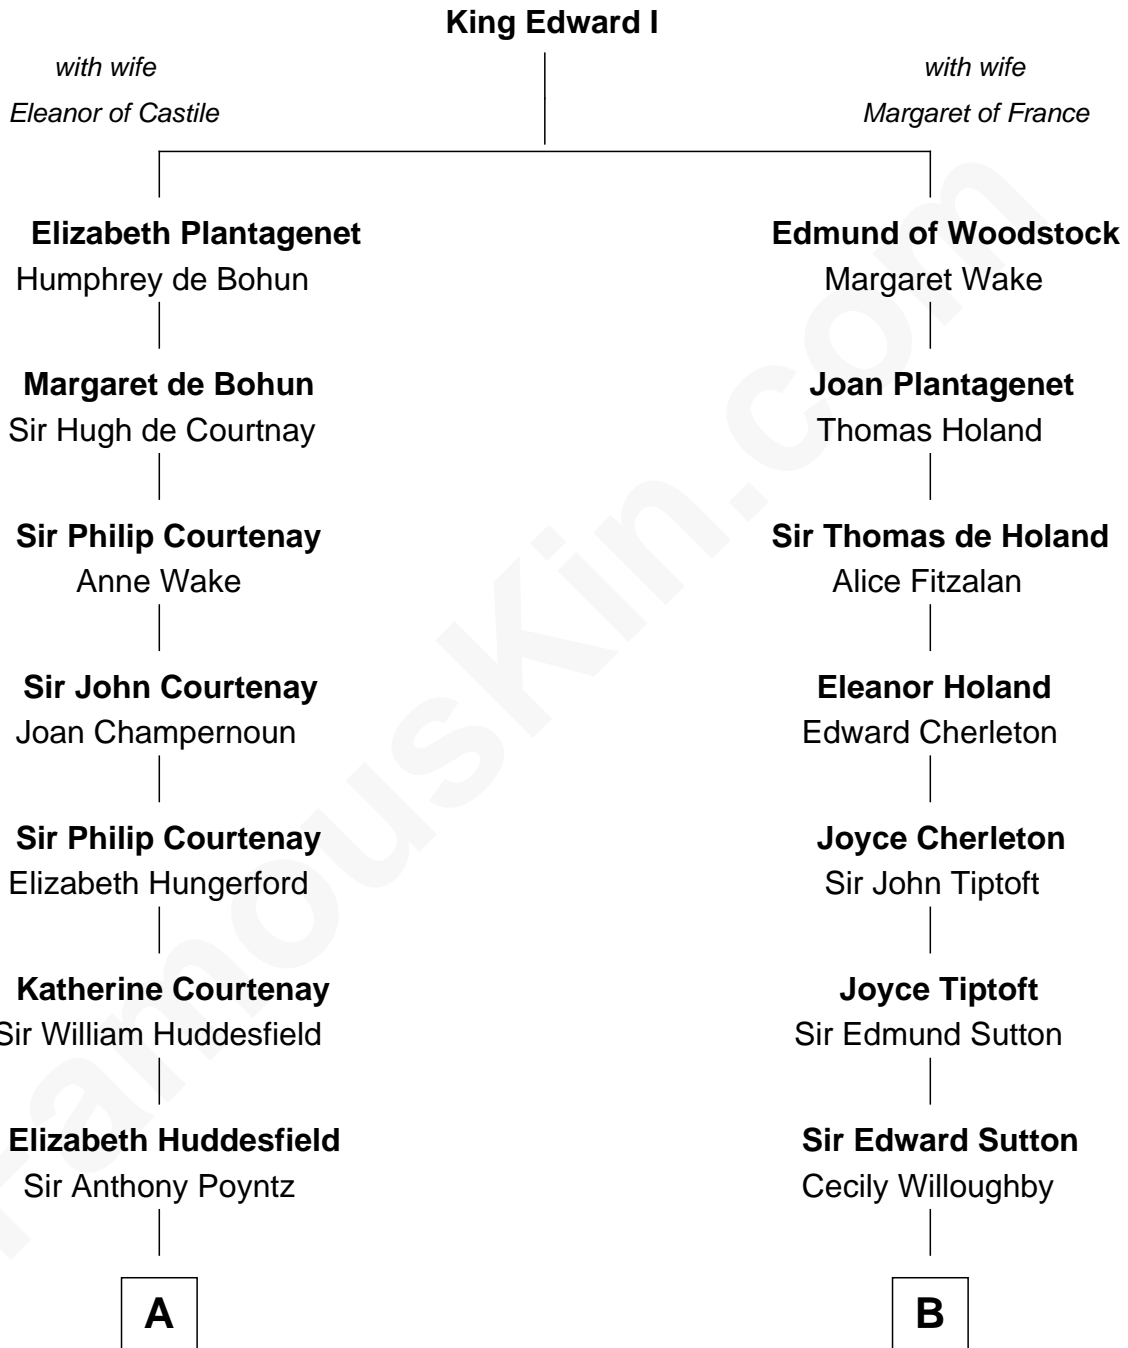

FamousKin.com

Relationship Chart of

Kit Harington

TV Actor - "Game of Thrones"

15th cousin 6 times removed of

John Langdon

Signer of the U.S. Constitution