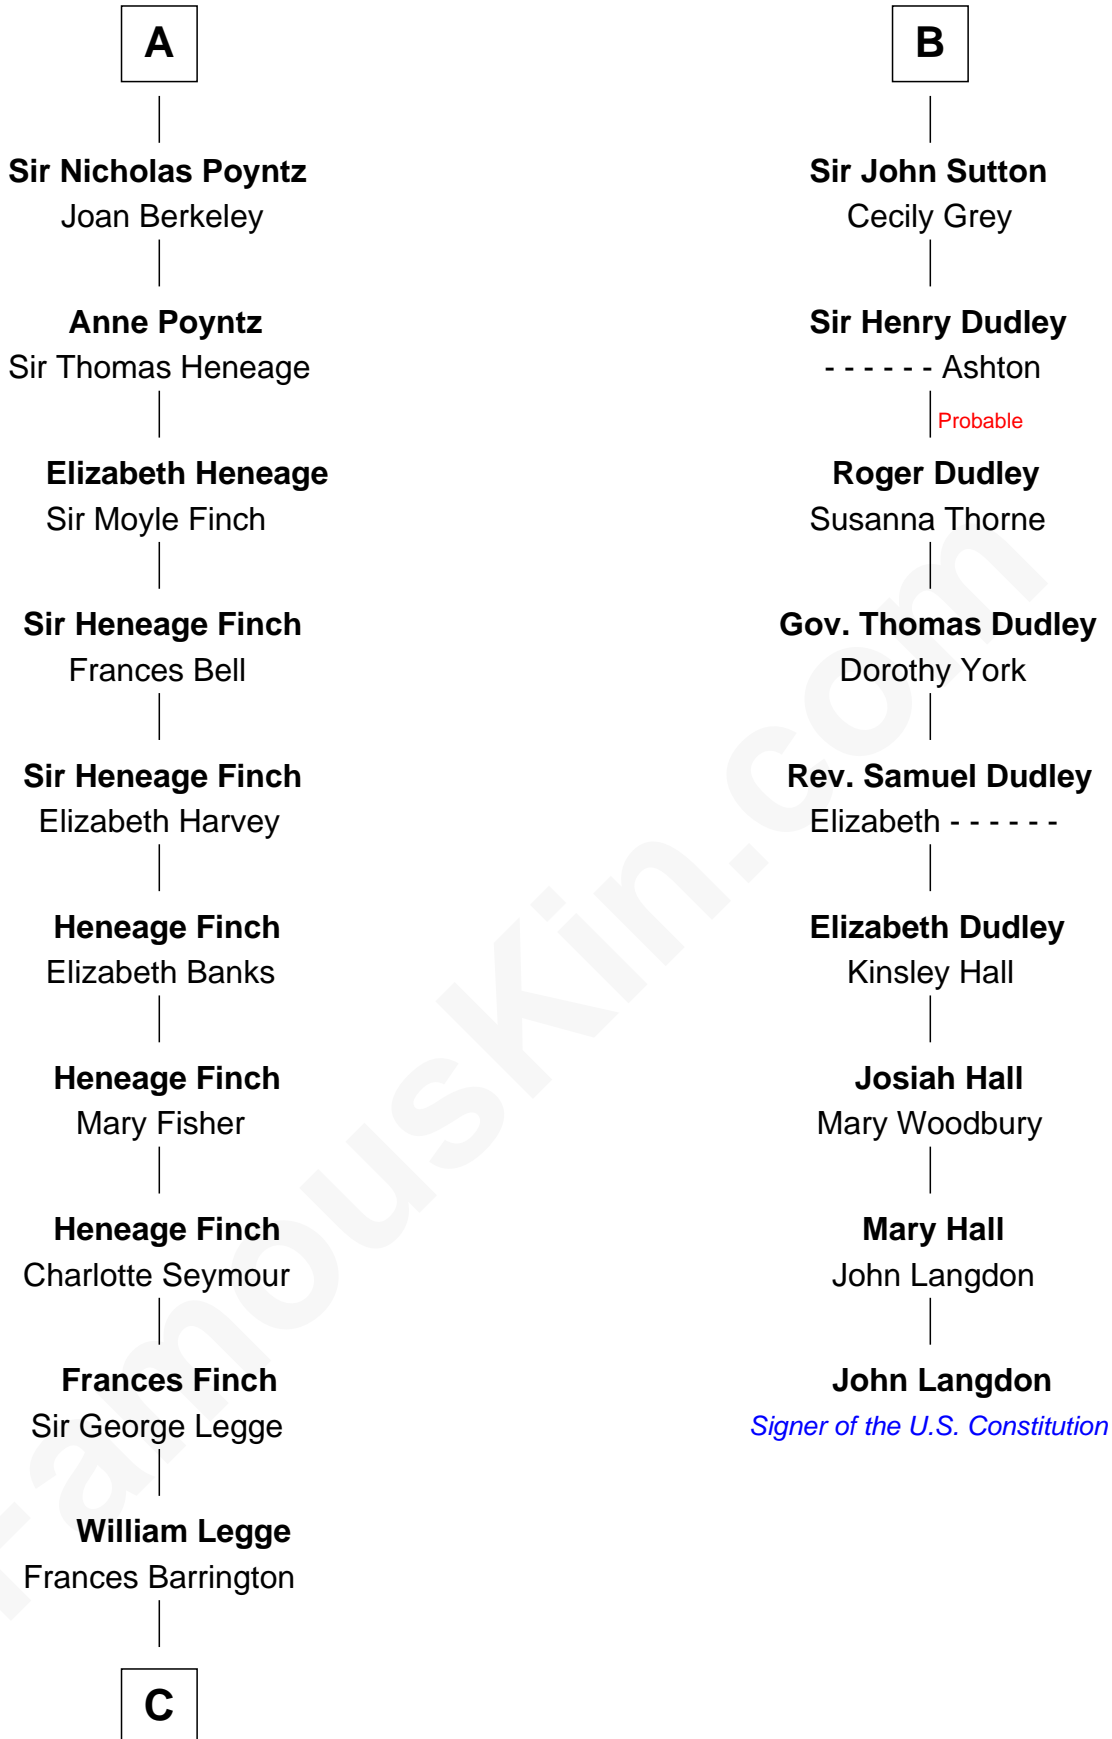

## Relationship Chart of

### Kit Harington

TV Actor - "Game of Thrones"

15th cousin 6 times removed of

### John Langdon

Signer of the U.S. Constitution

**C**

**Edward Henry Legge**  
Cordelia Twysden Molesworth

**Lois Marjorie Legge**  
Ernest Wriothesley Denny

**Lavender Cecilia Denny**  
John Charles Dundas Harington