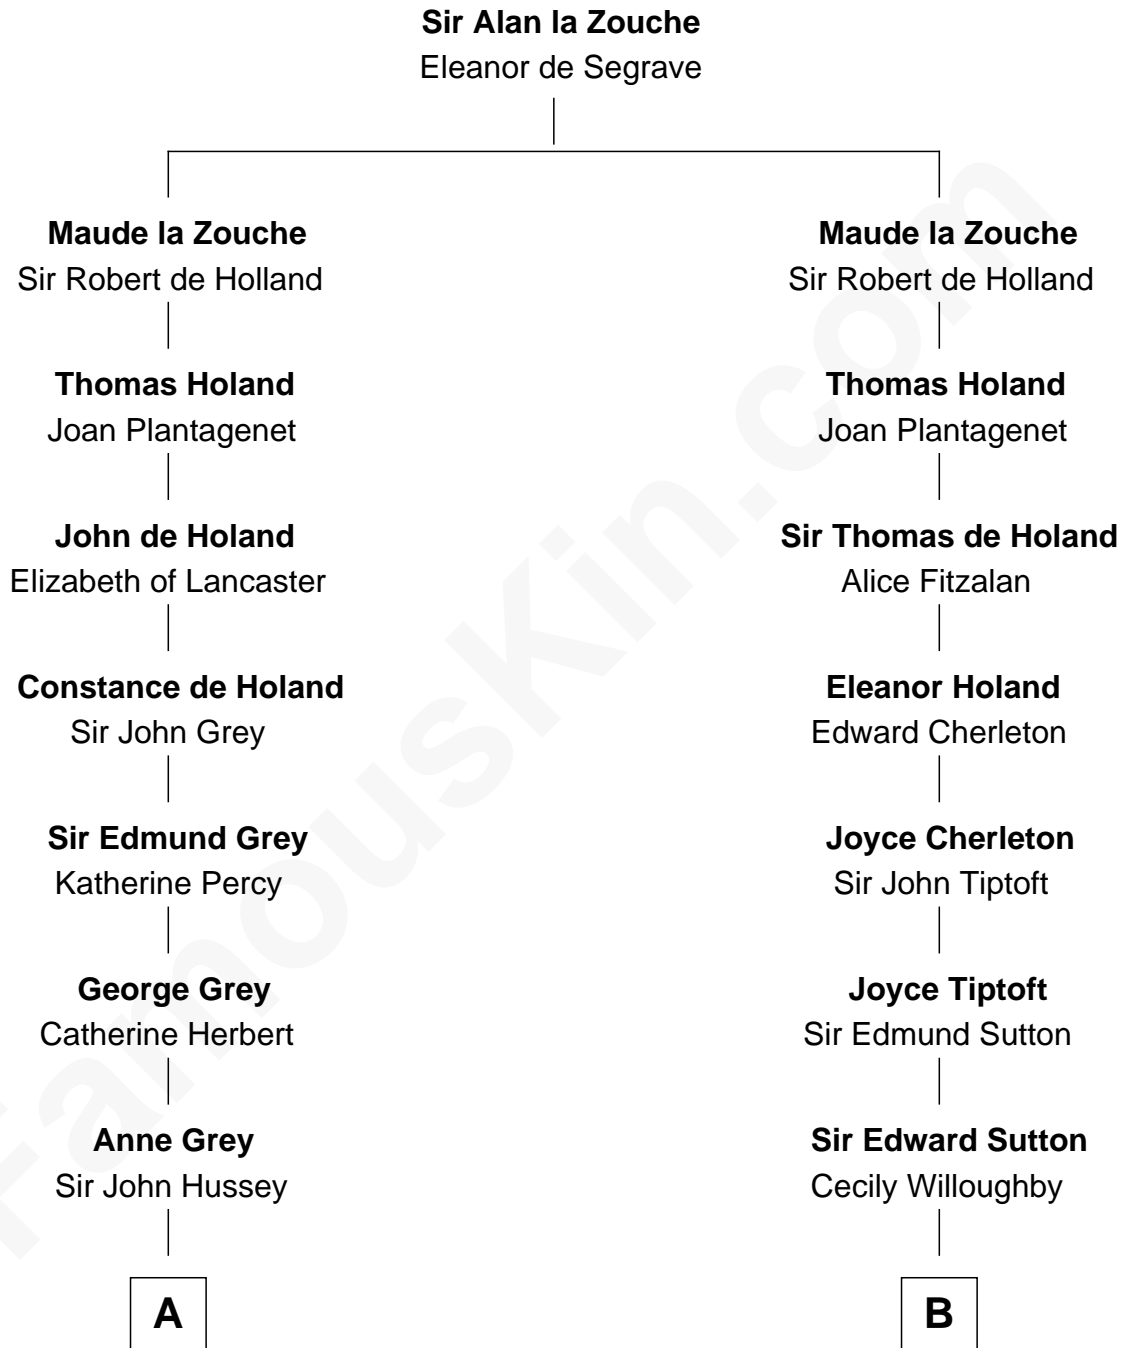

FamousKin.com

Relationship Chart of

Kit Harington

TV Actor - "Game of Thrones"

15th cousin 6 times removed of

John Langdon

Signer of the U.S. Constitution

C

Edward Henry Legge
Cordelia Twysden Molesworth

Lois Marjorie Legge
Ernest Wriothesley Denny

Lavender Cecilia Denny
John Charles Dundas Harington

Sir David Richard Harington
Deborah Jane Catesby

Kit Harington
TV Actor - "Game of Thrones"