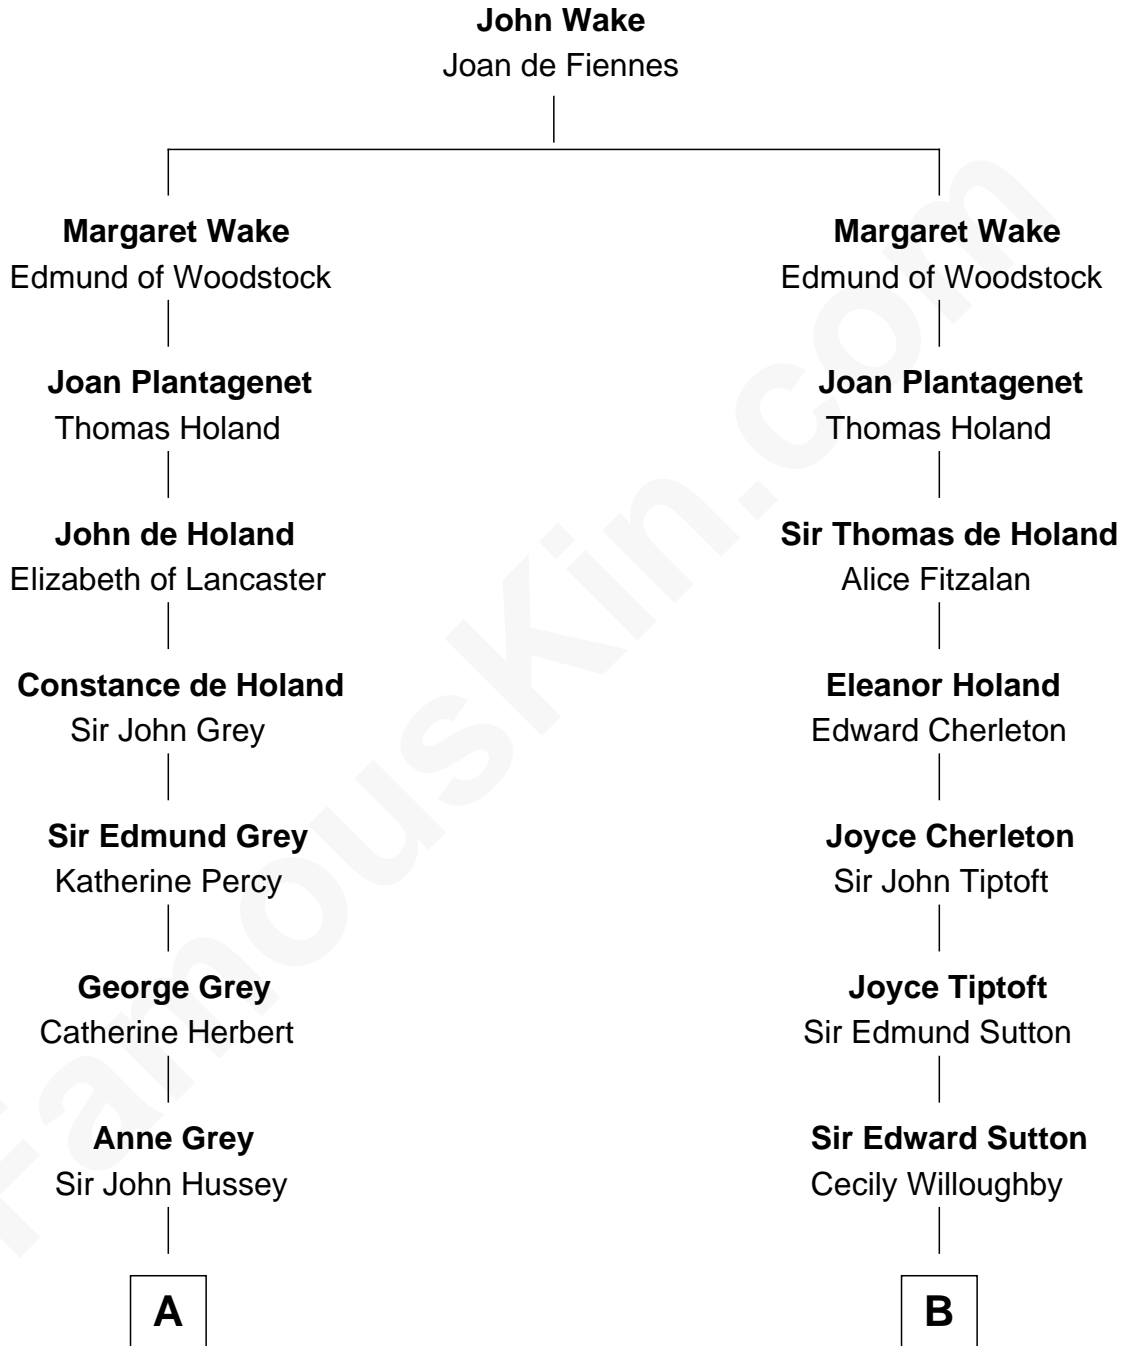

FamousKin.com

Relationship Chart of

Kit Harington

TV Actor - "Game of Thrones"

15th cousin 6 times removed of

John Langdon

Signer of the U.S. Constitution

C

Edward Henry Legge
Cordelia Twysden Molesworth

Lois Marjorie Legge
Ernest Wriothesley Denny

Lavender Cecilia Denny
John Charles Dundas Harington

Sir David Richard Harington
Deborah Jane Catesby

Kit Harington
TV Actor - "Game of Thrones"