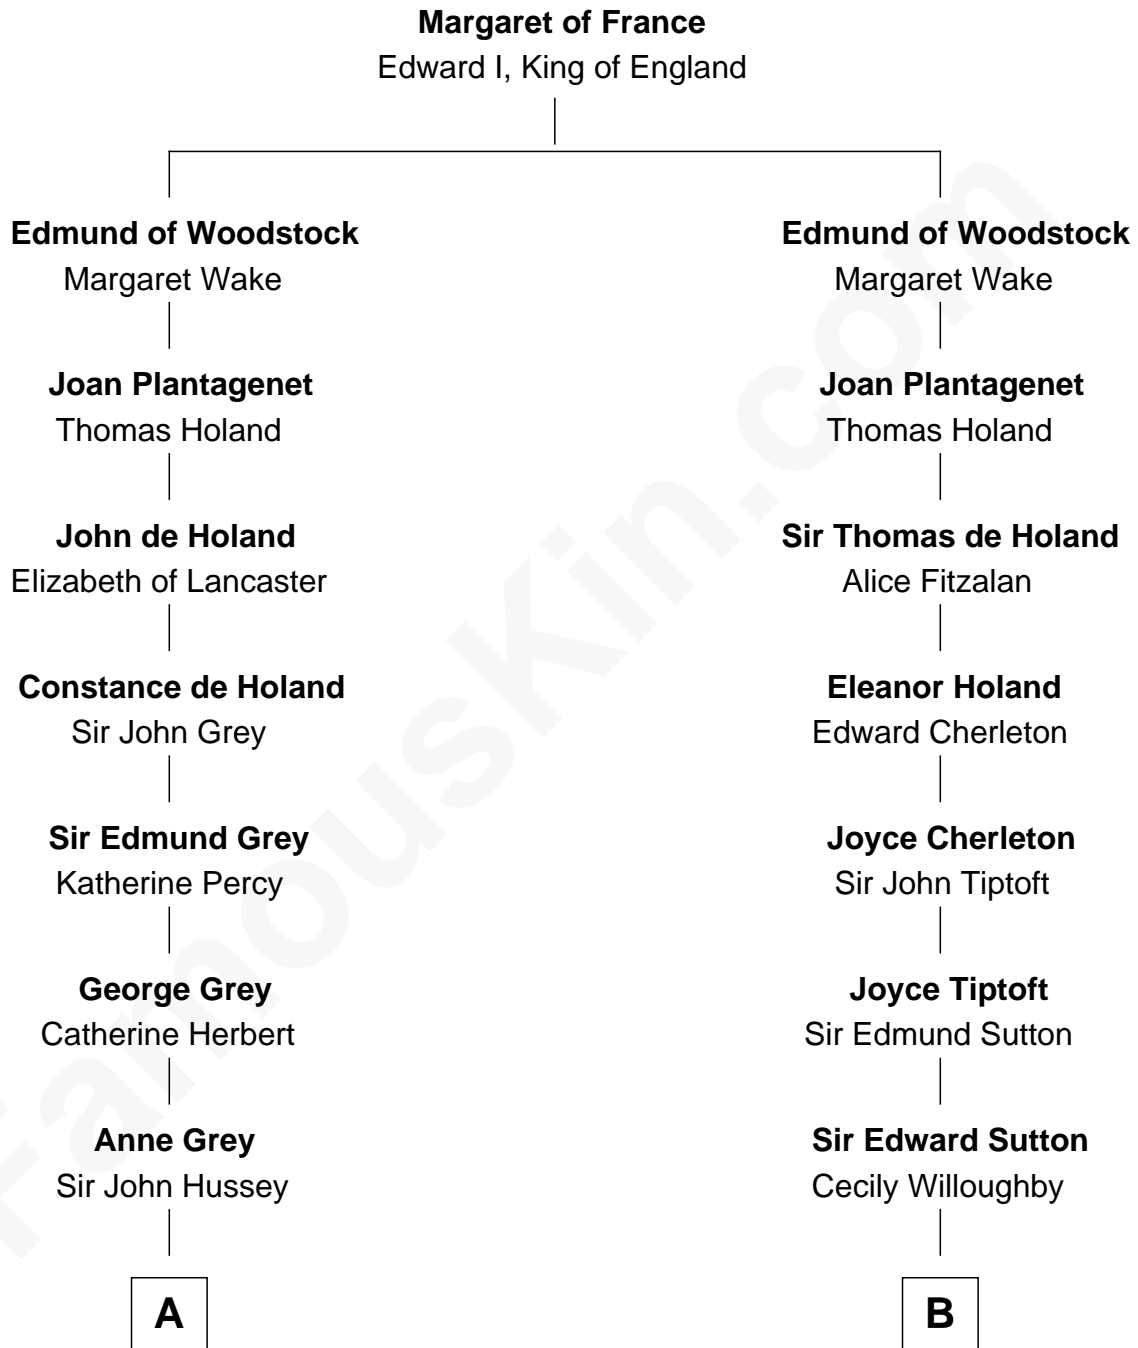

FamousKin.com

Relationship Chart of

Kit Harington

TV Actor - "Game of Thrones"

15th cousin 6 times removed of

John Langdon

Signer of the U.S. Constitution

C

Edward Henry Legge
Cordelia Twysden Molesworth

Lois Marjorie Legge
Ernest Wriothesley Denny

Lavender Cecilia Denny
John Charles Dundas Harington

Sir David Richard Harington
Deborah Jane Catesby

Kit Harington
TV Actor - "Game of Thrones"