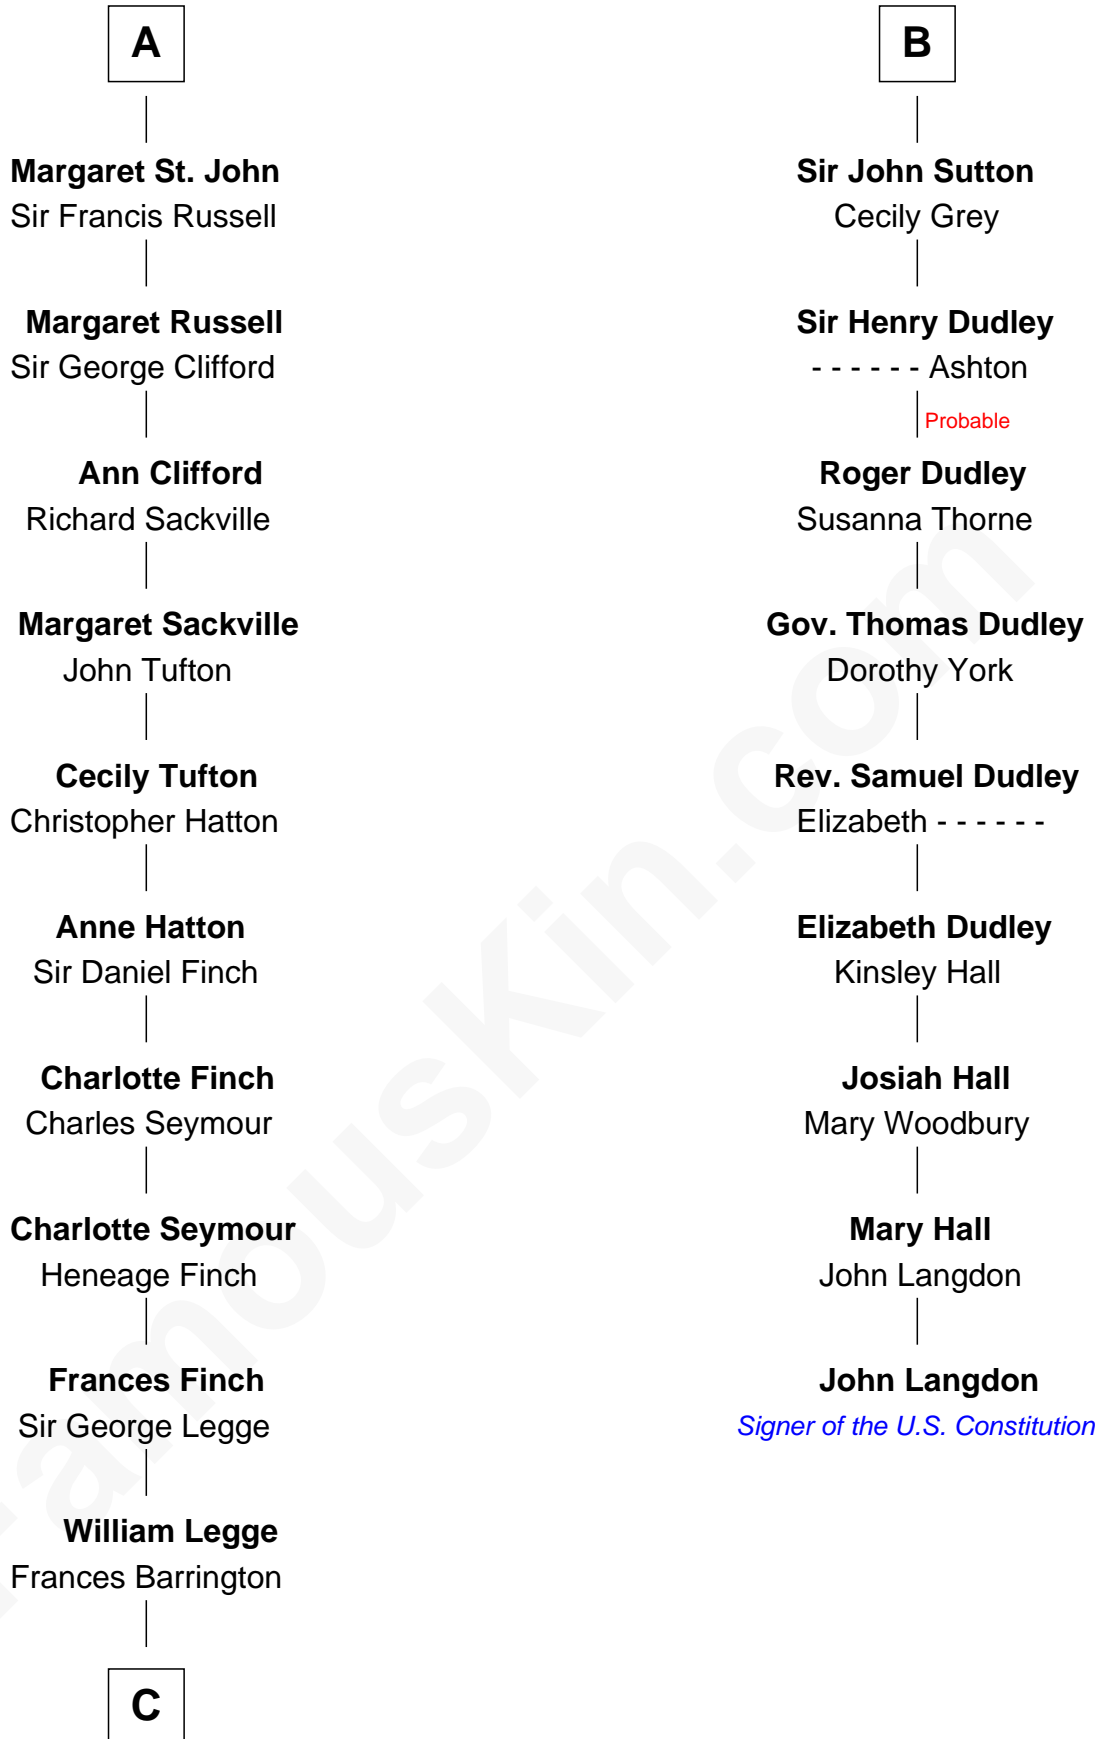

FamousKin.com

Relationship Chart of

Kit Harington

TV Actor - "Game of Thrones"

15th cousin 6 times removed of

John Langdon

Signer of the U.S. Constitution

Sir Philip le Despencer

Margaret de Goushill

Sir Philip le Despencer

Joan de Cobham

Sir Philip le Despencer

Elizabeth - - - - -

Sir Philip le Despencer

Elizabeth de Tibetot

Margery Despencer

Sir Roger Wentworth

Henry Wentworth

Elizabeth Howard

Margery Wentworth

Sir William Waldegrave

Margaret Waldegrave

Sir John St. John

A

Sir John Sutton

Elizabeth Berkeley

Sir Edmund Sutton

Joyce Tiptoft

Sir Edward Sutton

Cecily Willoughby

B

C