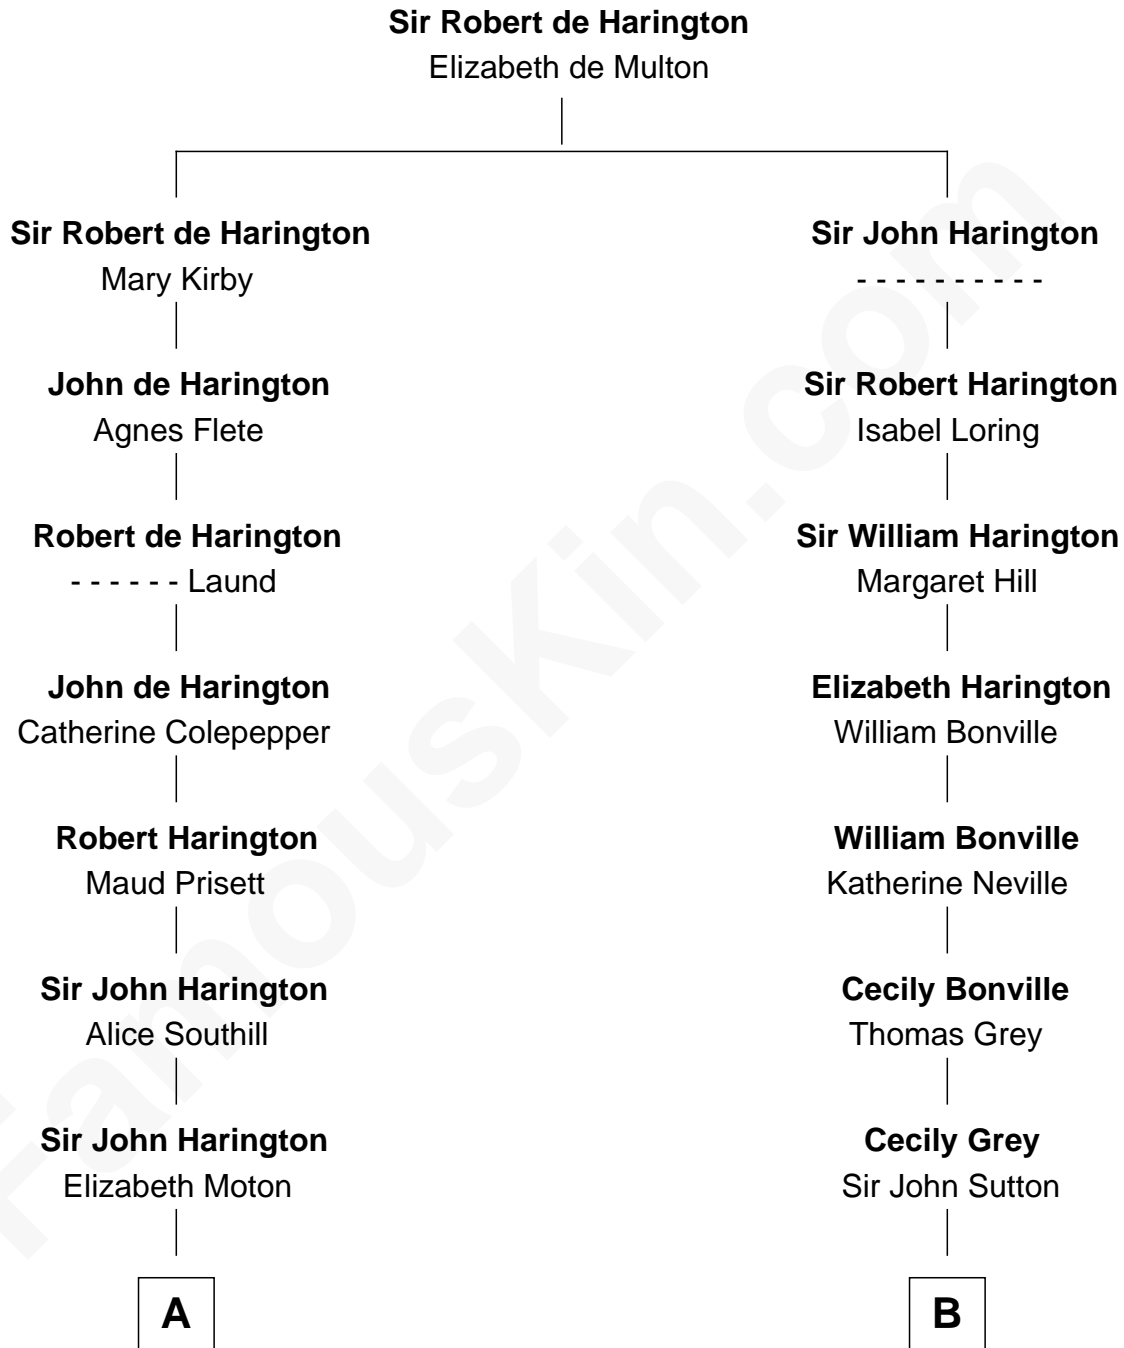

FamousKin.com

Relationship Chart of

Kit Harington

TV Actor - "Game of Thrones"

14th cousin 7 times removed of

John Langdon

Signer of the U.S. Constitution