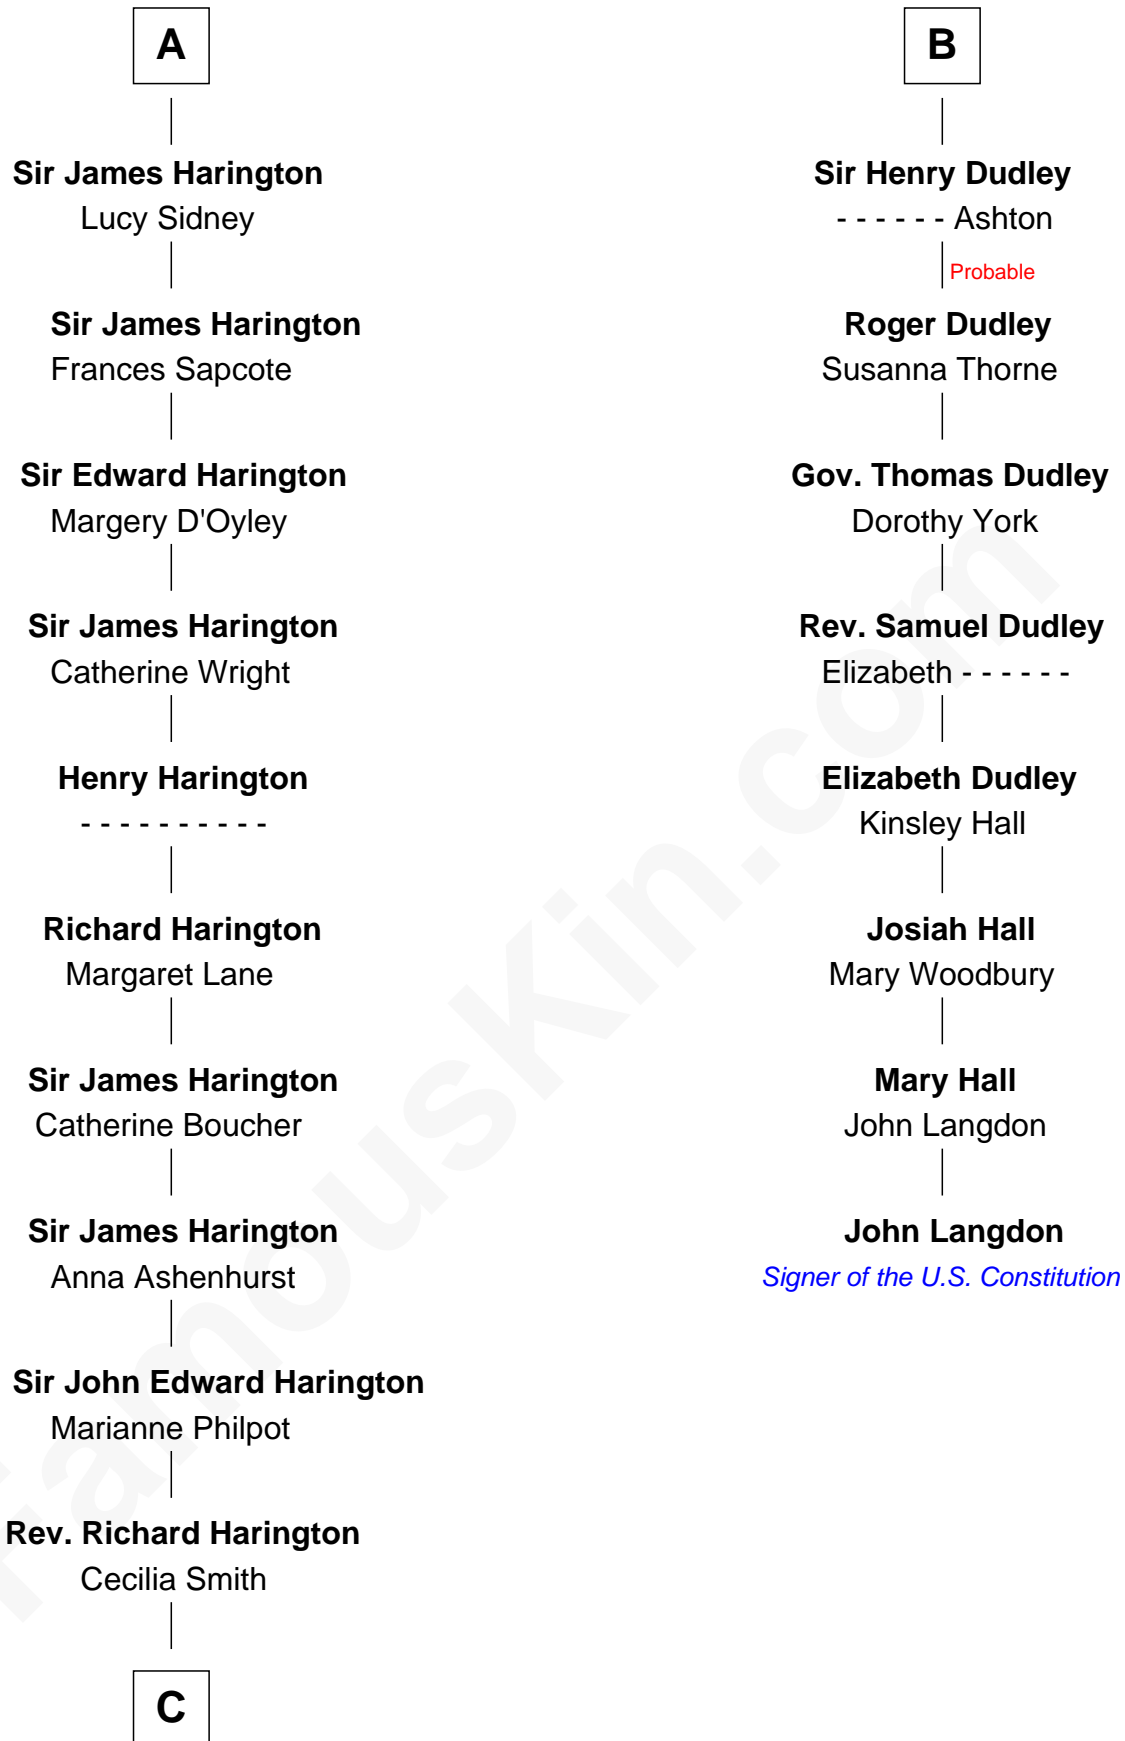

## Relationship Chart of

### Kit Harington

TV Actor - "Game of Thrones"

14th cousin 7 times removed of

### John Langdon

Signer of the U.S. Constitution

**C**

—  
**Sir Richard Harington**

Francis Agnata Biscoe

—  
**Sir Richard Harington**

Selina Louisa Grace Dundas

—  
**John Charles Dundas Harington**