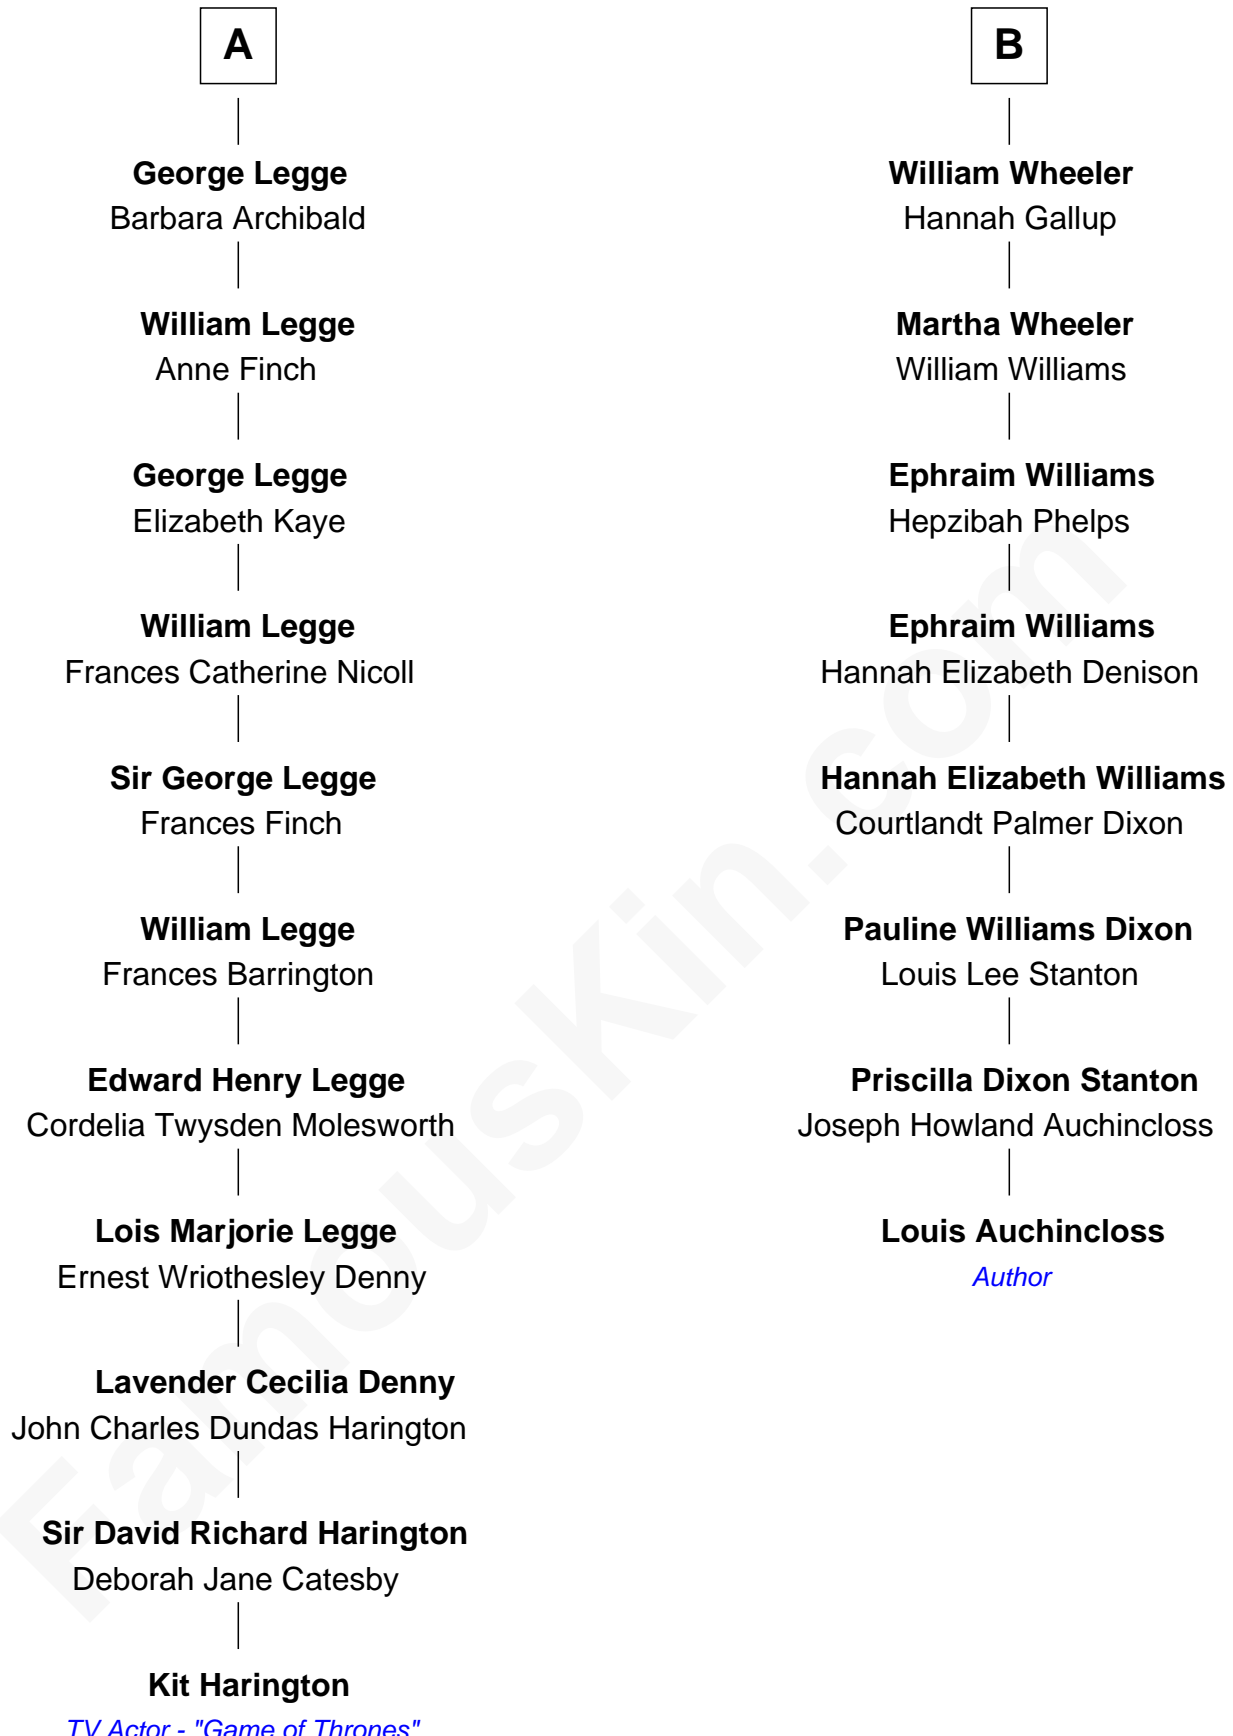

## Relationship Chart of

### Kit Harington

TV Actor - "Game of Thrones"

14th cousin 3 times removed of

**Louis Auchincloss**

Author

Richard Coles

*TV Actor - "Game of Thrones"*

Kit Harington photo by [Gage Skidmore](#) [\(CC BY-SA 2.0\)](#)