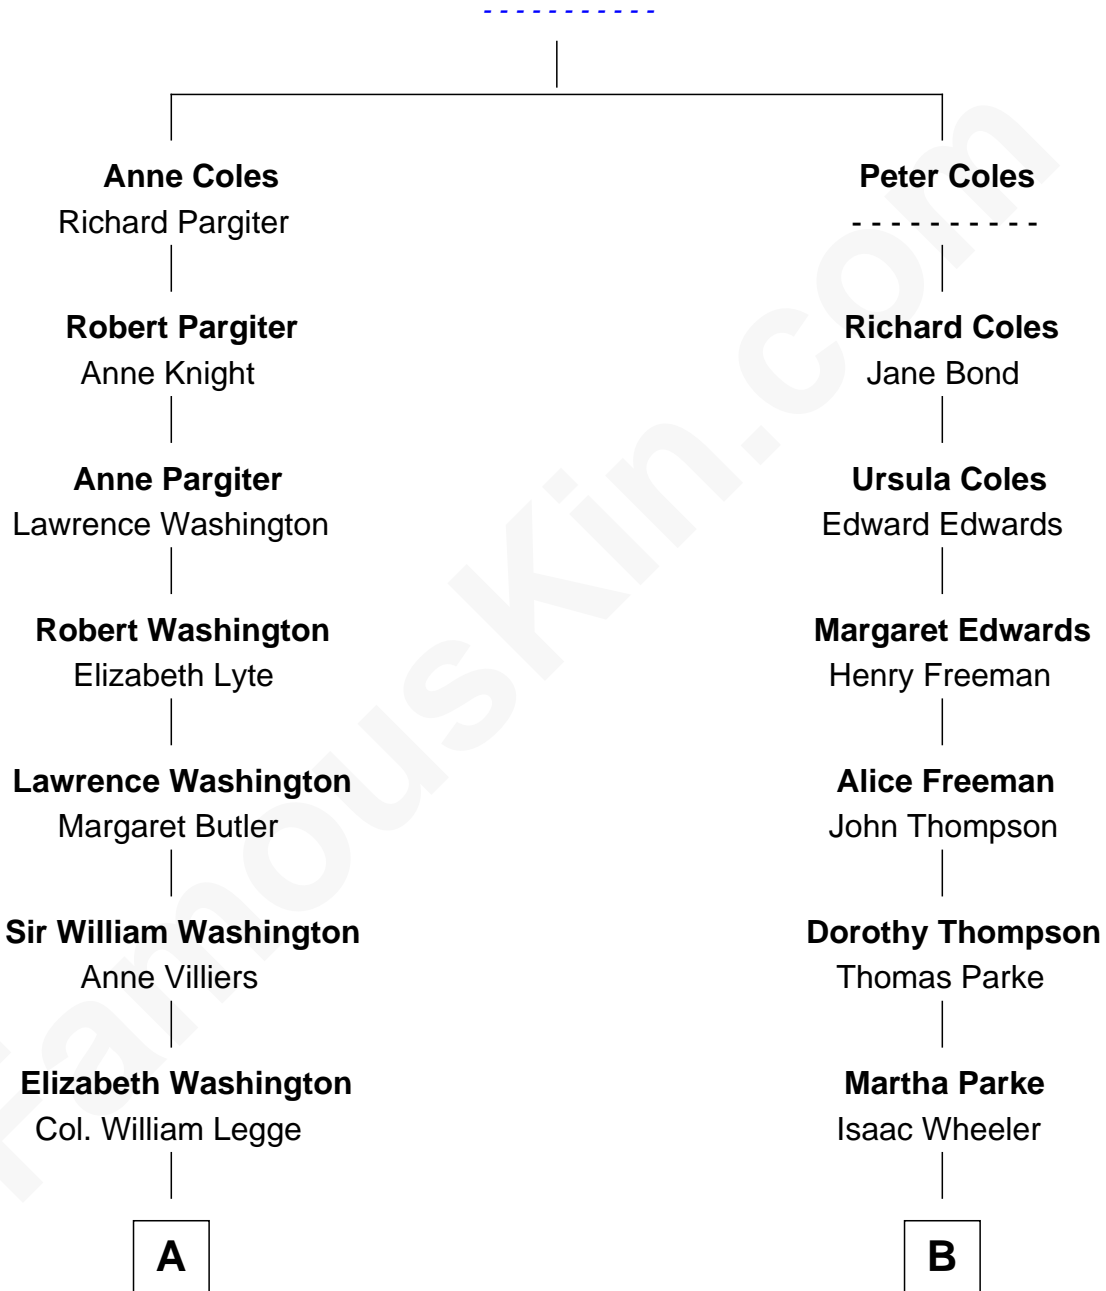

## Relationship Chart of

### Kit Harington

TV Actor - "Game of Thrones"

14th cousin 3 times removed of

**Louis Auchincloss**

Author

Richard Coles

*TV Actor - "Game of Thrones"*

Kit Harington photo by [Gage Skidmore](#) [\(CC BY-SA 2.0\)](#)