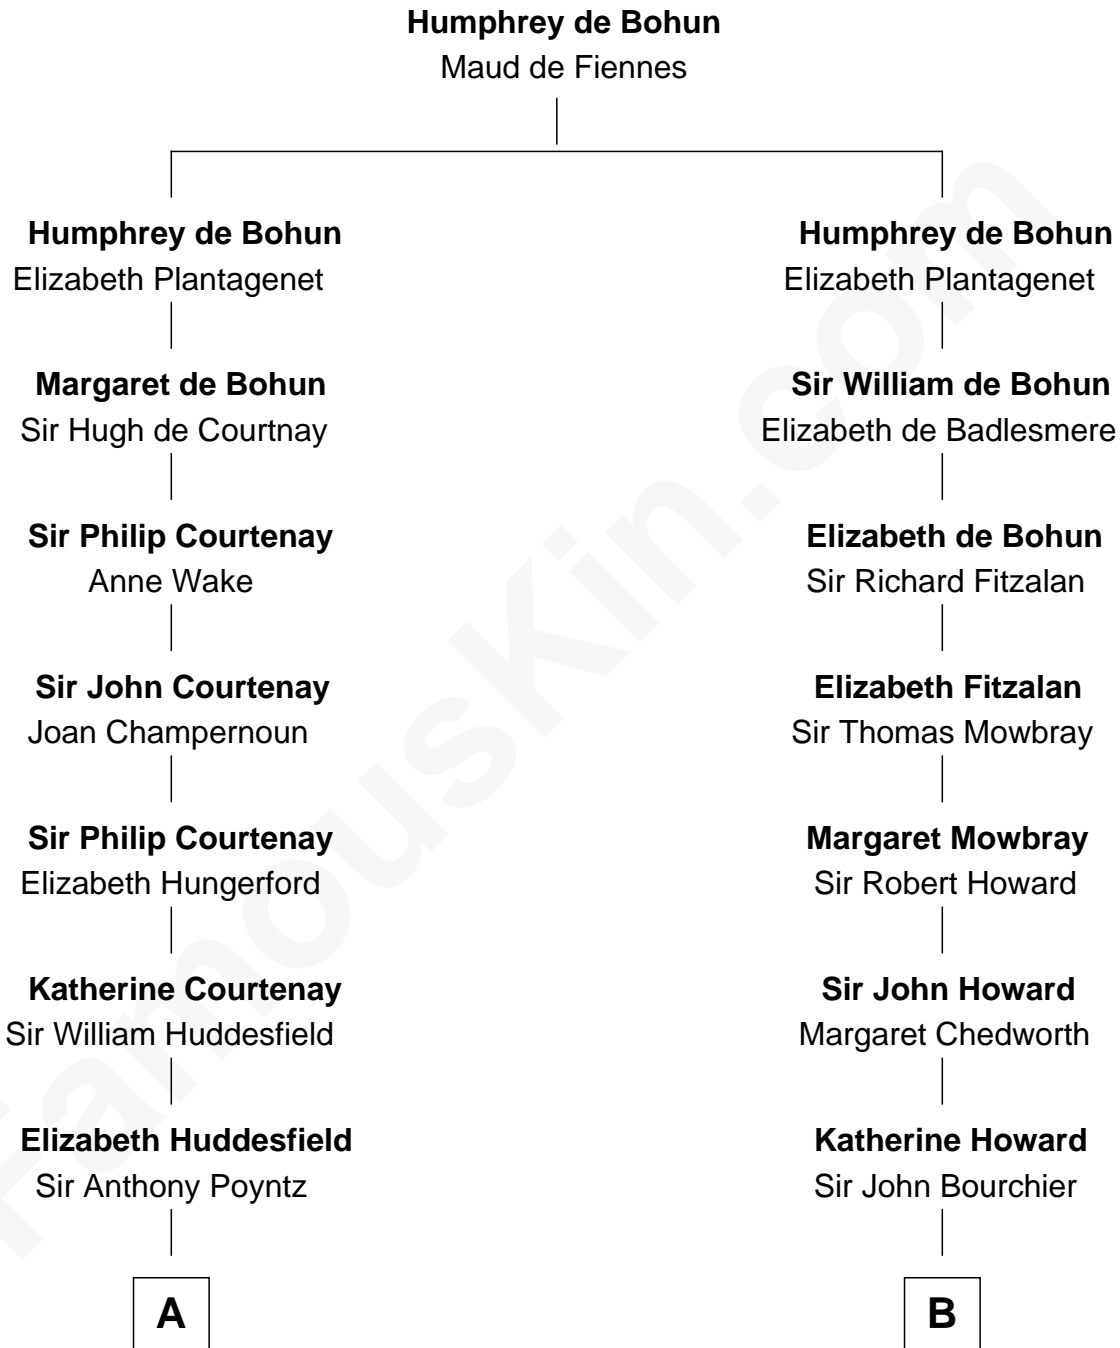

FamousKin.com

Relationship Chart of

Kit Harington

TV Actor - "Game of Thrones"

20th cousin 1 time removed of

Louis Auchincloss

Author