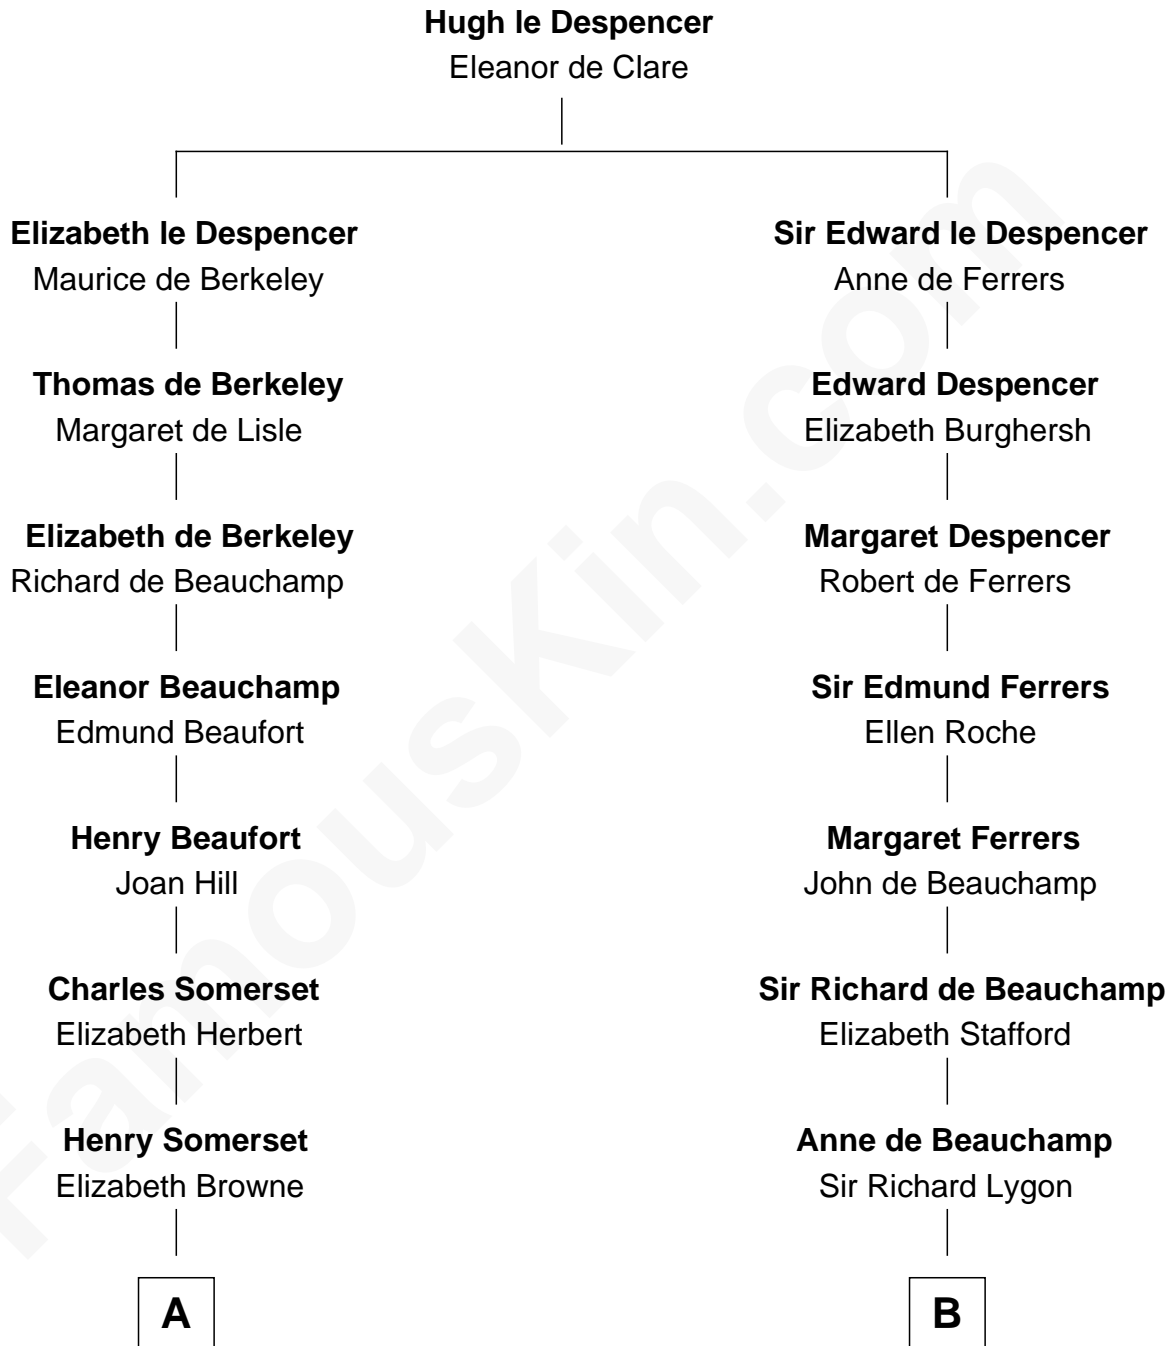

FamousKin.com Relationship Chart of

Kit Harington

TV Actor - "Game of Thrones"

20th cousin 1 time removed of

Louis Auchincloss

Author

C

Edward Henry Legge
Cordelia Twysden Molesworth

Lois Marjorie Legge
Ernest Wriothesley Denny

Lavender Cecilia Denny
John Charles Dundas Harington

Sir David Richard Harington
Deborah Jane Catesby

Kit Harington
TV Actor - "Game of Thrones"

D

Elizabeth Buck
John Auchincloss