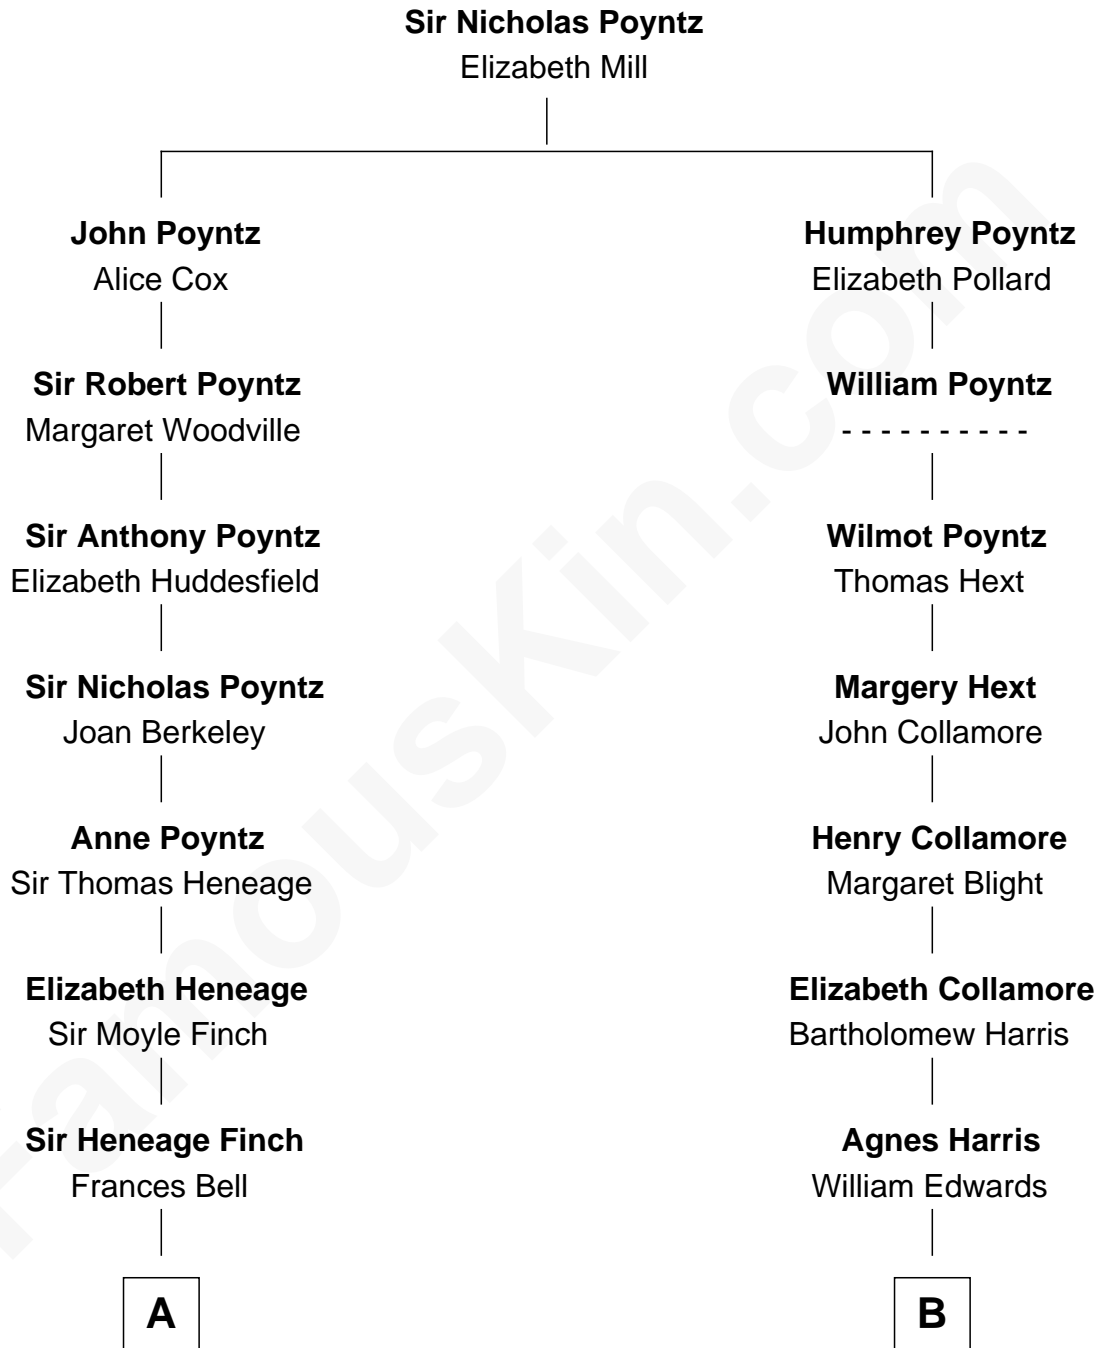

FamousKin.com

Relationship Chart of

Kit Harington

TV Actor - "Game of Thrones"

14th cousin 3 times removed of

Clarence Day

Author of *Life with Father*

Kit Harington photo by [Gage Skidmore](#) (CC BY-SA 2.0)