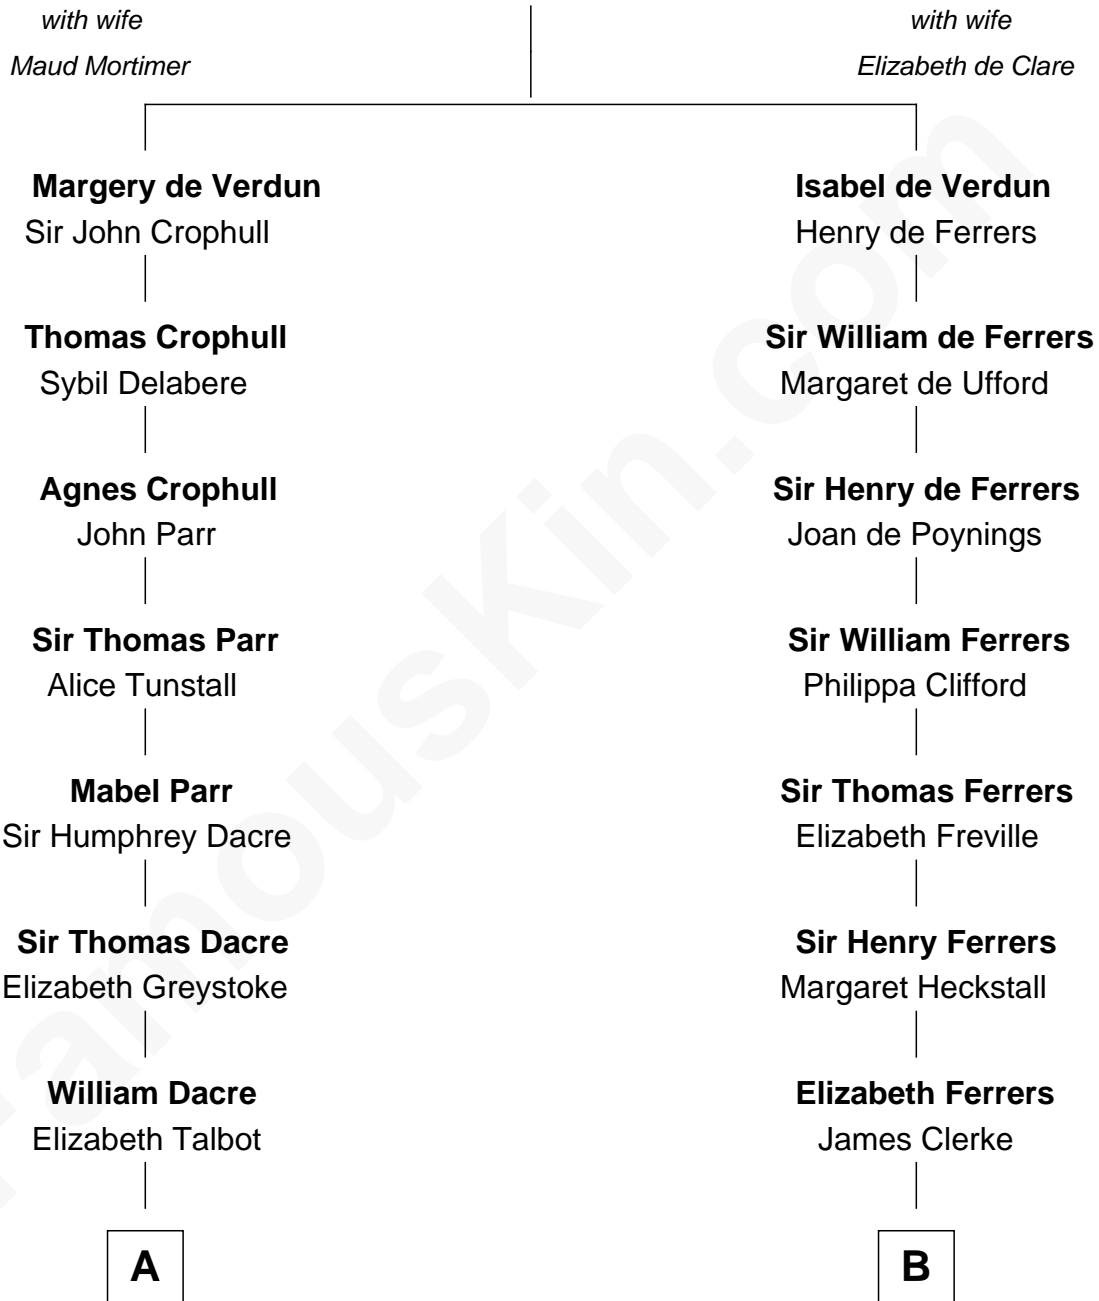

FamousKin.com
Relationship Chart of
Kit Harington

TV Actor - "Game of Thrones"

17th cousin 4 times removed of

Hetty Green

"The Witch of Wall Street"

Sir Thebaud de Verdun

C

Edward Henry Legge
Cordelia Twysden Molesworth

Lois Marjorie Legge
Ernest Wriothesley Denny

Lavender Cecilia Denny
John Charles Dundas Harington

Sir David Richard Harington
Deborah Jane Catesby

Kit Harington
TV Actor - "Game of Thrones"

FamousKin.com