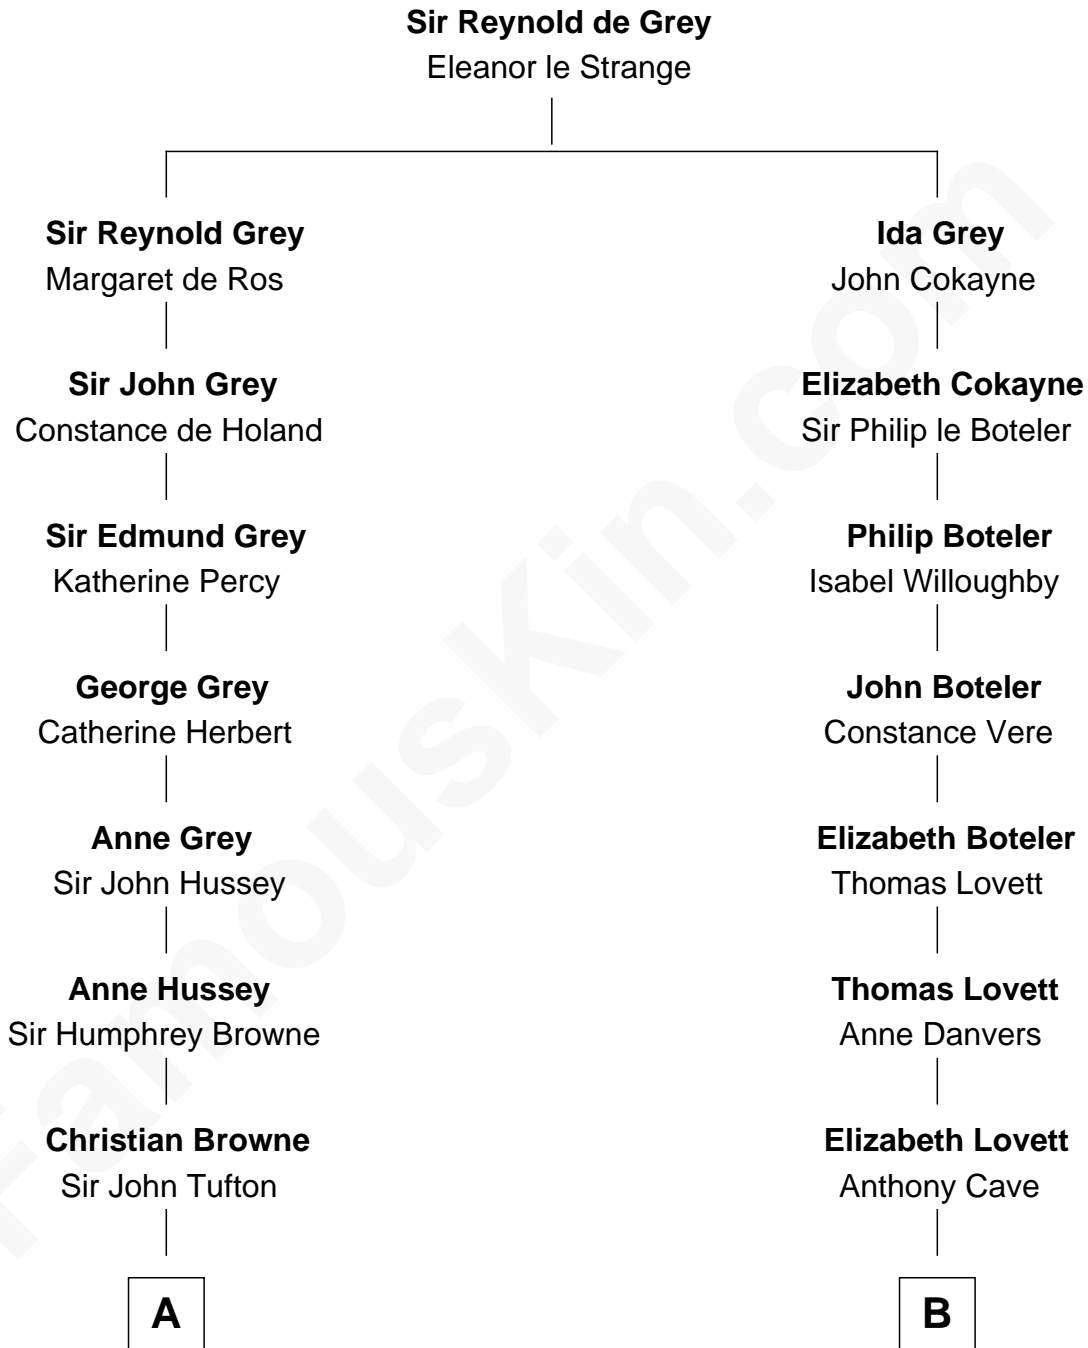

FamousKin.com Relationship Chart of

Kit Harington

TV Actor - "Game of Thrones"

16th cousin 3 times removed of

Hetty Green

"The Witch of Wall Street"

C

—
Lavender Cecilia Denny
John Charles Dundas Harington

—
Sir David Richard Harington
Deborah Jane Catesby

—
Kit Harington
TV Actor - "Game of Thrones"