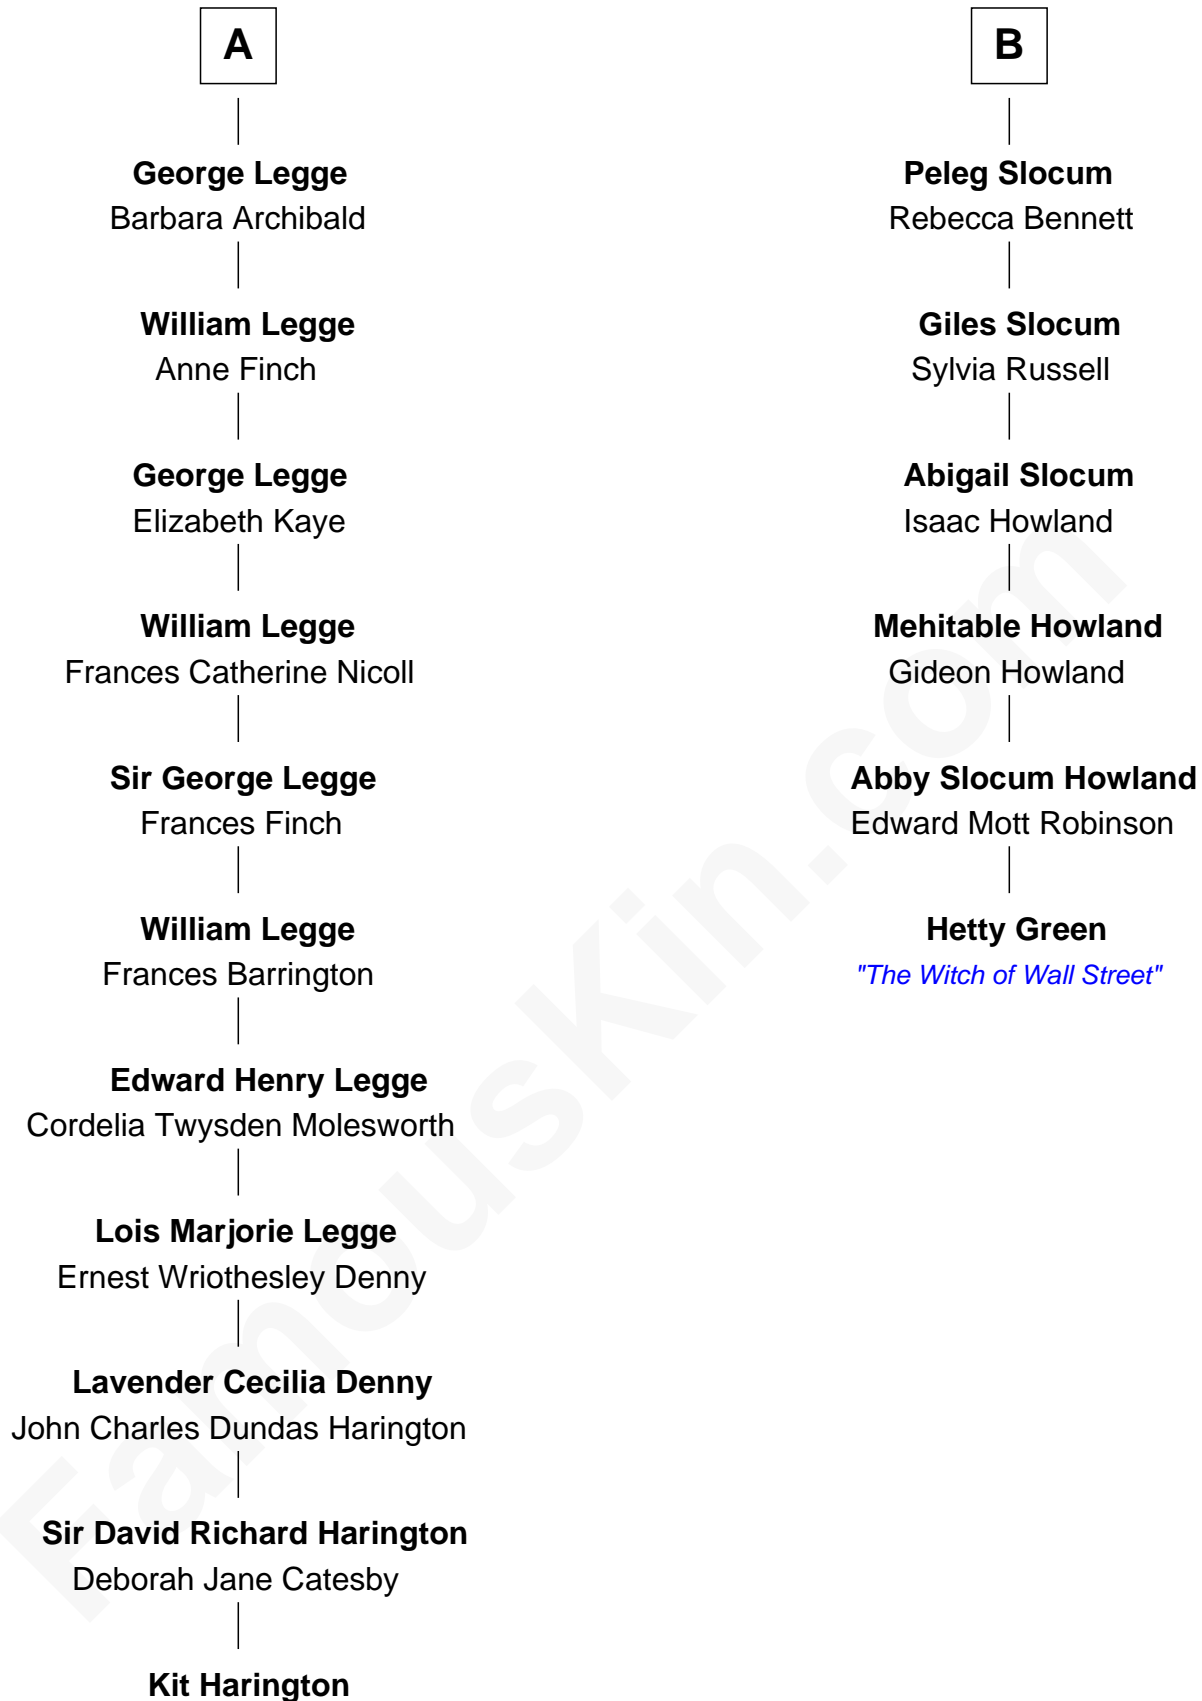

TV Actor - "Game of Thrones"

Kit Harington photo by [Gage Skidmore](#) [(CC BY-SA 2.0)](#)