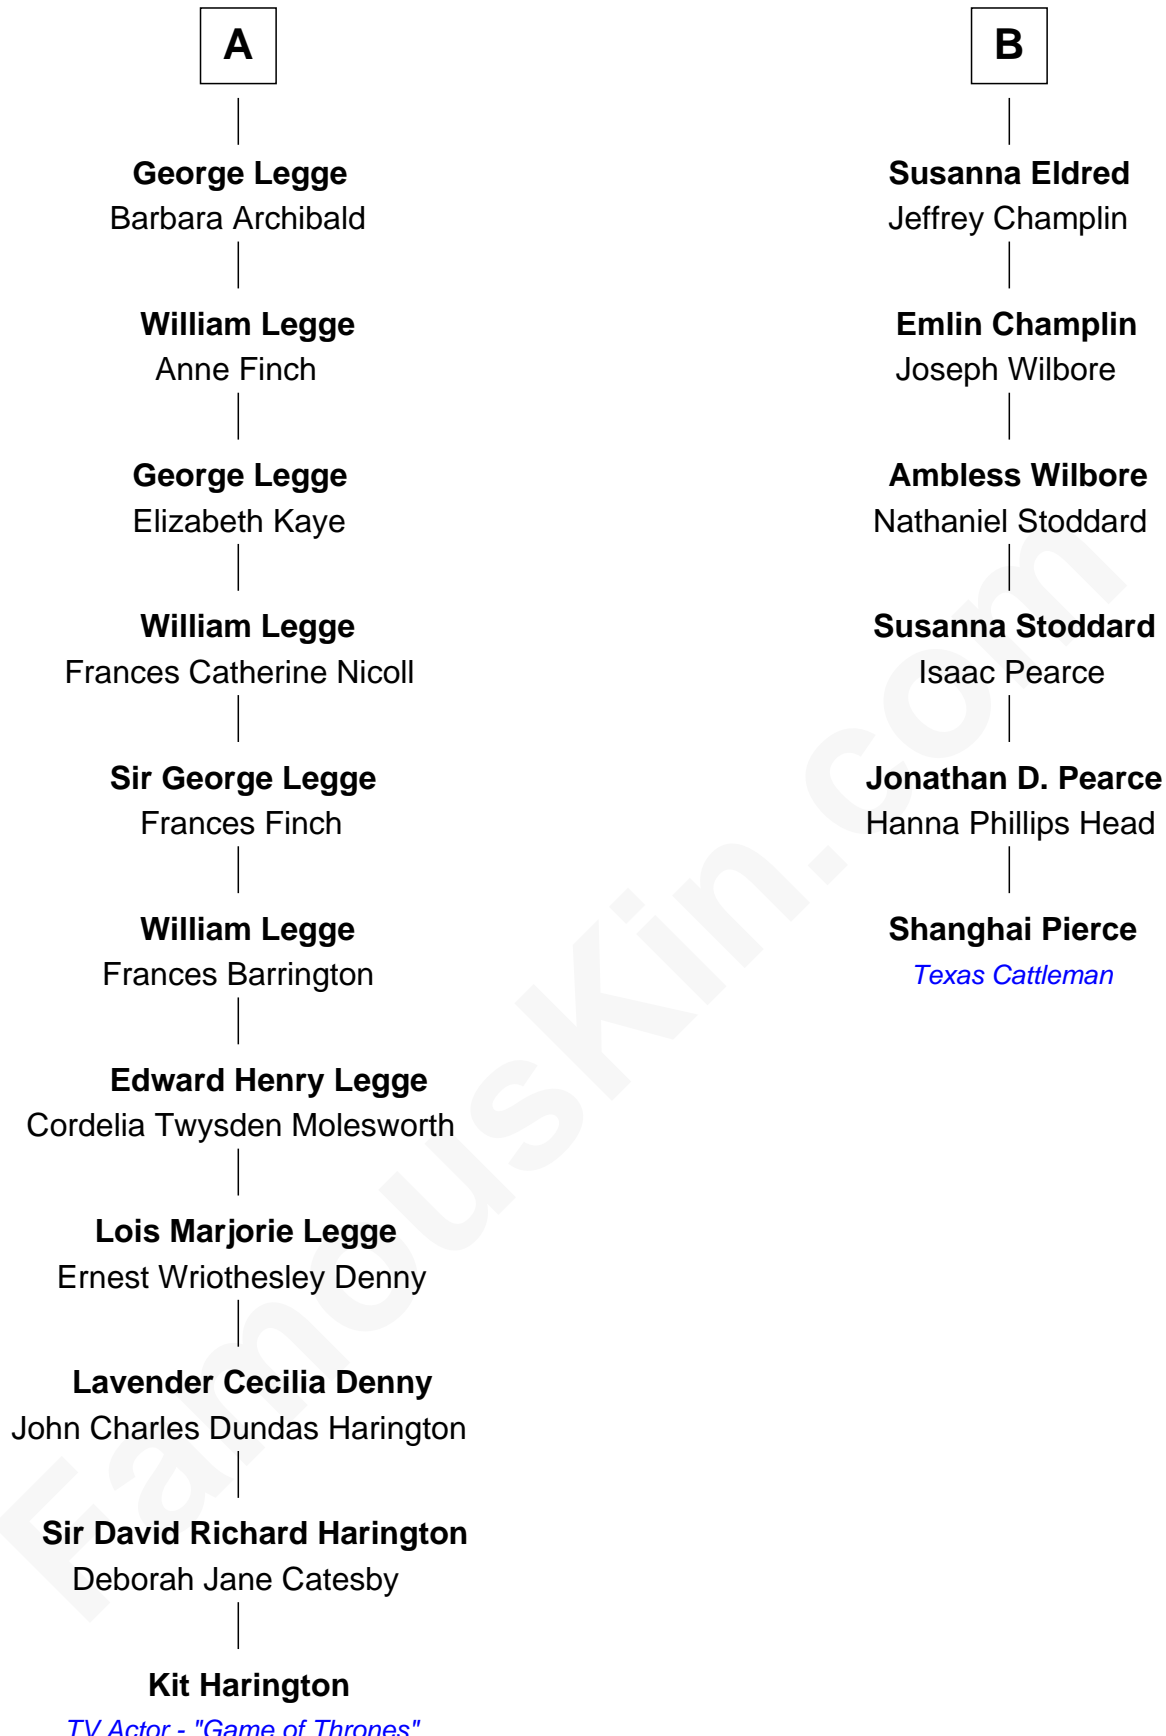

FamousKin.com

Relationship Chart of

Kit Harington

TV Actor - "Game of Thrones"

12th cousin 5 times removed of

Shanghai Pierce
Texas Cattleman

Sir Thomas Blount

with wife
Catherine Clifton

with wife
Agnes Hawley

Kit Harington photo by [Gage Skidmore](#) ([CC BY-SA 2.0](#))