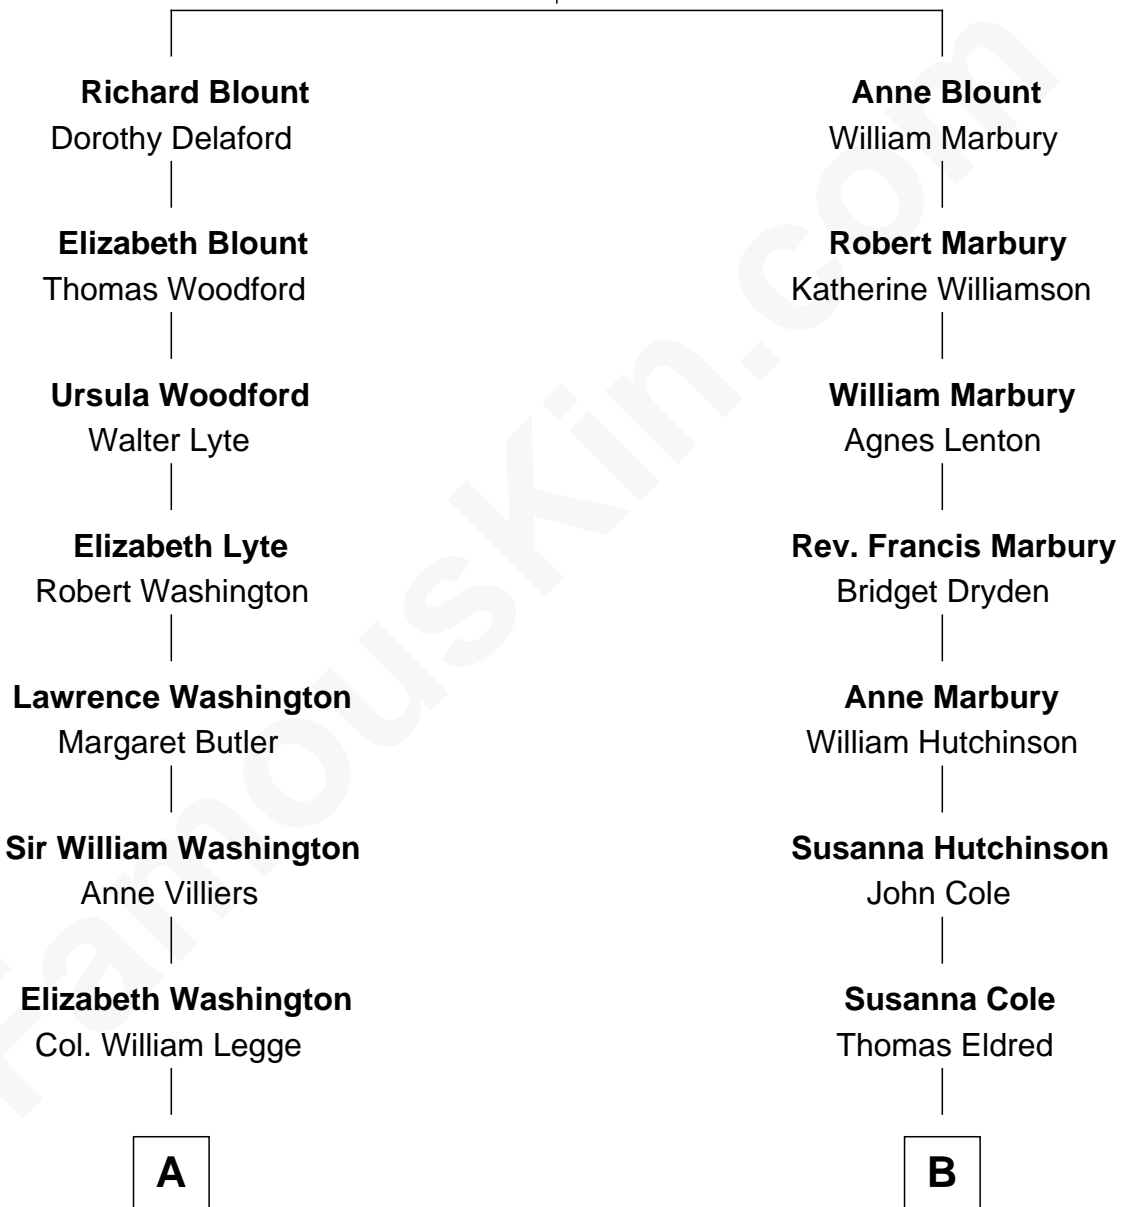

FamousKin.com

Relationship Chart of

Kit Harington

TV Actor - "Game of Thrones"

12th cousin 5 times removed of

Shanghai Pierce
Texas Cattleman

Sir Thomas Blount

with wife
Catherine Clifton

with wife
Agnes Hawley

Kit Harington photo by [Gage Skidmore](#) ([CC BY-SA 2.0](#))