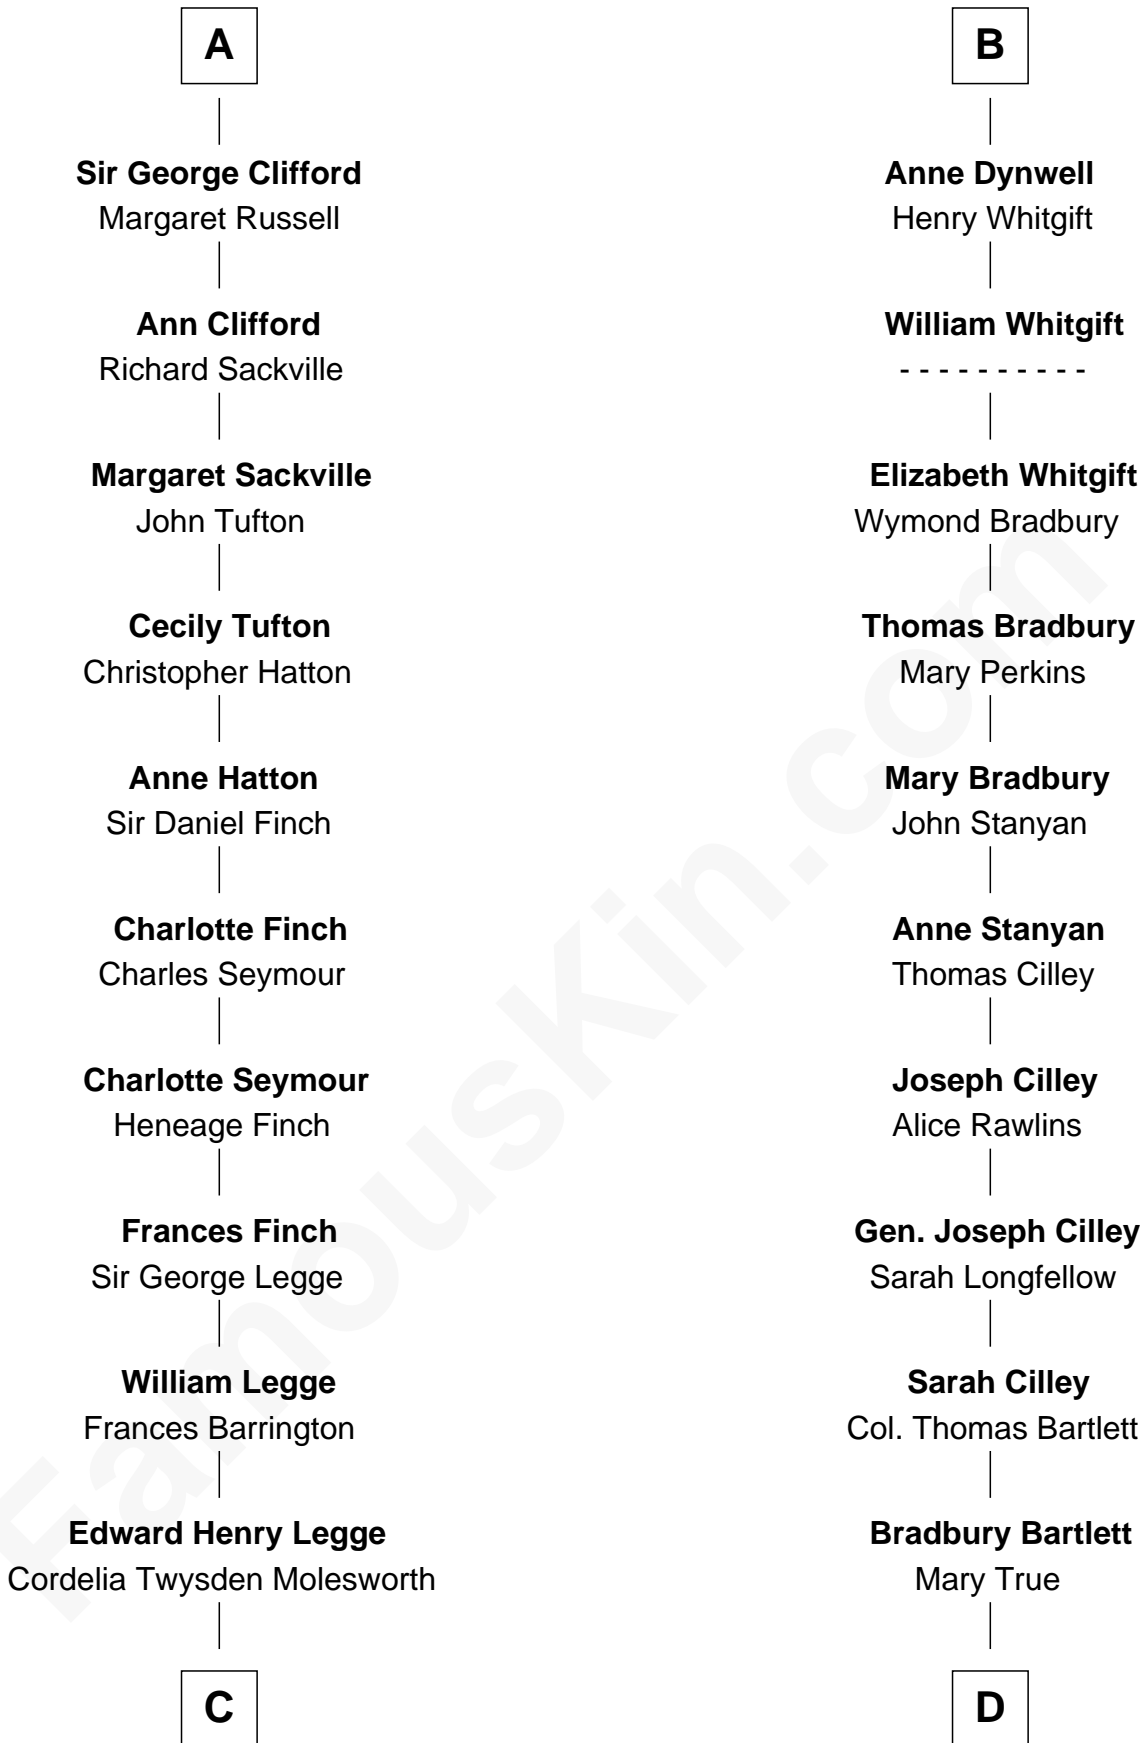

FamousKin.com Relationship Chart of

Kit Harington

TV Actor - "Game of Thrones"

20th cousin of

Alan Shepard

Mercury and Apollo Astronaut

Sir Thomas de Beauchamp

Katherine de Mortimer

Sir Roger de Clifford

Katherine de Clifford

Sir Ralph de Greystoke

Maud de Greystoke

Eudo de Welles

Sir Lionel de Welles

Joan de Waterton

Margaret de Welles

Sir Thomas Dymoke

Jane Dymoke

John Fulnetby

Katherine Fulnetby

William Dynwell

B

C

Lois Marjorie Legge
Ernest Wriothesley Denny

Annie Elizabeth Bartlett
Frederick Johnson Shepard

Alan Bartlett Shepard
Pauline Renza Emerson

Alan Shepard
Mercury and Apollo Astronaut