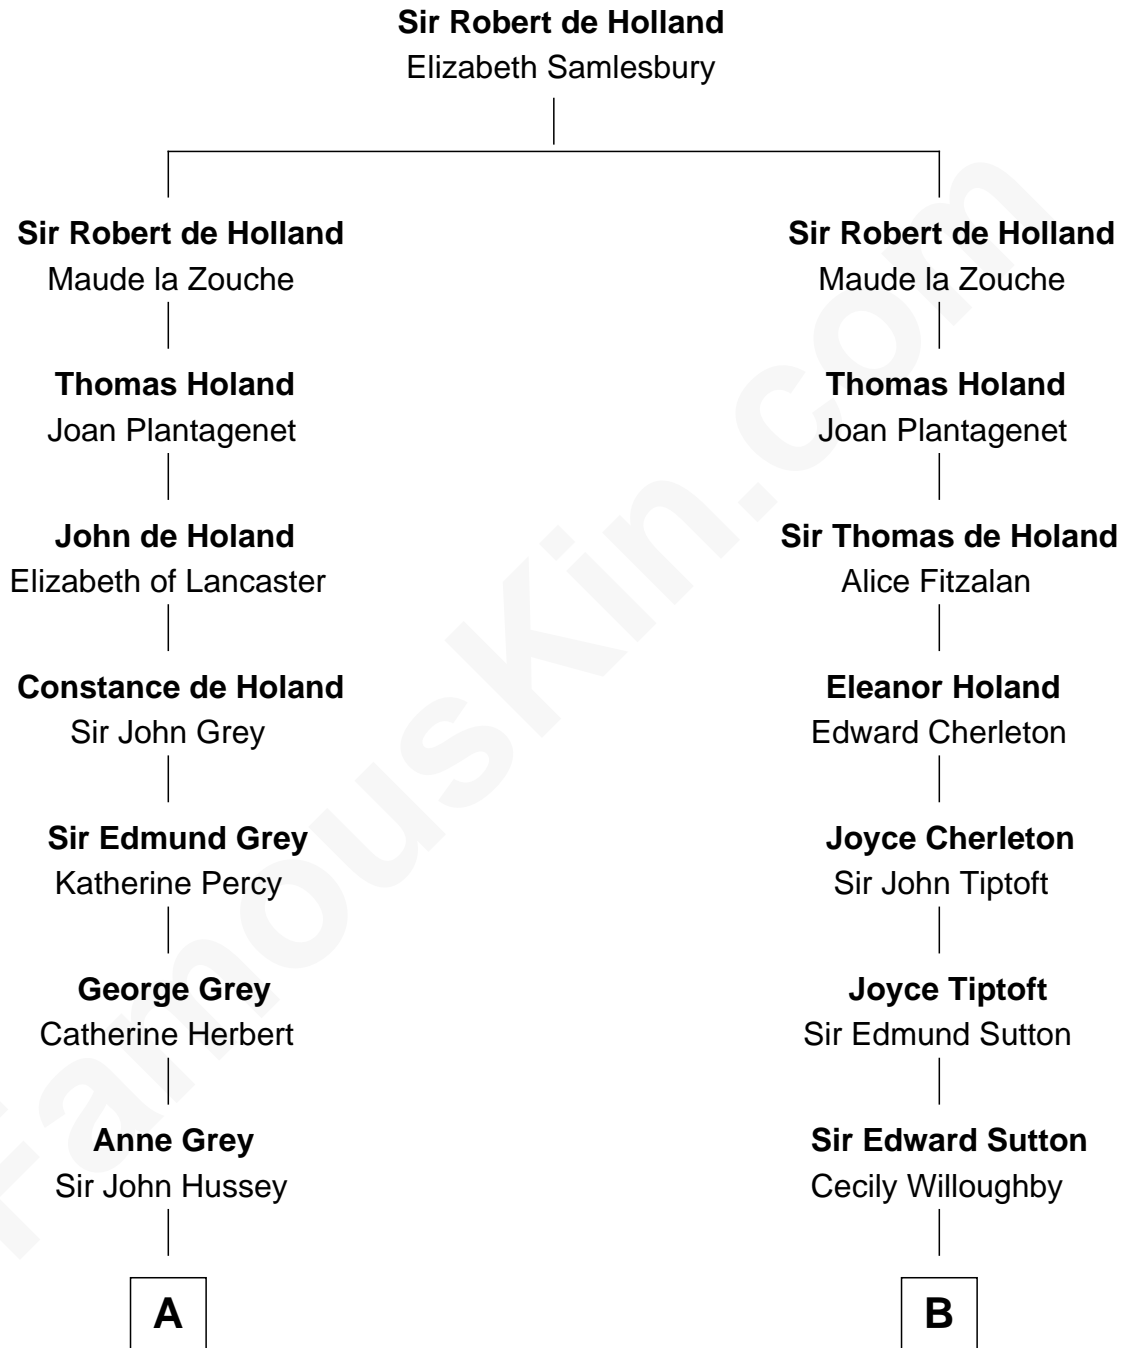

## Relationship Chart of

### Kit Harington

TV Actor - "Game of Thrones"

20th cousin 1 time removed of

### Alan Shepard

Mercury and Apollo Astronaut

**C**

**Edward Henry Legge**  
Cordelia Twysden Molesworth

**Lois Marjorie Legge**  
Ernest Wriothesley Denny

**Lavender Cecilia Denny**  
John Charles Dundas Harington