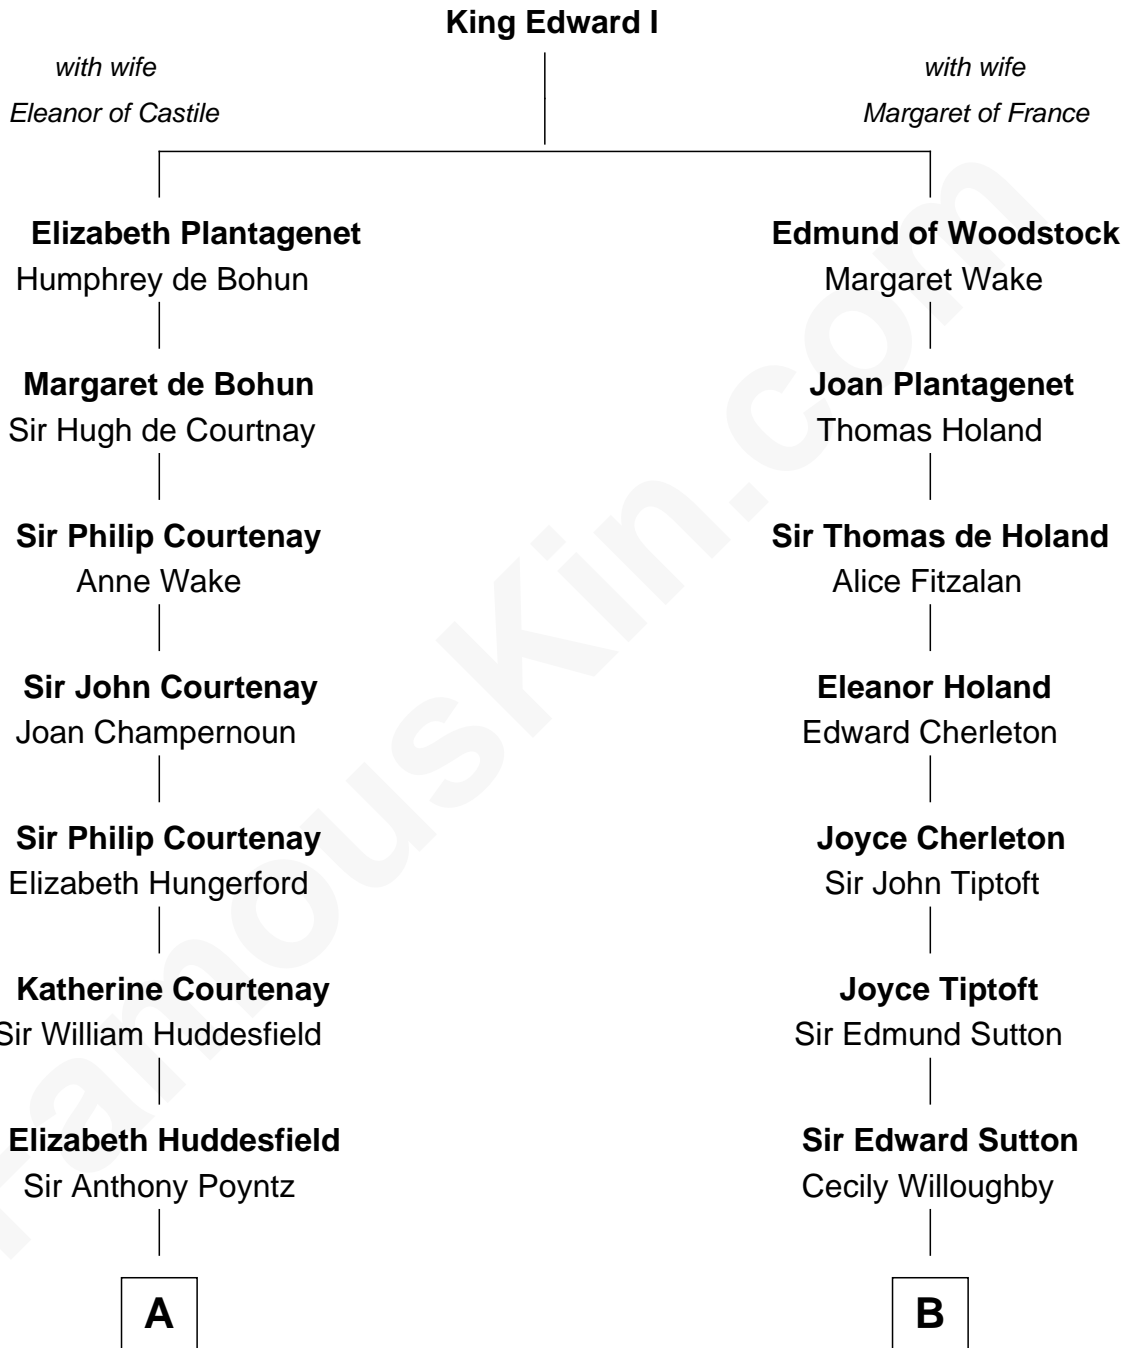

FamousKin.com Relationship Chart of

Kit Harington

TV Actor - "Game of Thrones"

20th cousin 1 time removed of

Alan Shepard

Mercury and Apollo Astronaut

C

Edward Henry Legge
Cordelia Twysden Molesworth

Lois Marjorie Legge
Ernest Wriothesley Denny

Lavender Cecilia Denny
John Charles Dundas Harington

Sir David Richard Harington
Deborah Jane Catesby

Kit Harington
TV Actor - "Game of Thrones"

D

Thomas Bradbury Bartlett
Victoria Elizabeth Williams Cilley

Annie Elizabeth Bartlett
Frederick Johnson Shepard

Alan Bartlett Shepard
Pauline Renza Emerson

Alan Shepard
Mercury and Apollo Astronaut