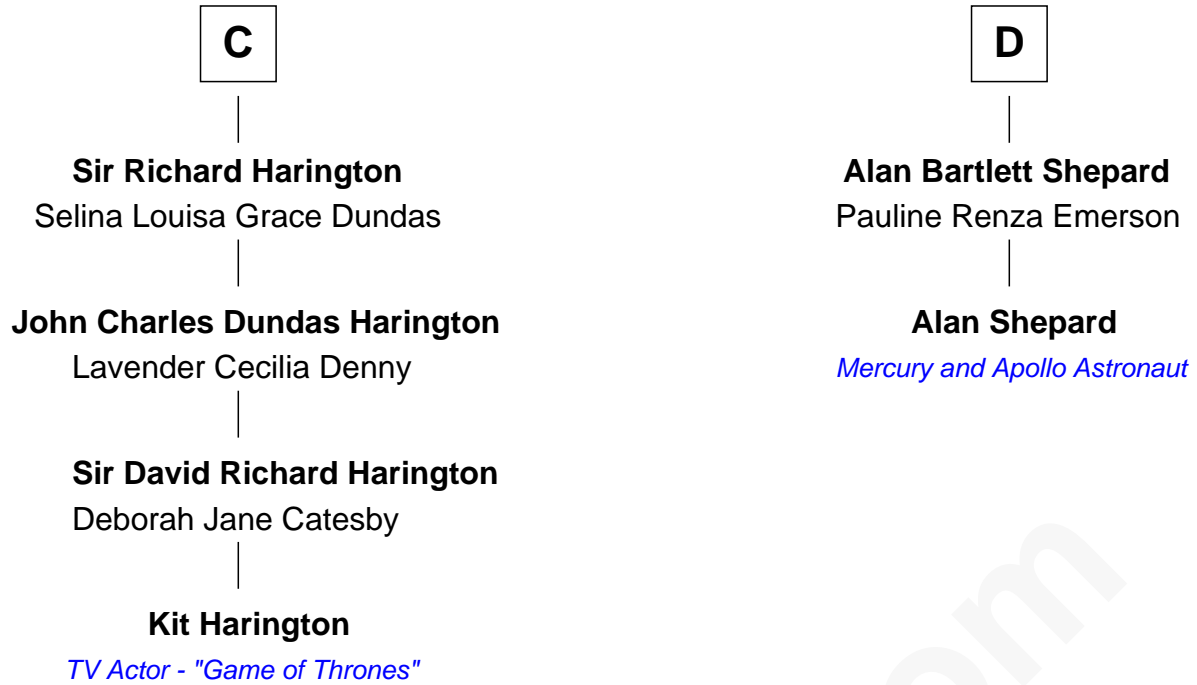

# FamousKin.com Relationship Chart of

**Kit Harington**

TV Actor - "Game of Thrones"

18th cousin 2 times removed of

**Alan Shepard**

Mercury and Apollo Astronaut

**Richard Fitzalan**  
Eleanor Plantagenet

FamousKin.com