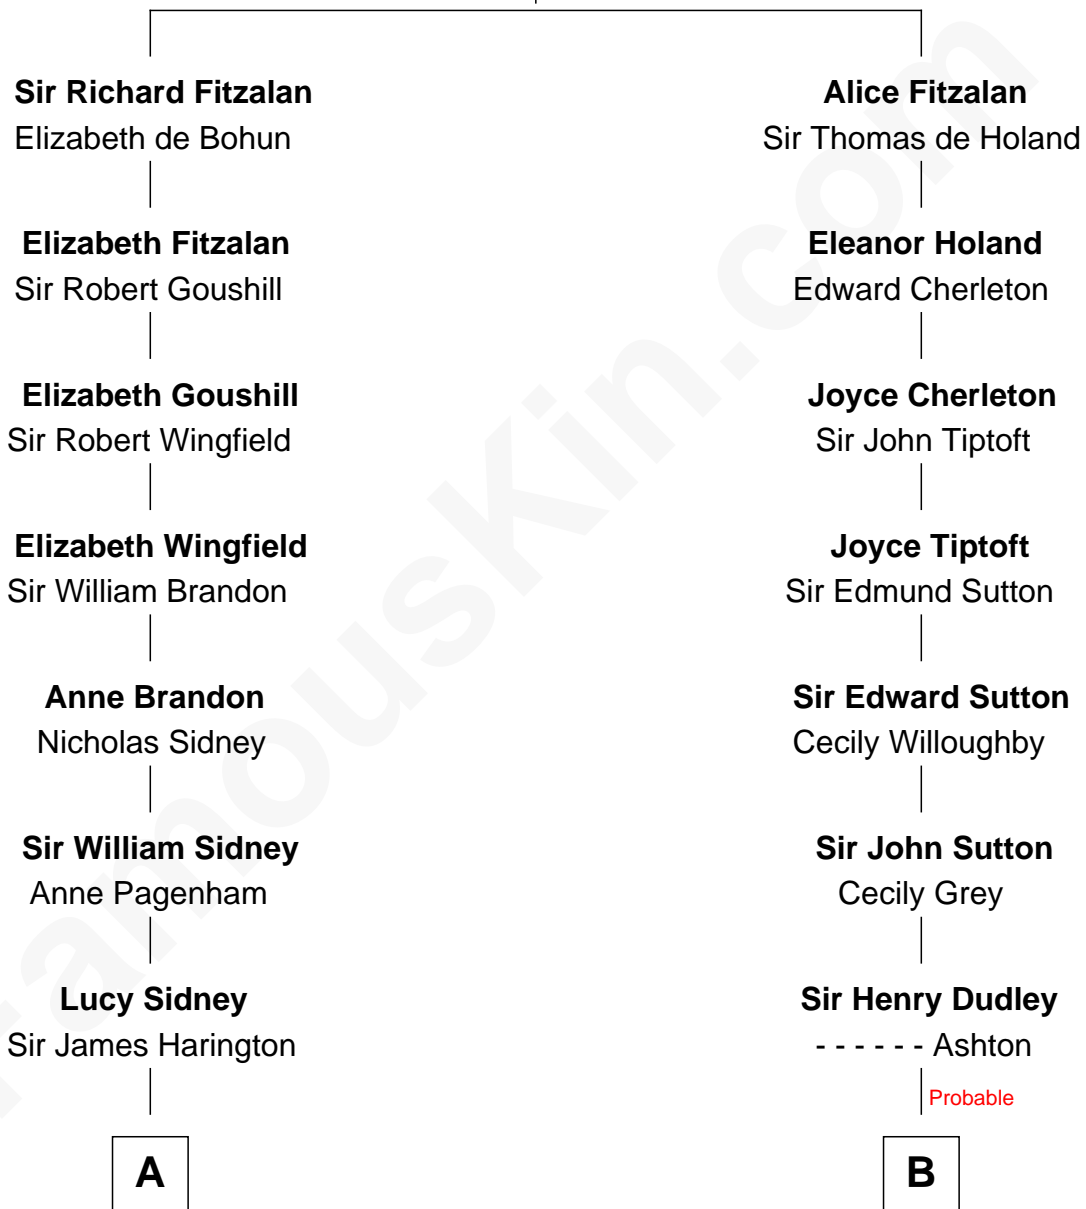

# FamousKin.com Relationship Chart of

**Kit Harington**

TV Actor - "Game of Thrones"

18th cousin 2 times removed of

**Alan Shepard**

Mercury and Apollo Astronaut

**Richard Fitzalan**  
Eleanor Plantagenet

FamousKin.com