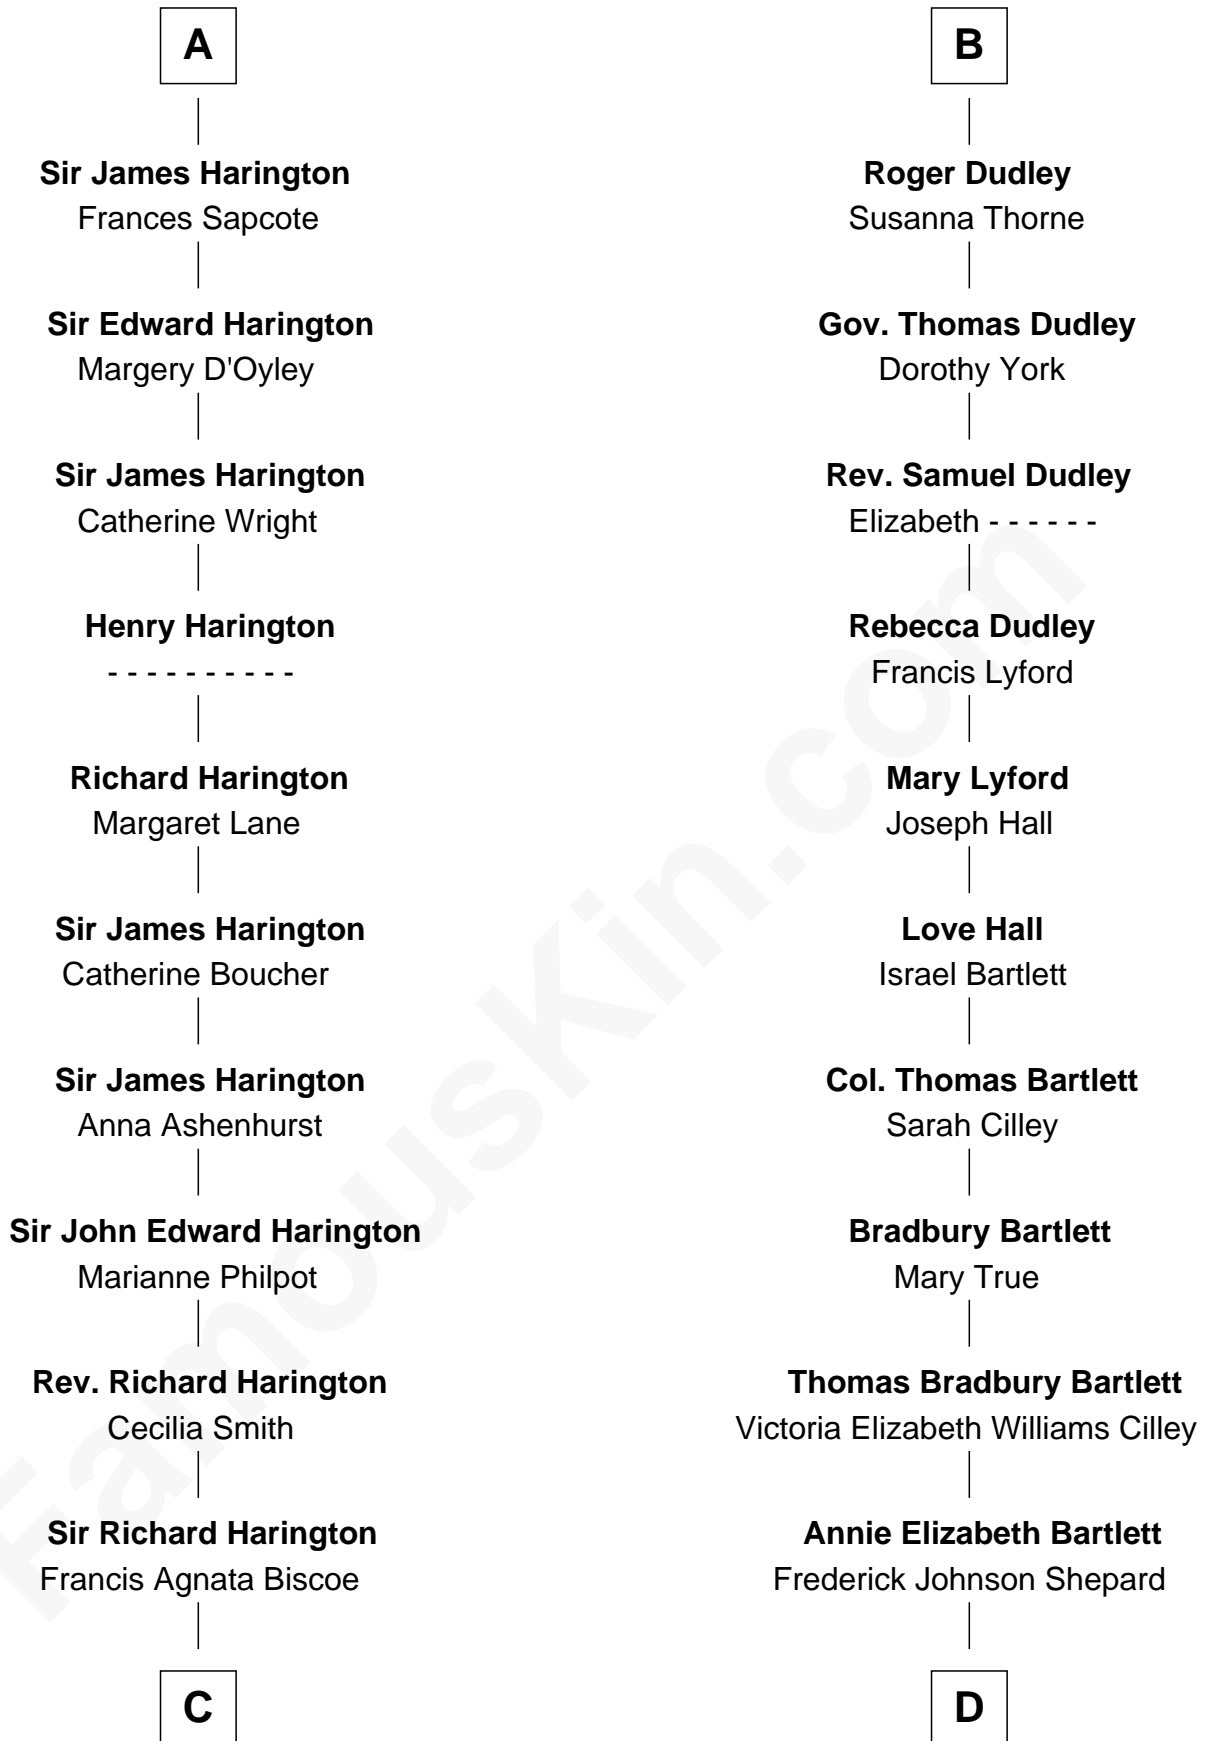

# FamousKin.com Relationship Chart of

**Kit Harington**

TV Actor - "Game of Thrones"

18th cousin 2 times removed of

**Alan Shepard**

Mercury and Apollo Astronaut

**Richard Fitzalan**  
Eleanor Plantagenet

FamousKin.com