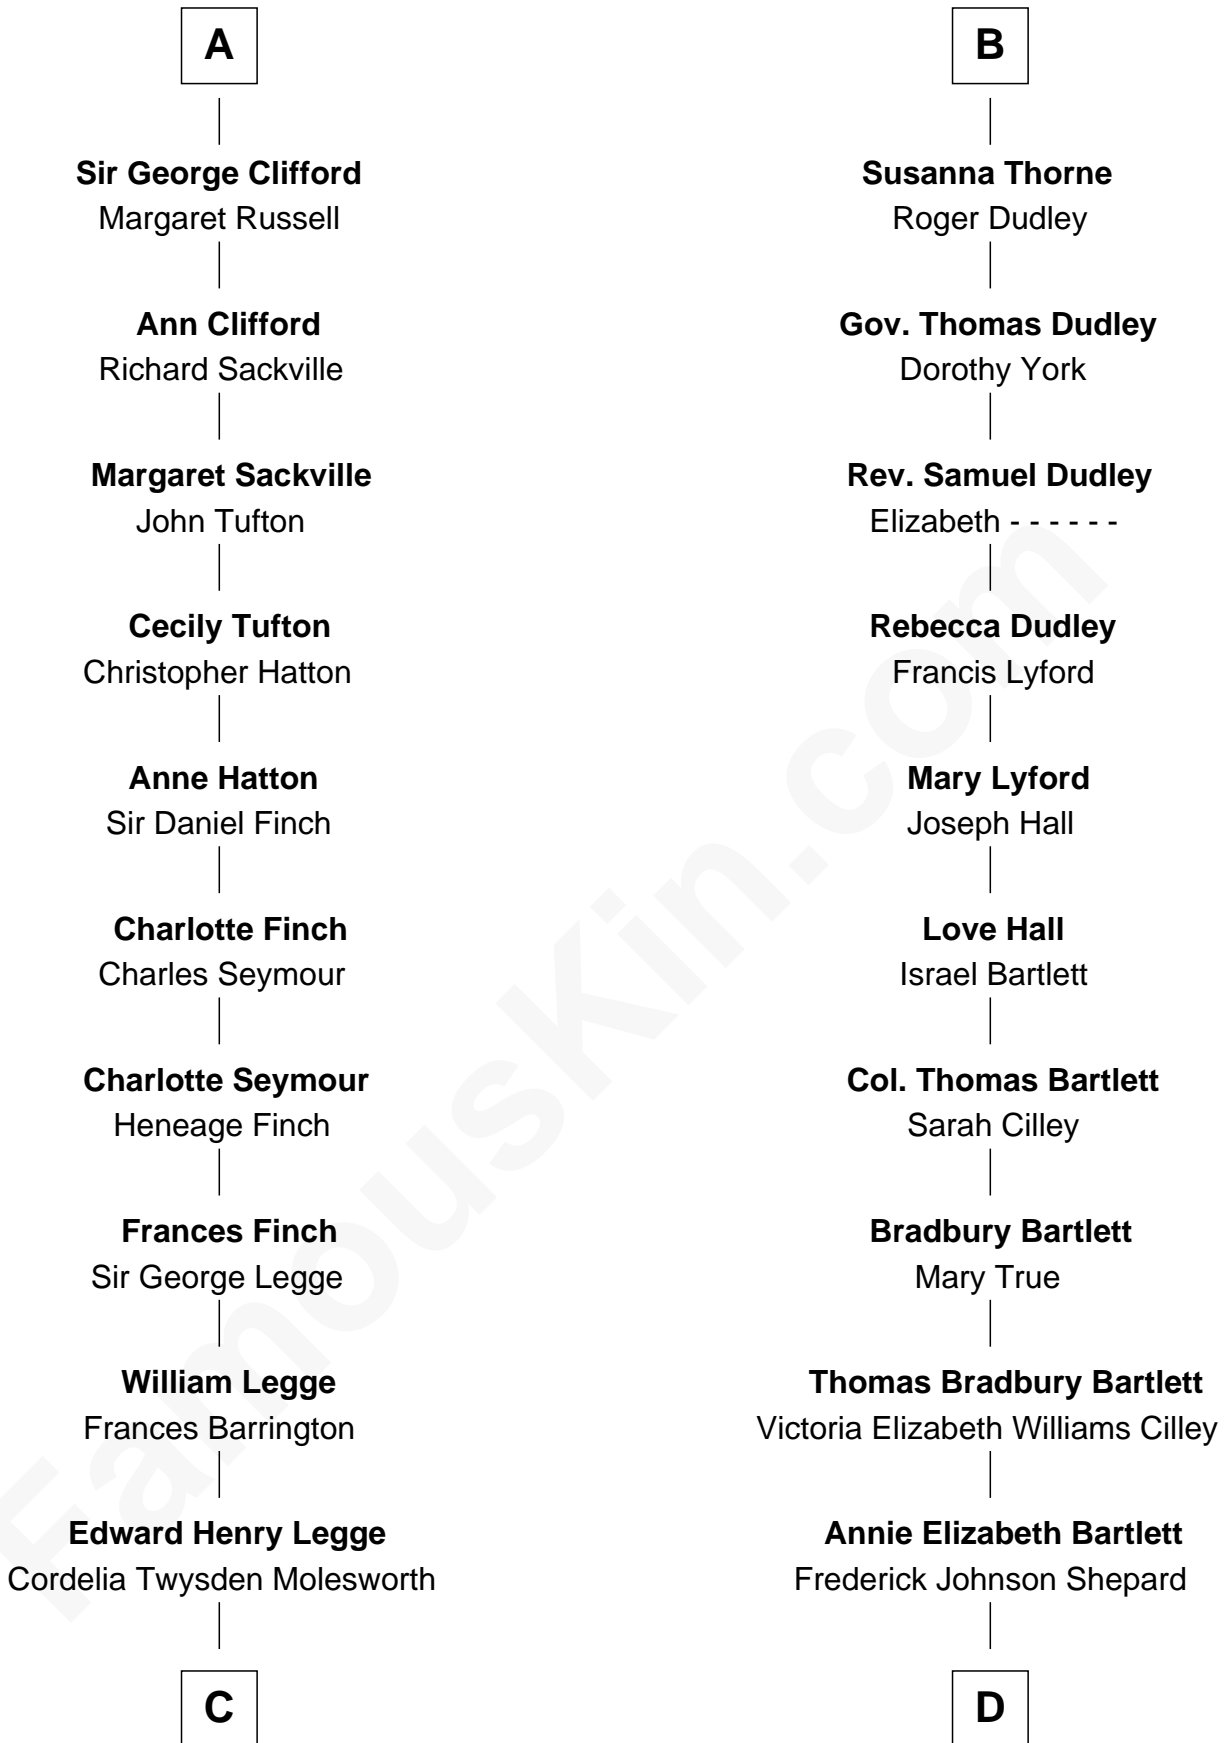

### Alan Shepard

Mercury and Apollo Astronaut

**Sir John Grey**

Avice Marmion

**Sir Robert Grey**  
Lora de St. Quintin

**Elizabeth Grey**  
Henry FitzHugh

**Eleanor Fitzhugh**  
Sir Henry Bromflete

**Margaret Bromflete**  
John Clifford

**Henry Clifford**  
Anne St. John

**Henry Clifford**  
Margaret Percy

**Henry Clifford**  
Anne Dacre

**A**

**Maud Grey**

Sir Thomas Harcourt

**Sir Thomas Harcourt**  
Jane Fraunceys

**Sir Richard Harcourt**  
Edith St. Clair

**Alice Harcourt**  
William Bessiles

**Elizabeth Bessiles**  
Richard Fettiplace

**Anne Fettiplace**  
Edward Purefoy

**Mary Purefoy**  
Thomas Thorne

**B**

**C**

**Lois Marjorie Legge**  
Ernest Wriothesley Denny