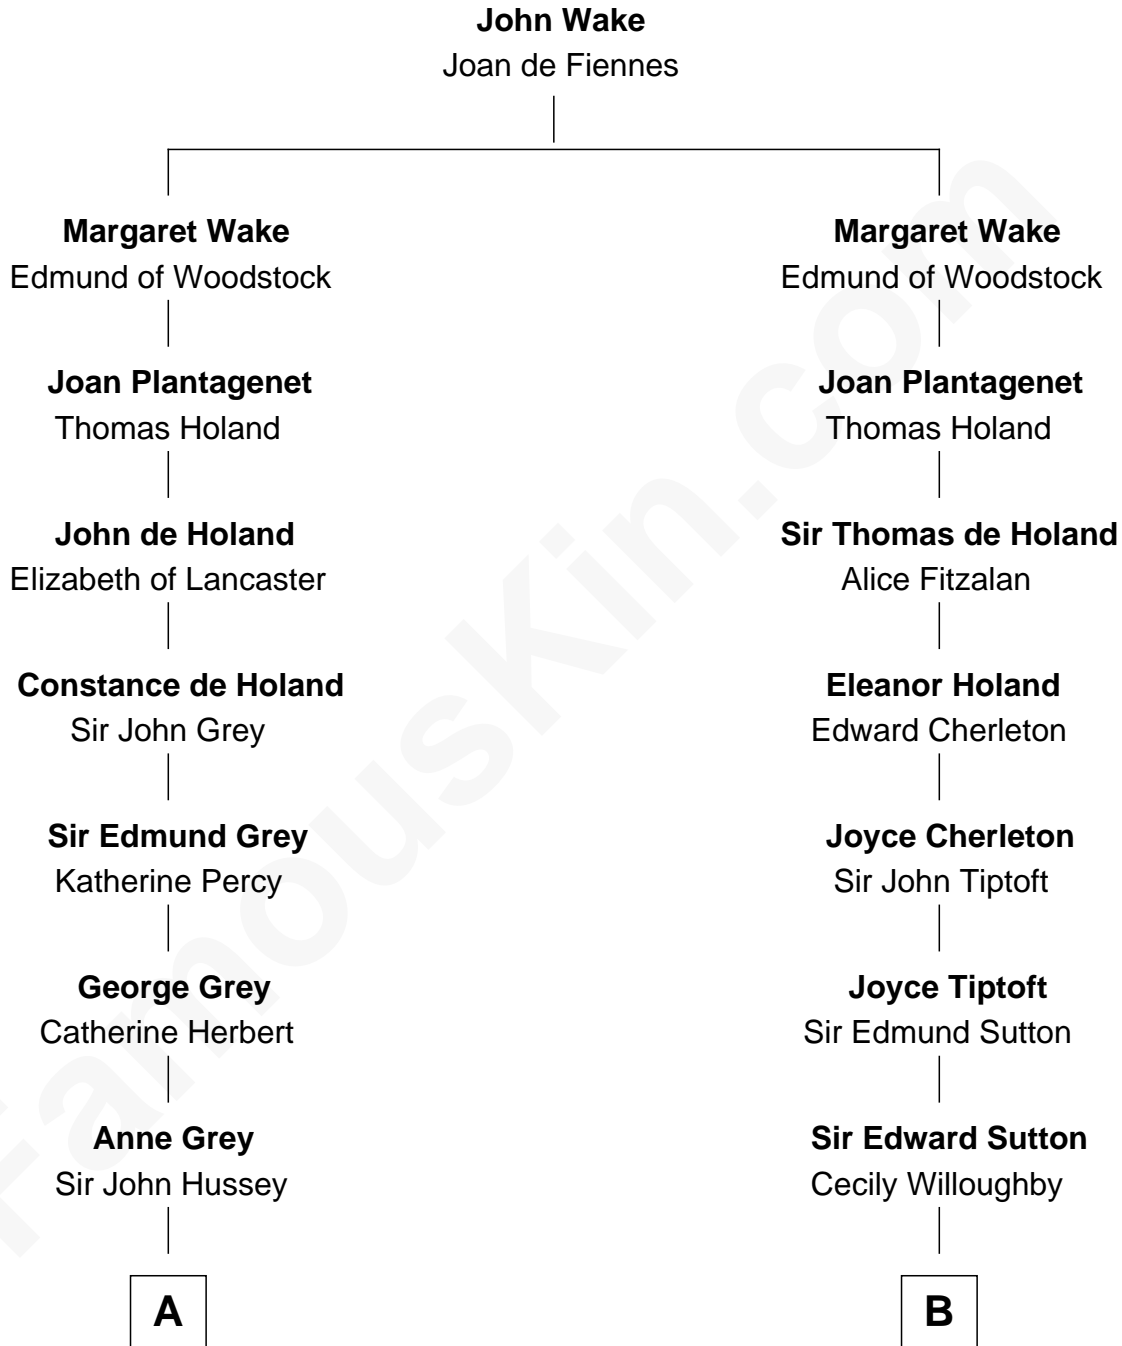

FamousKin.com Relationship Chart of

Kit Harington

TV Actor - "Game of Thrones"

20th cousin 1 time removed of

Alan Shepard

Mercury and Apollo Astronaut

C

Edward Henry Legge
Cordelia Twysden Molesworth

Lois Marjorie Legge
Ernest Wriothesley Denny

Lavender Cecilia Denny
John Charles Dundas Harington

Sir David Richard Harington
Deborah Jane Catesby

Kit Harington
TV Actor - "Game of Thrones"

D

Thomas Bradbury Bartlett
Victoria Elizabeth Williams Cilley