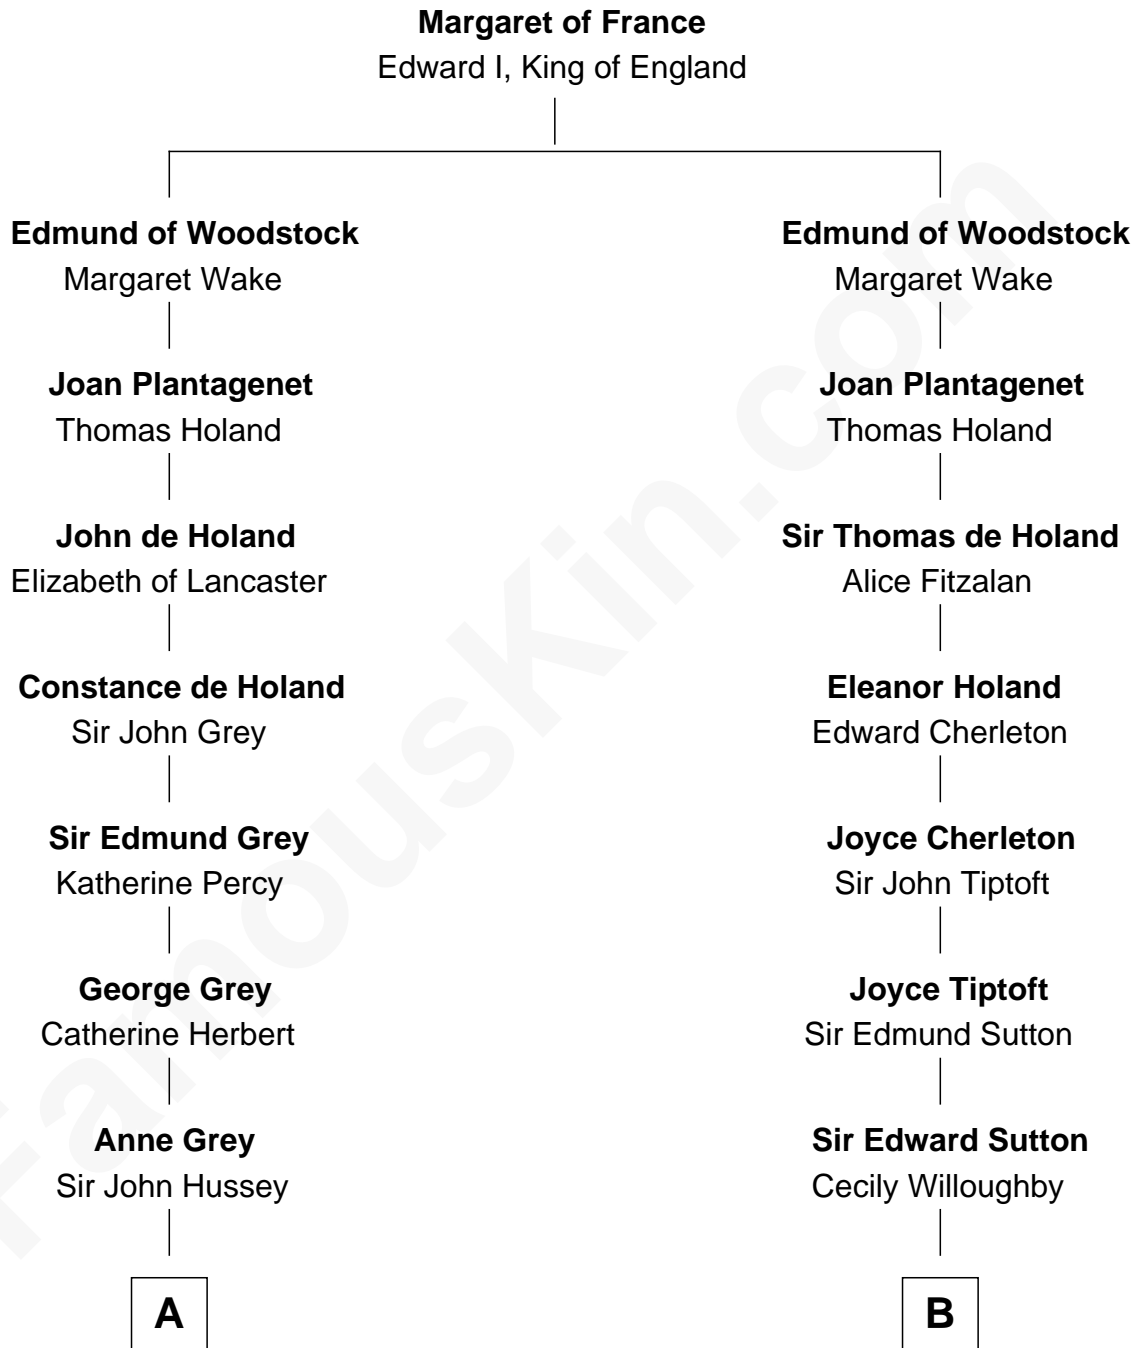

FamousKin.com

Relationship Chart of

Kit Harington

TV Actor - "Game of Thrones"

20th cousin 1 time removed of

Alan Shepard

Mercury and Apollo Astronaut

C

Edward Henry Legge
Cordelia Twysden Molesworth

Lois Marjorie Legge
Ernest Wriothesley Denny

Lavender Cecilia Denny
John Charles Dundas Harington

Sir David Richard Harington
Deborah Jane Catesby

Kit Harington
TV Actor - "Game of Thrones"

D

Thomas Bradbury Bartlett
Victoria Elizabeth Williams Cilley

Annie Elizabeth Bartlett
Frederick Johnson Shepard

Alan Bartlett Shepard
Pauline Renza Emerson

Alan Shepard
Mercury and Apollo Astronaut