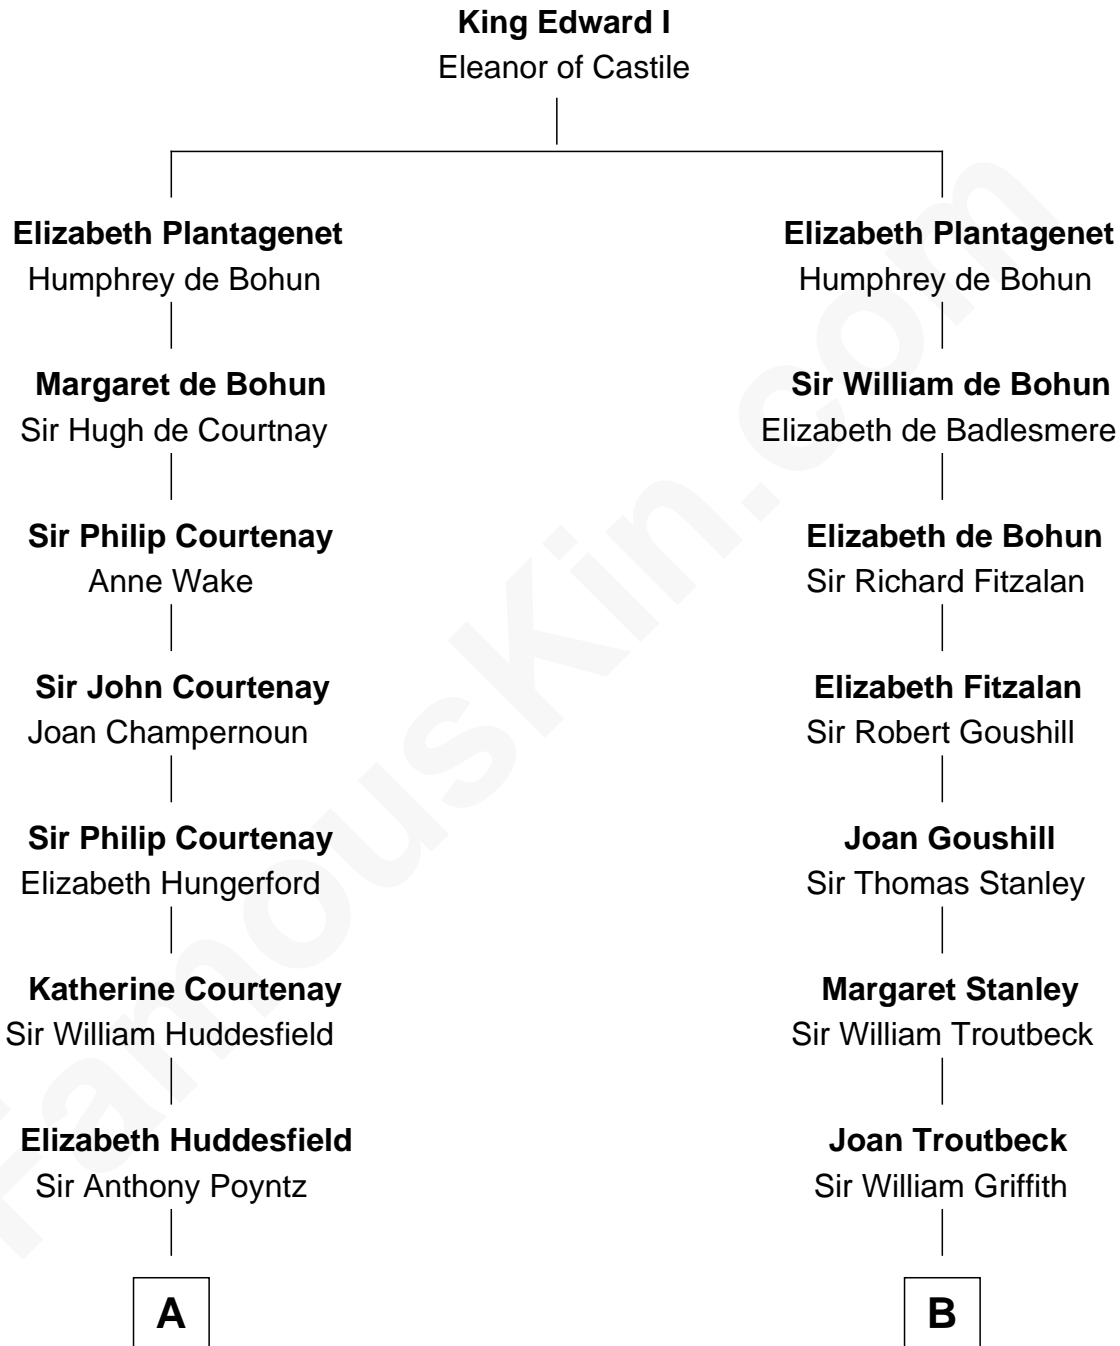

John Quincy Adams

6th U.S. President