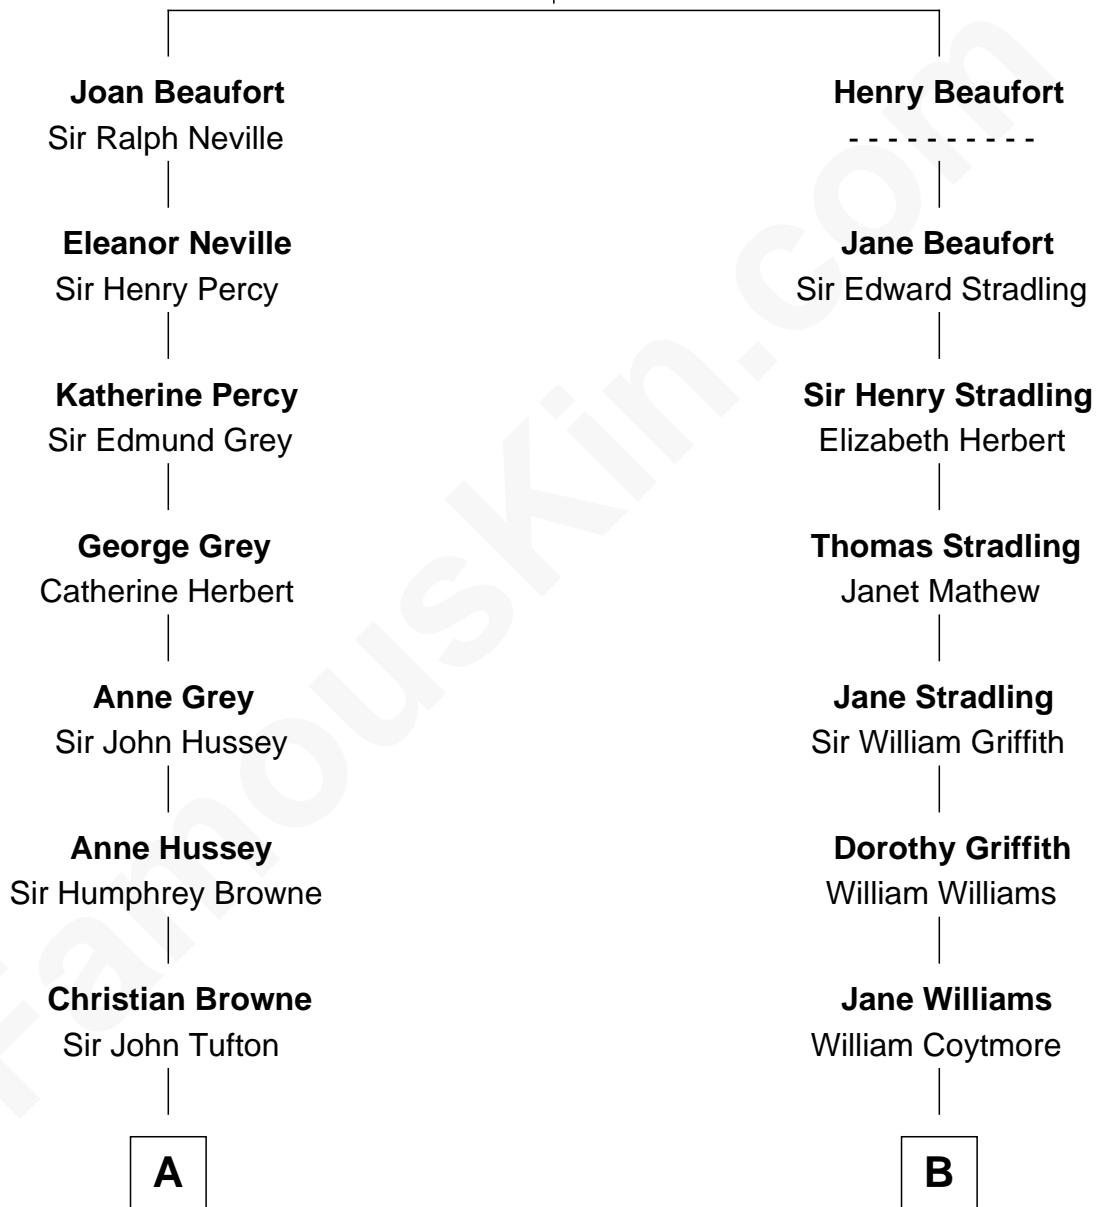

FamousKin.com

Relationship Chart of

Kit Harington

TV Actor - "Game of Thrones"

14th cousin 5 times removed of

John Quincy Adams

6th U.S. President

Katherine Roet
John of Gaunt

C

—
Lavender Cecilia Denny
John Charles Dundas Harington

—
Sir David Richard Harington
Deborah Jane Catesby

—
Kit Harington
TV Actor - "Game of Thrones"

FamousKin.com