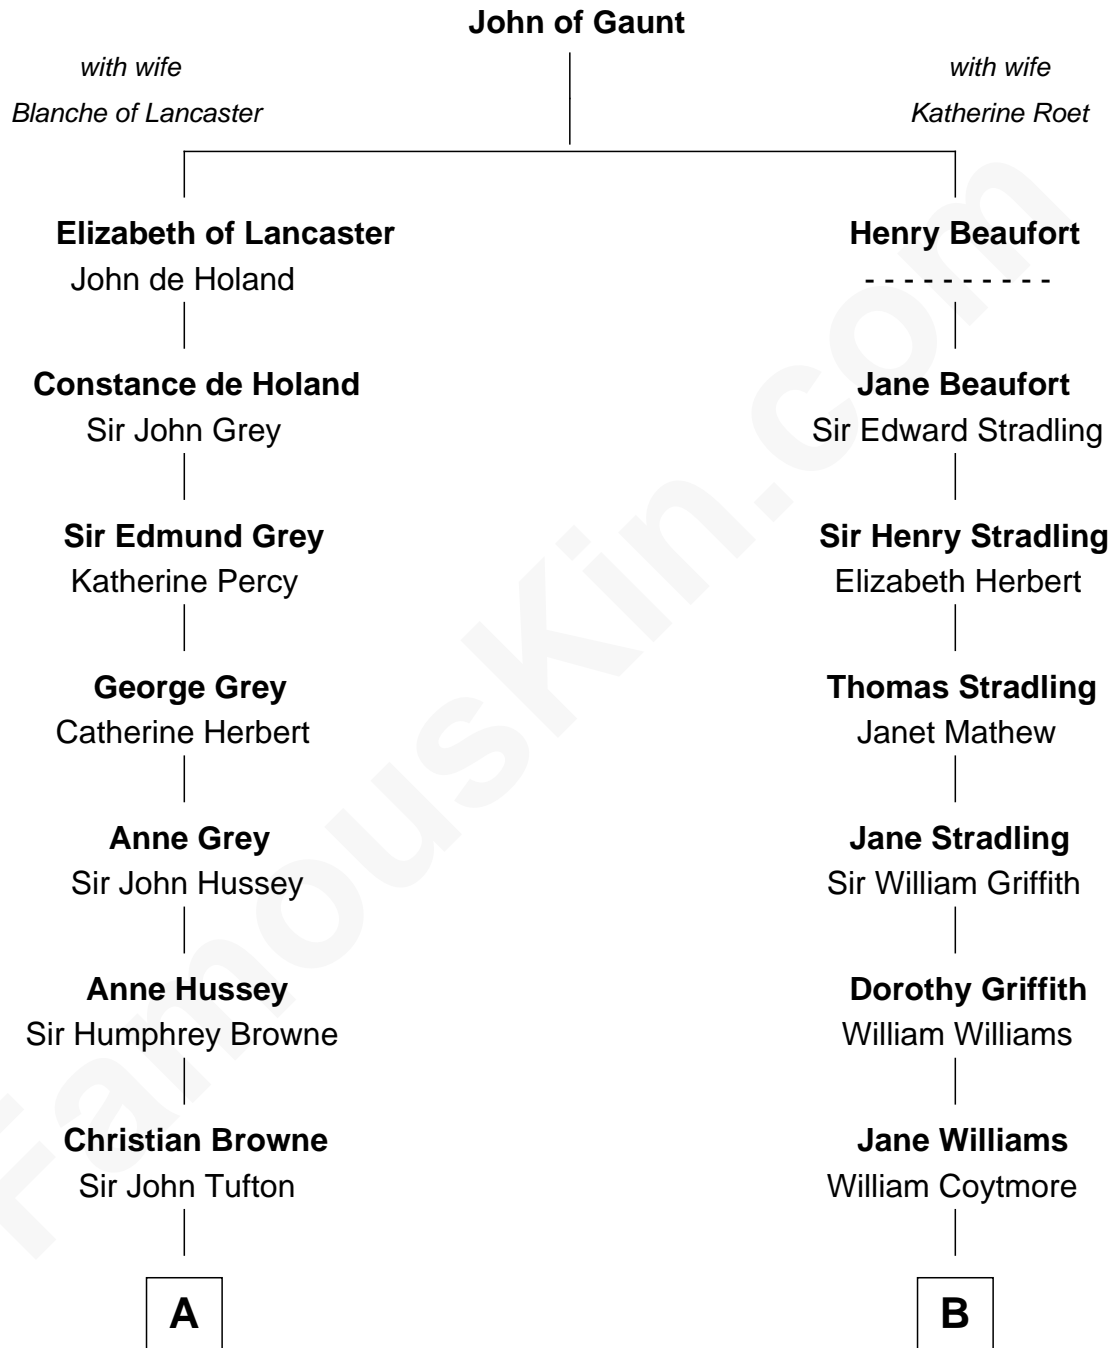

John Quincy Adams

6th U.S. President