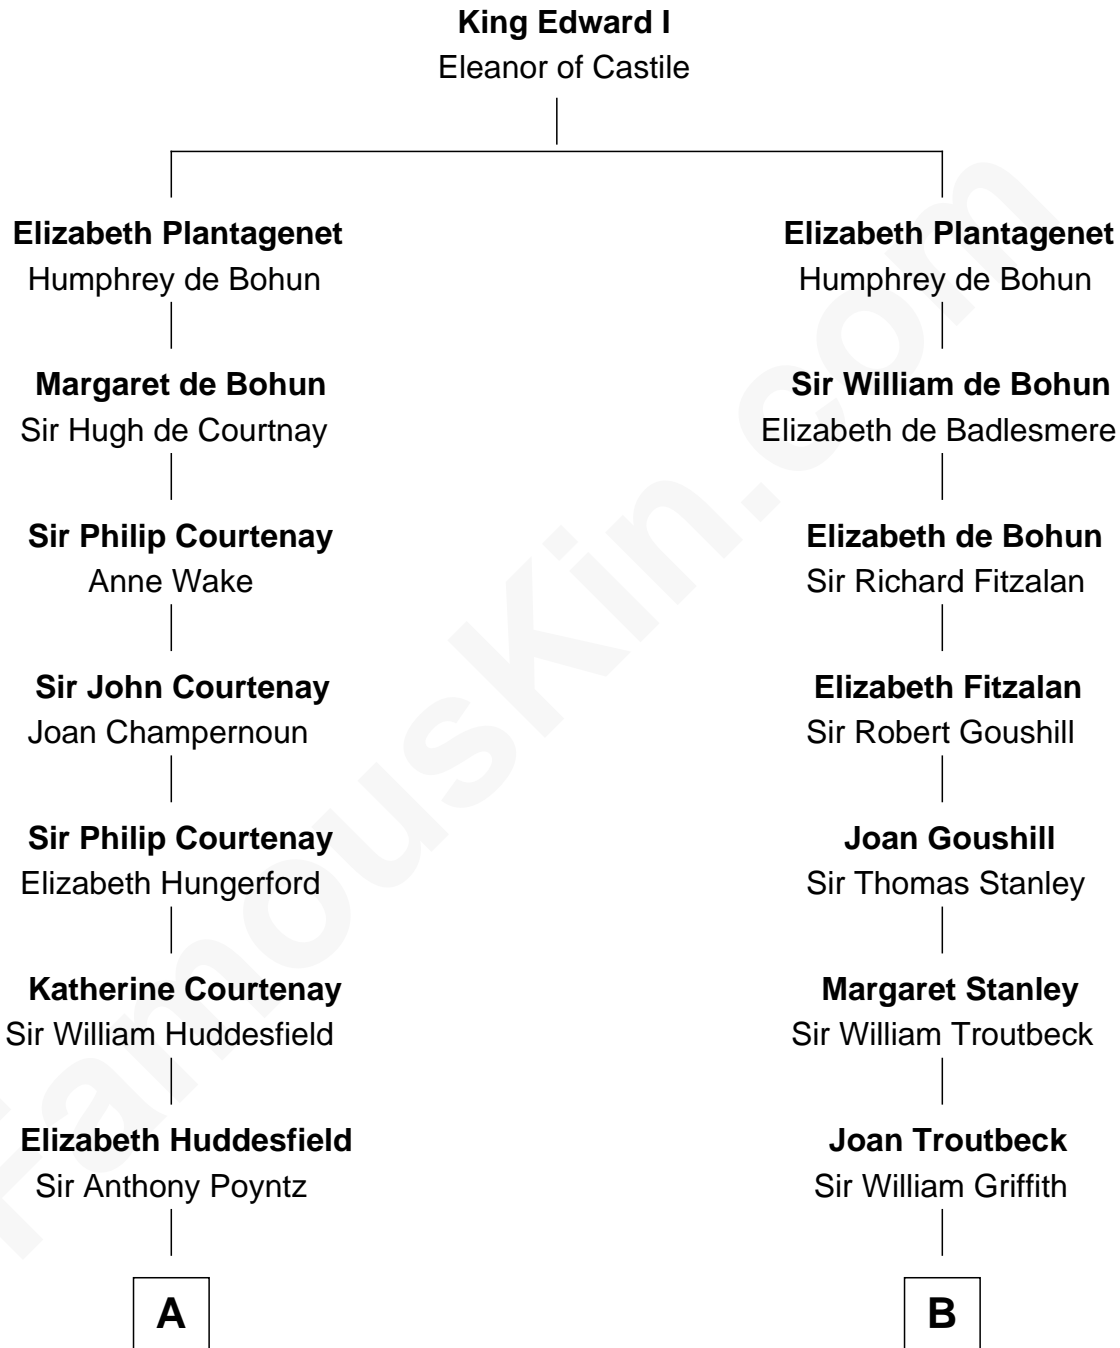

Abigail (Smith) Adams

First Lady of President John Adams