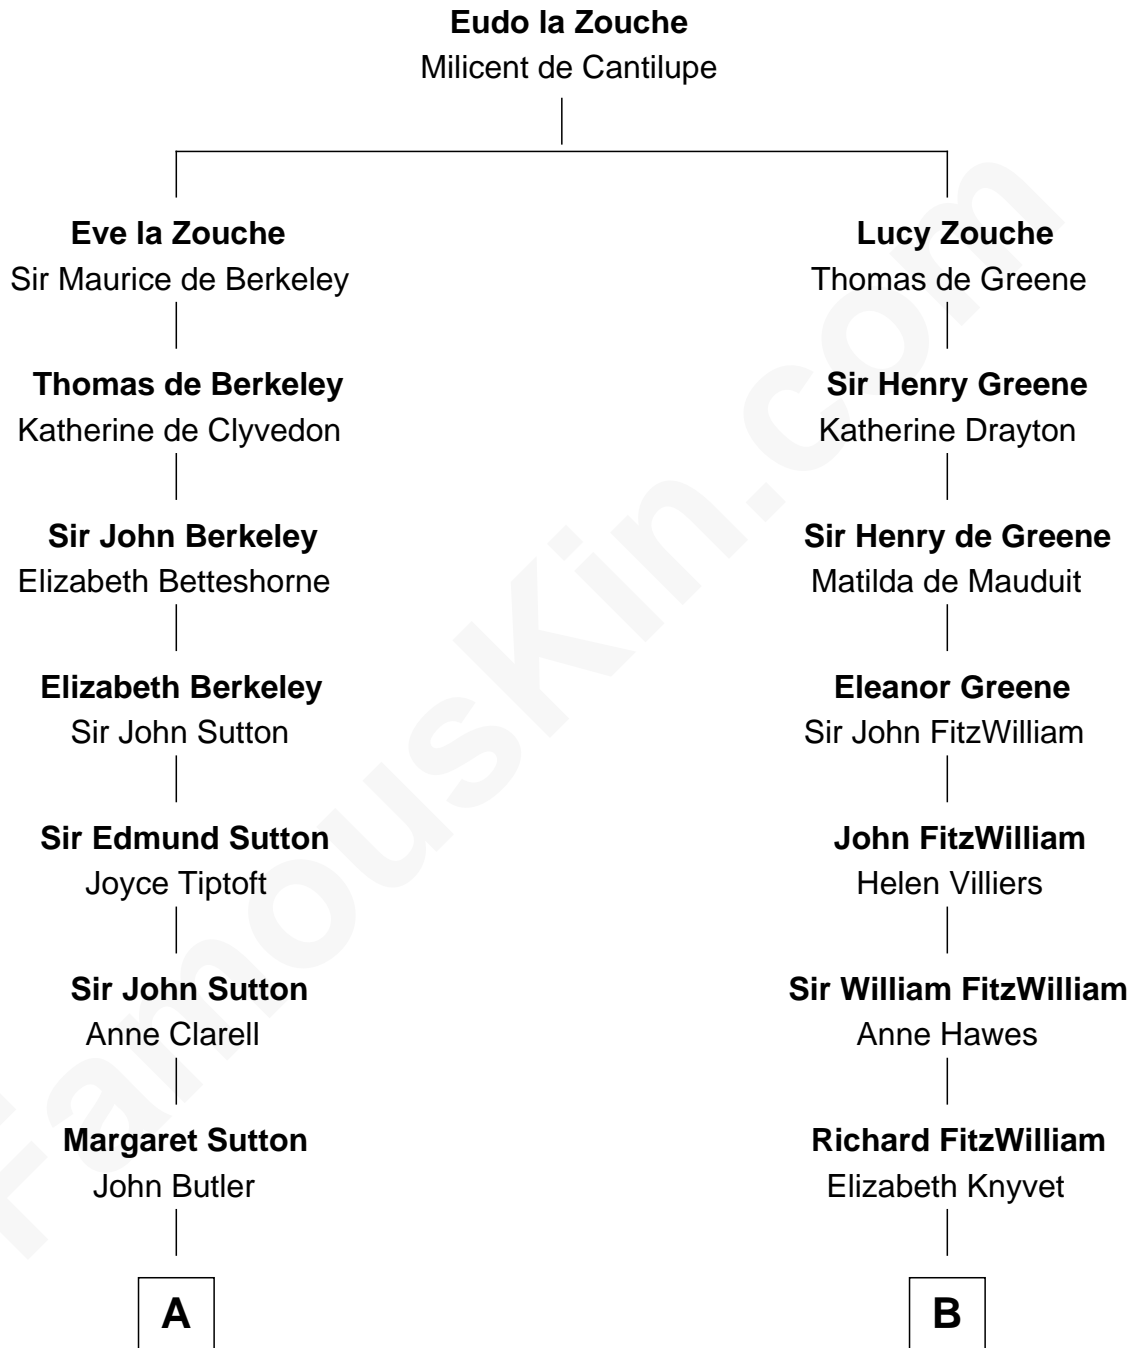

FamousKin.com

Relationship Chart of

Kit Harington

TV Actor - "Game of Thrones"

14th cousin 7 times removed of

Abigail (Smith) Adams

First Lady of President John Adams

C

Edward Henry Legge
Cordelia Twysden Molesworth

Lois Marjorie Legge
Ernest Wriothesley Denny

Lavender Cecilia Denny
John Charles Dundas Harington

Sir David Richard Harington
Deborah Jane Catesby

Kit Harington
TV Actor - "Game of Thrones"