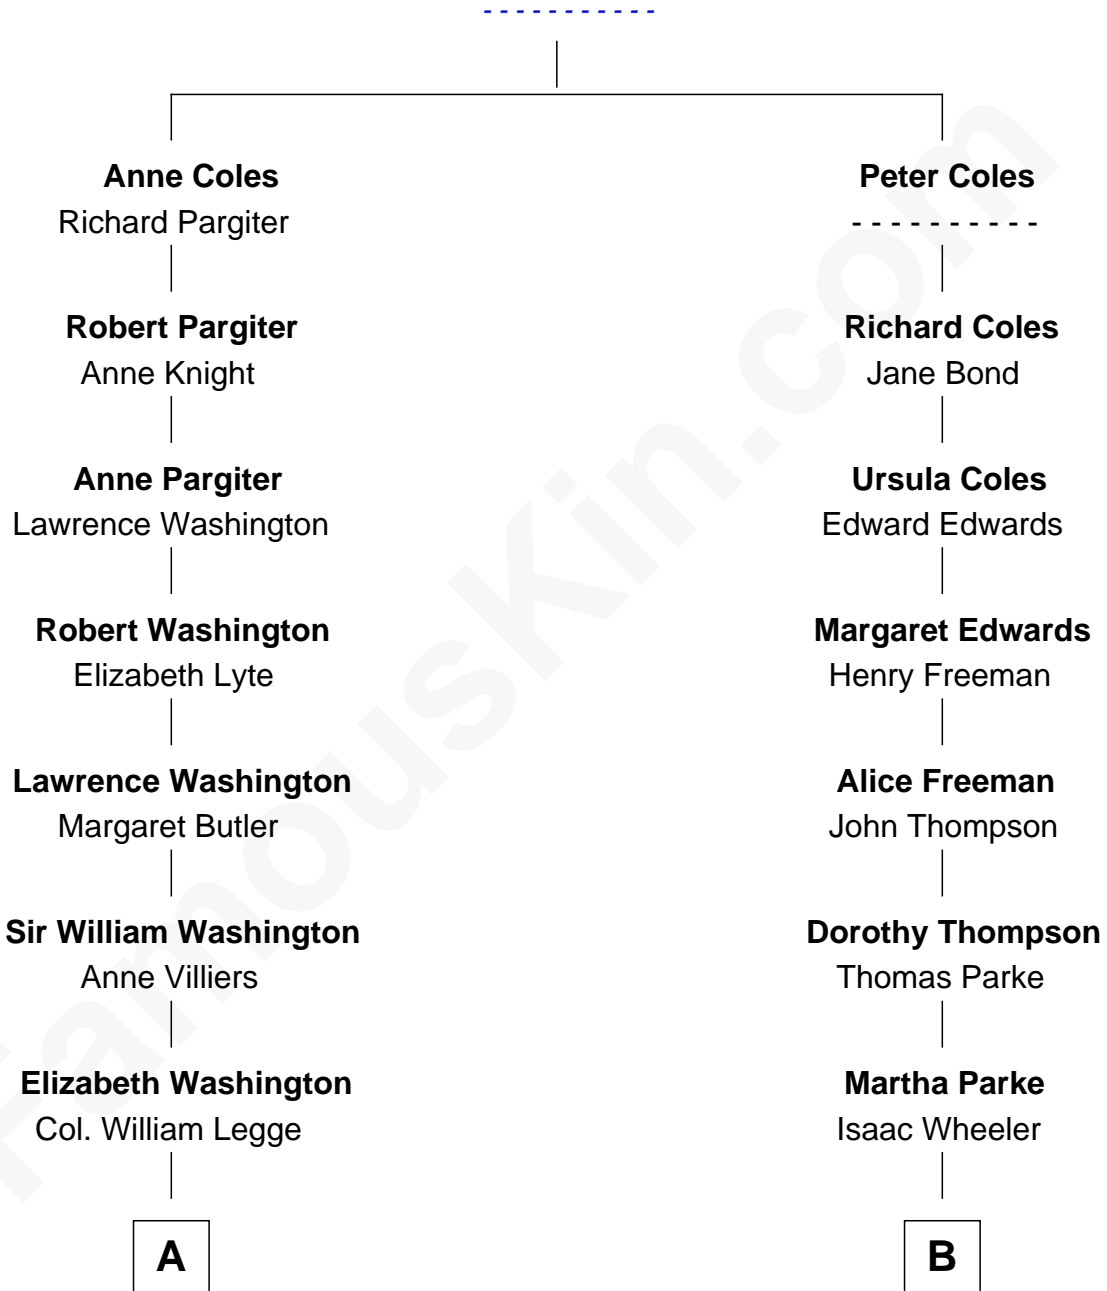

## Relationship Chart of

### Kit Harington

TV Actor - "Game of Thrones"

16th cousin 1 time removed of

### Ted Danson

TV Actor - "Cheers", "CSI"

Richard Coles

Kit Harington photo by [Gage Skidmore](#) (CC BY-SA 2.0)

Ted Danson photo by [Rob Dicaterino](#) (CC BY 2.0)