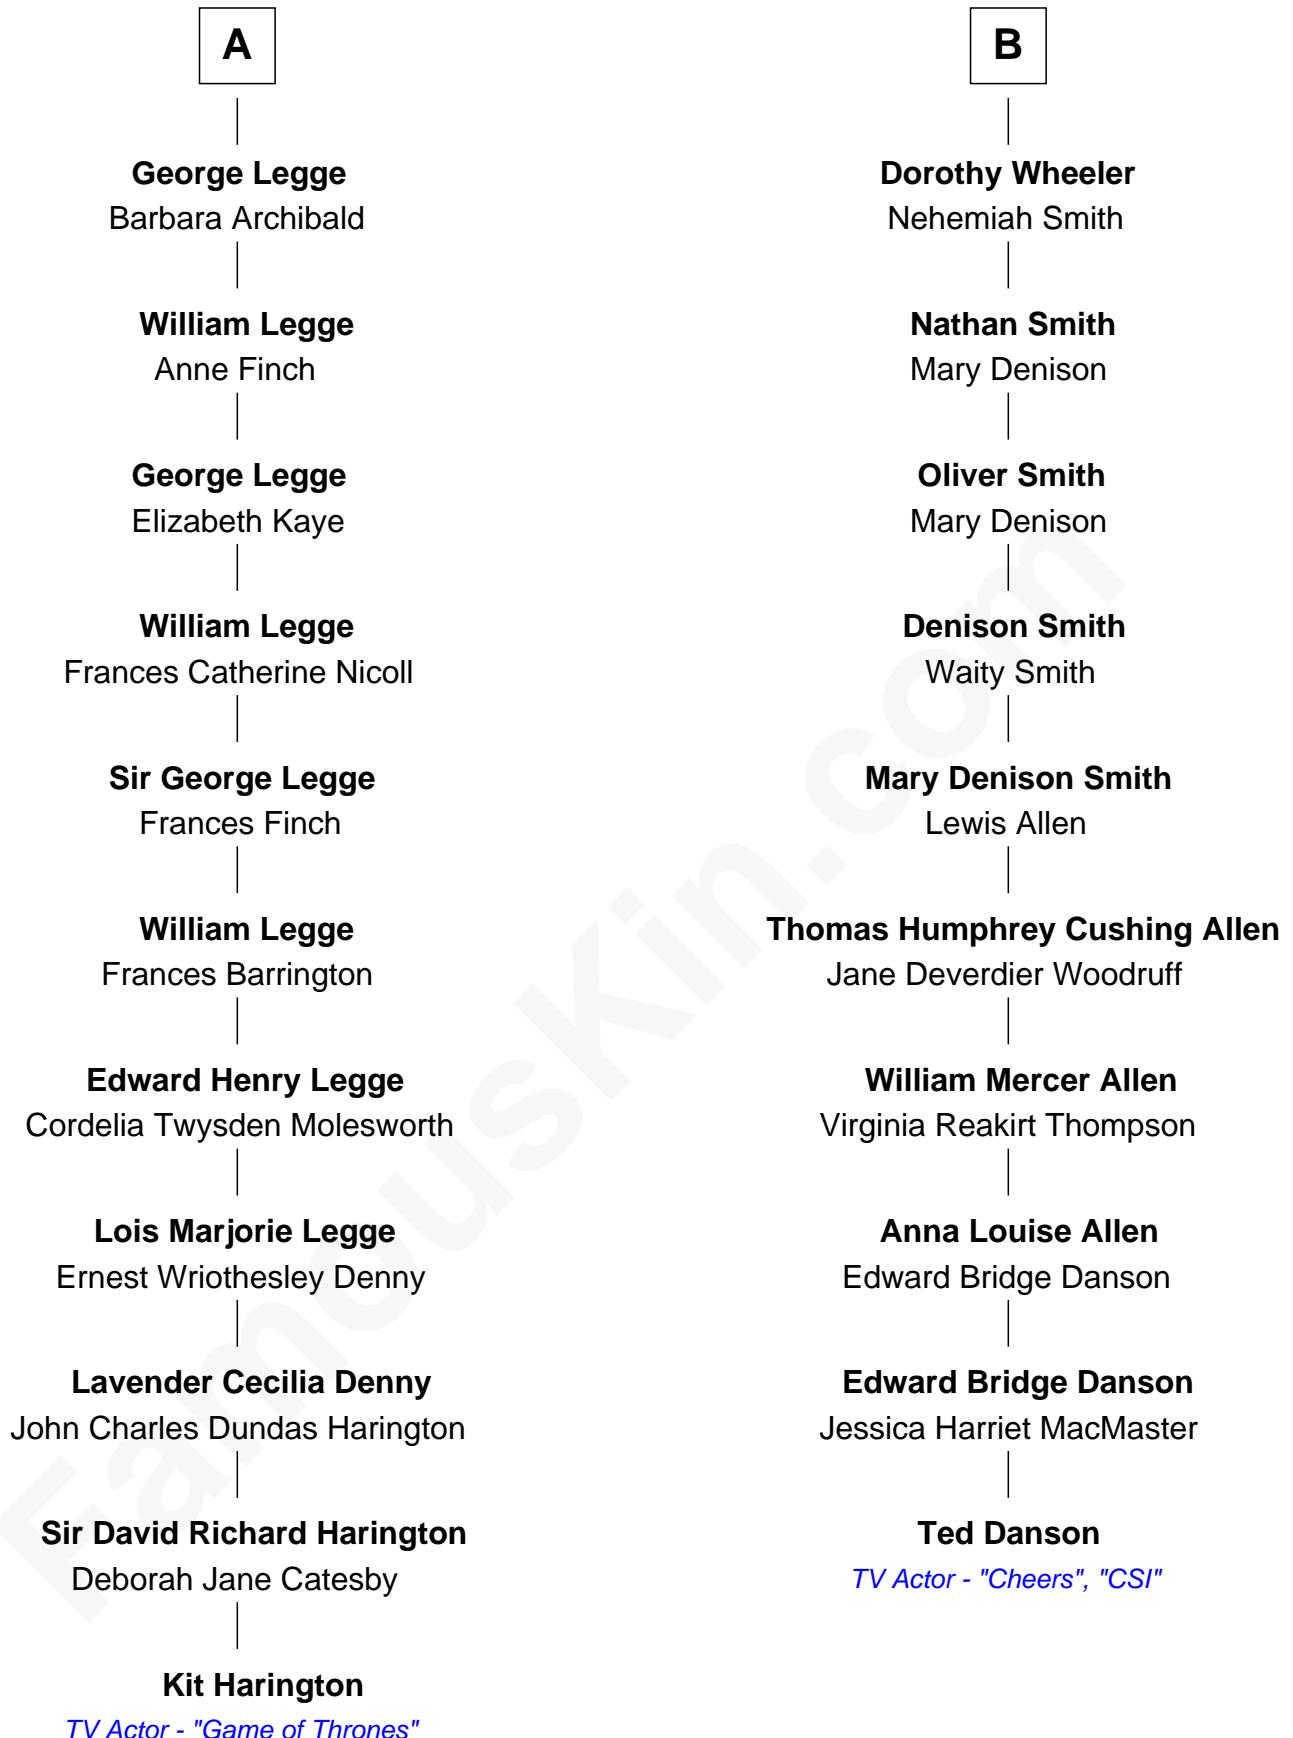

## Relationship Chart of

### Kit Harington

TV Actor - "Game of Thrones"

16th cousin 1 time removed of

### Ted Danson

TV Actor - "Cheers", "CSI"

Richard Coles

Kit Harington photo by [Gage Skidmore](#) (CC BY-SA 2.0)

Ted Danson photo by [Rob Dicaterino](#) (CC BY 2.0)