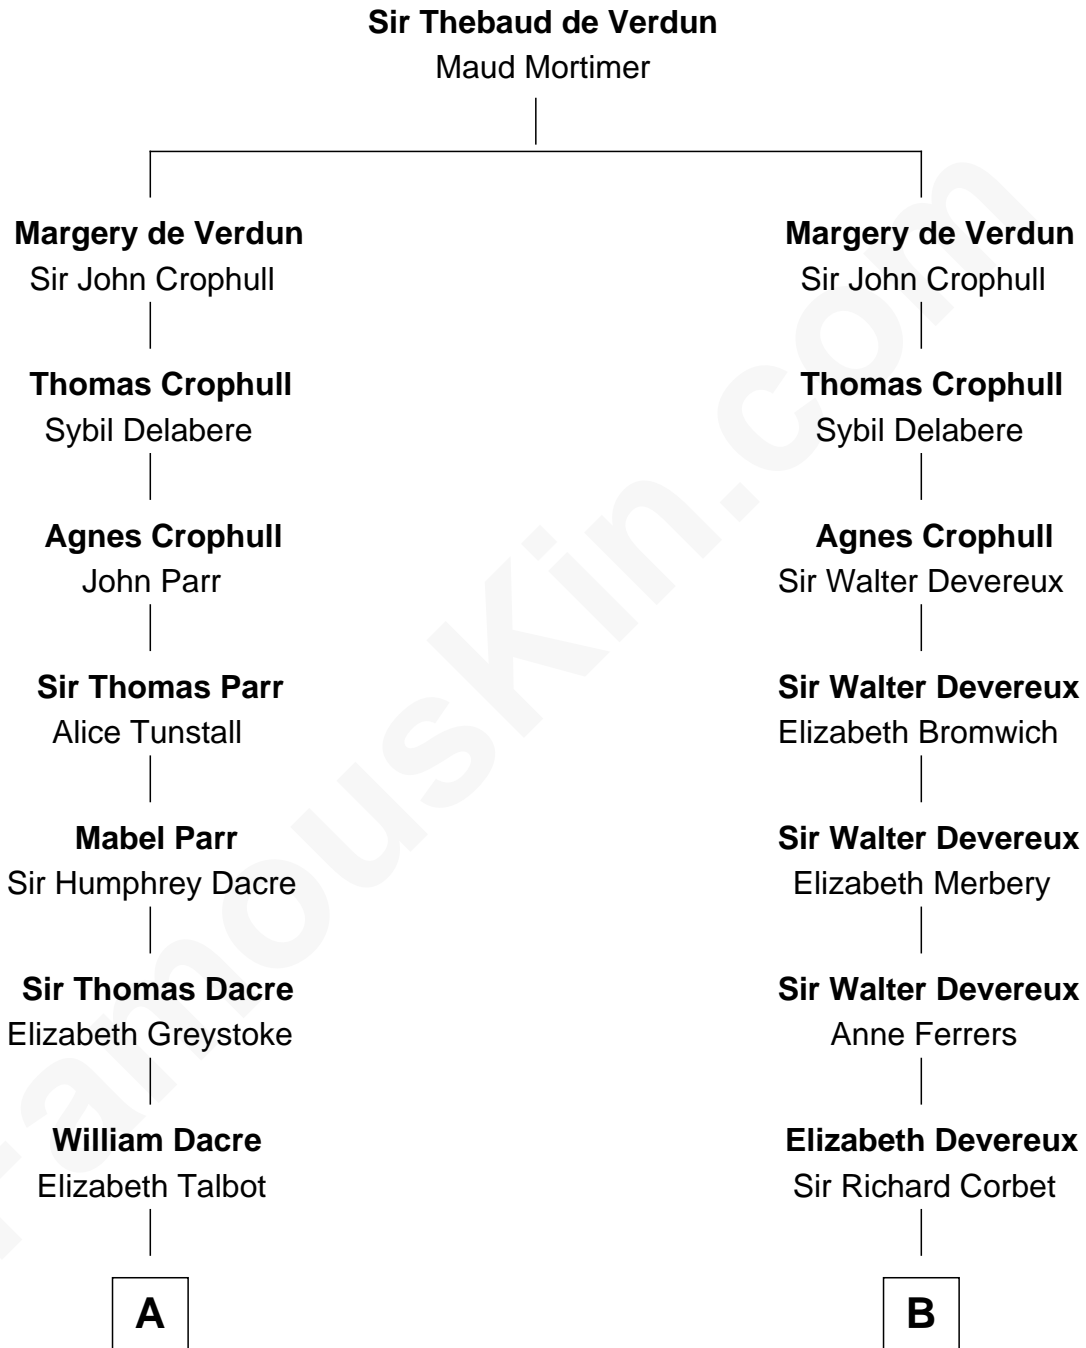

FamousKin.com

Relationship Chart of

Kit Harington

TV Actor - "Game of Thrones"

20th cousin 1 time removed of

Orson Welles

Radio, Stage, and Movie Actor

C

Edward Henry Legge
Cordelia Twysden Molesworth

Lois Marjorie Legge
Ernest Wriothesley Denny

Lavender Cecilia Denny
John Charles Dundas Harington

Sir David Richard Harington
Deborah Jane Catesby

Kit Harington
TV Actor - "Game of Thrones"