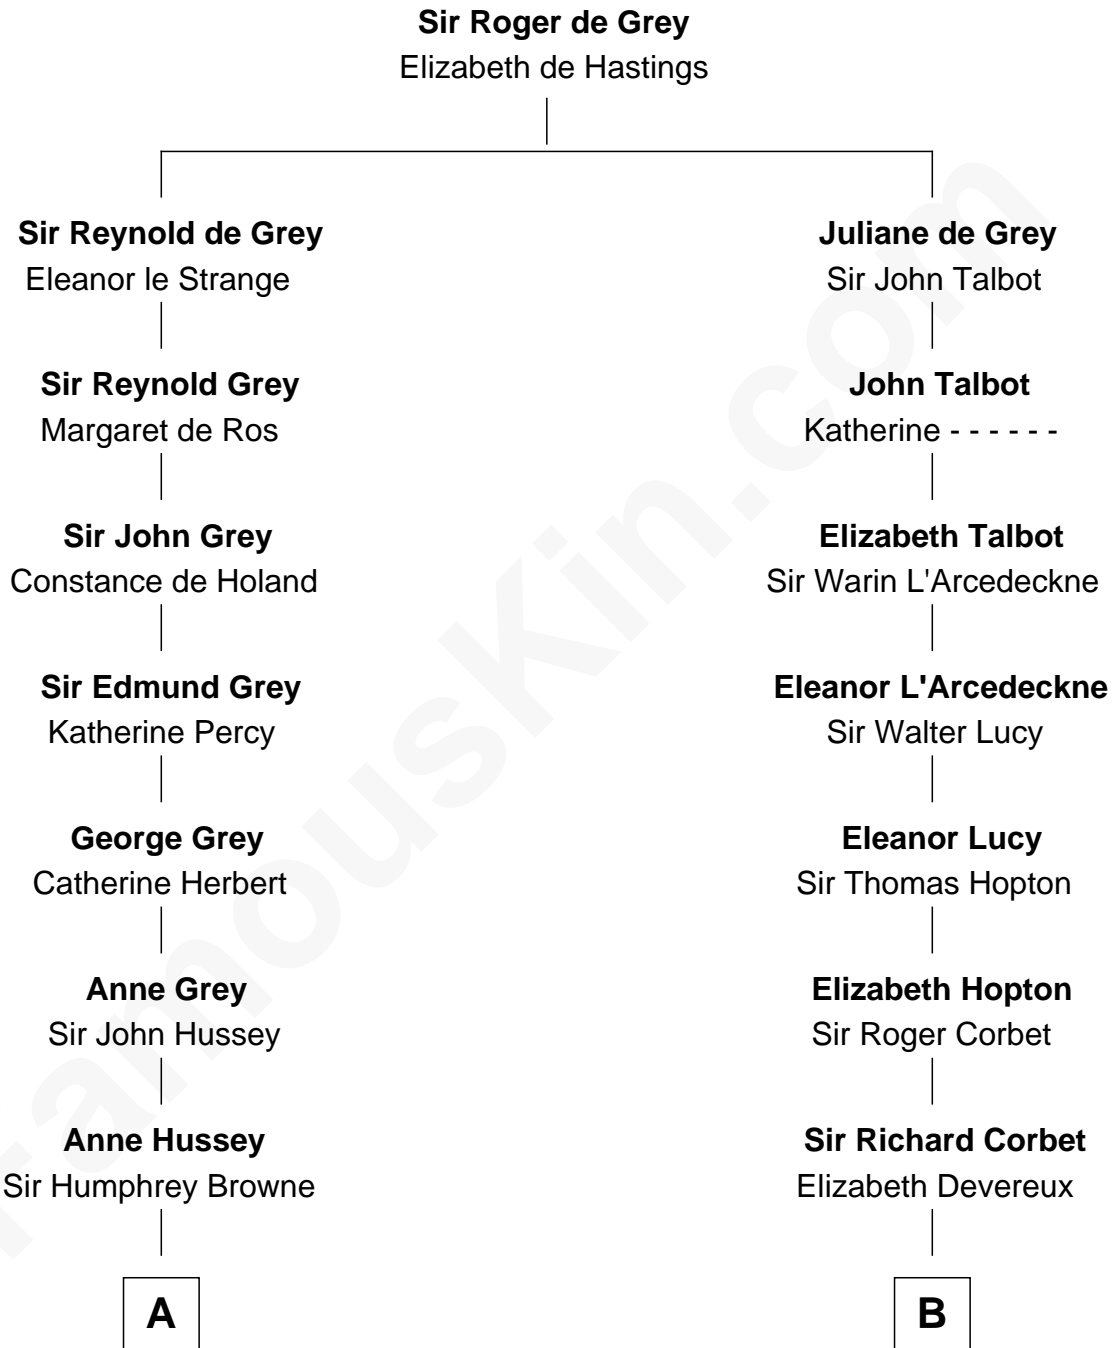

# FamousKin.com Relationship Chart of

**Kit Harington**

TV Actor - "Game of Thrones"

20th cousin of

**Orson Welles**

Radio, Stage, and Movie Actor

**C**

**Lois Marjorie Legge**  
Ernest Wriothesley Denny

**Lavender Cecilia Denny**  
John Charles Dundas Harington

**Sir David Richard Harington**  
Deborah Jane Catesby

**Kit Harington**  
*TV Actor - "Game of Thrones"*

**D**

**Henry Hill Welles**  
Mary Putnam