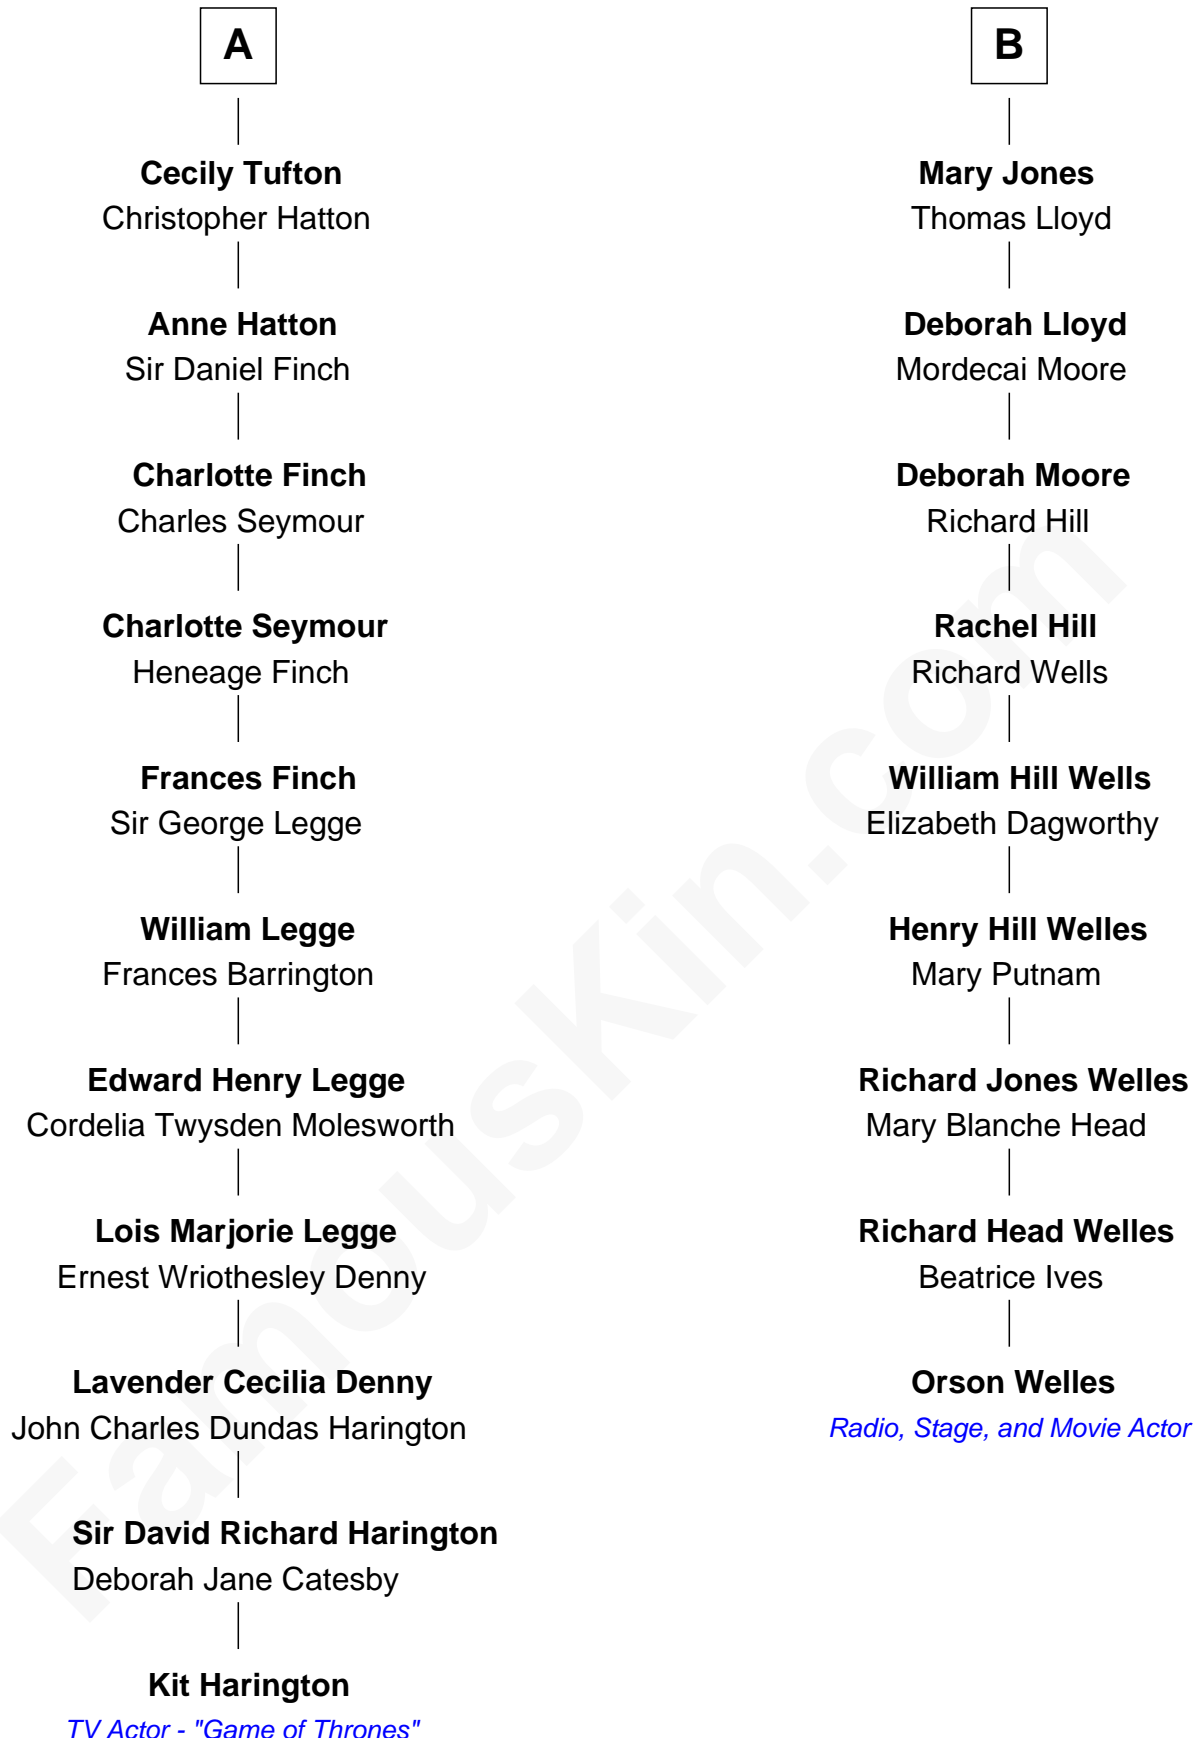

FamousKin.com

Relationship Chart of

Kit Harington

TV Actor - "Game of Thrones"

15th cousin 2 times removed of

Orson Welles

Radio, Stage, and Movie Actor

Kit Harington photo by [Gage Skidmore](#) (CC BY-SA 2.0)