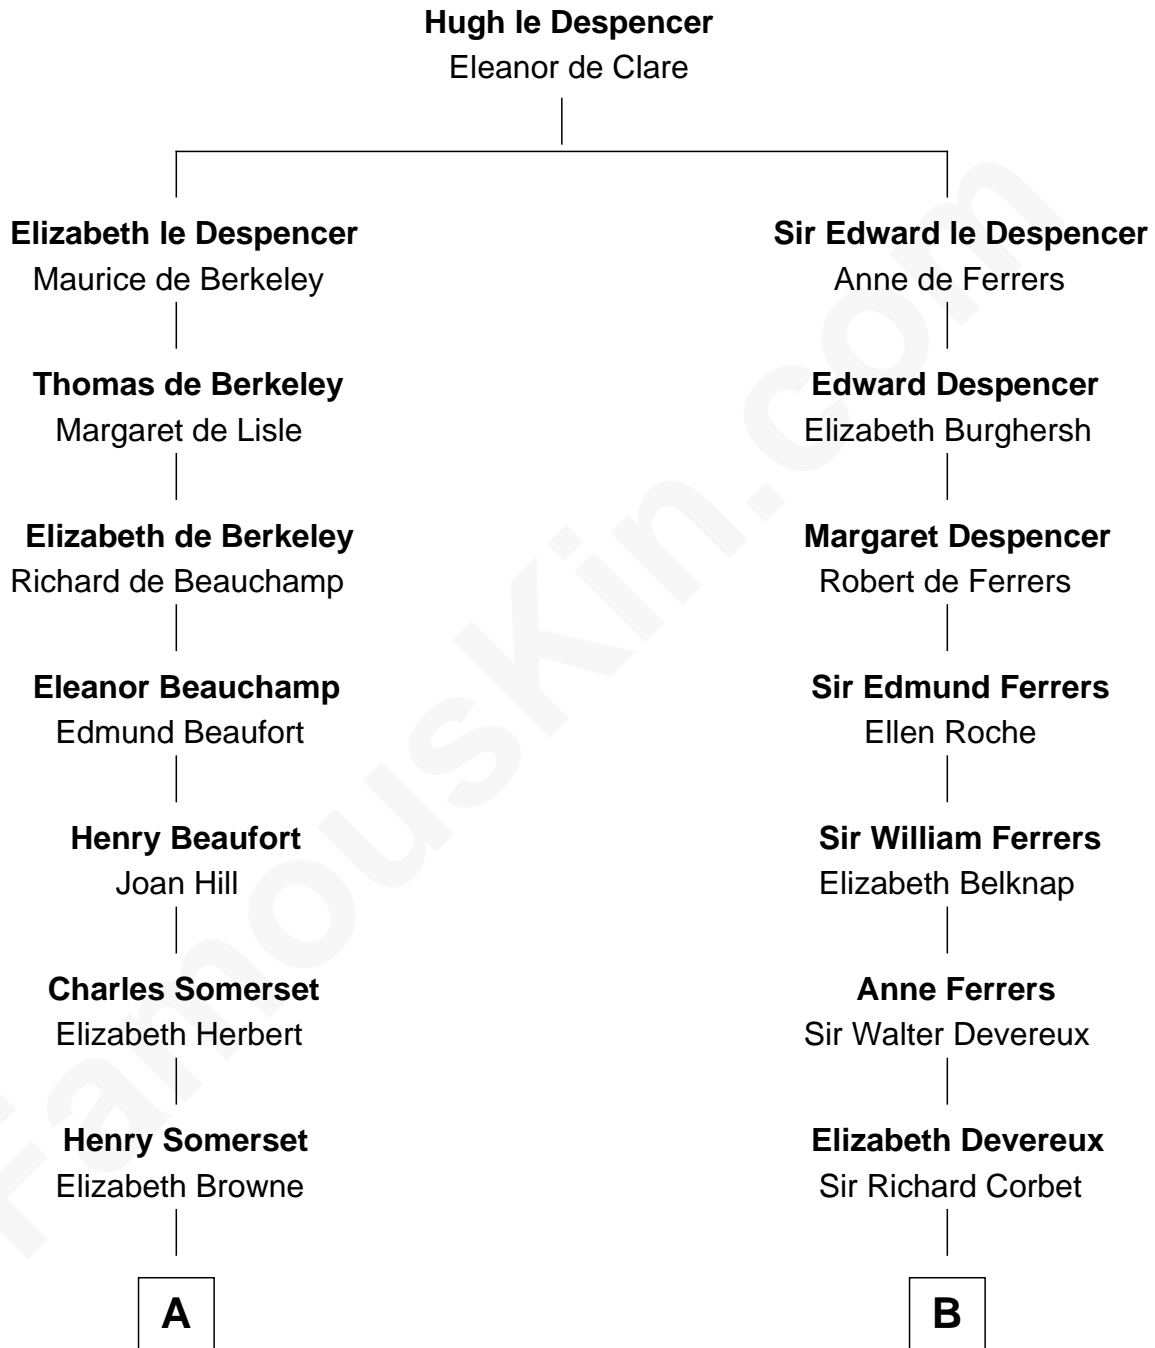

FamousKin.com Relationship Chart of

Kit Harington

TV Actor - "Game of Thrones"

20th cousin 1 time removed of

Orson Welles

Radio, Stage, and Movie Actor

C

Edward Henry Legge
Cordelia Twysden Molesworth

Lois Marjorie Legge
Ernest Wriothesley Denny

Lavender Cecilia Denny
John Charles Dundas Harington

Sir David Richard Harington
Deborah Jane Catesby

Kit Harington
TV Actor - "Game of Thrones"

D

Henry Hill Welles
Mary Putnam