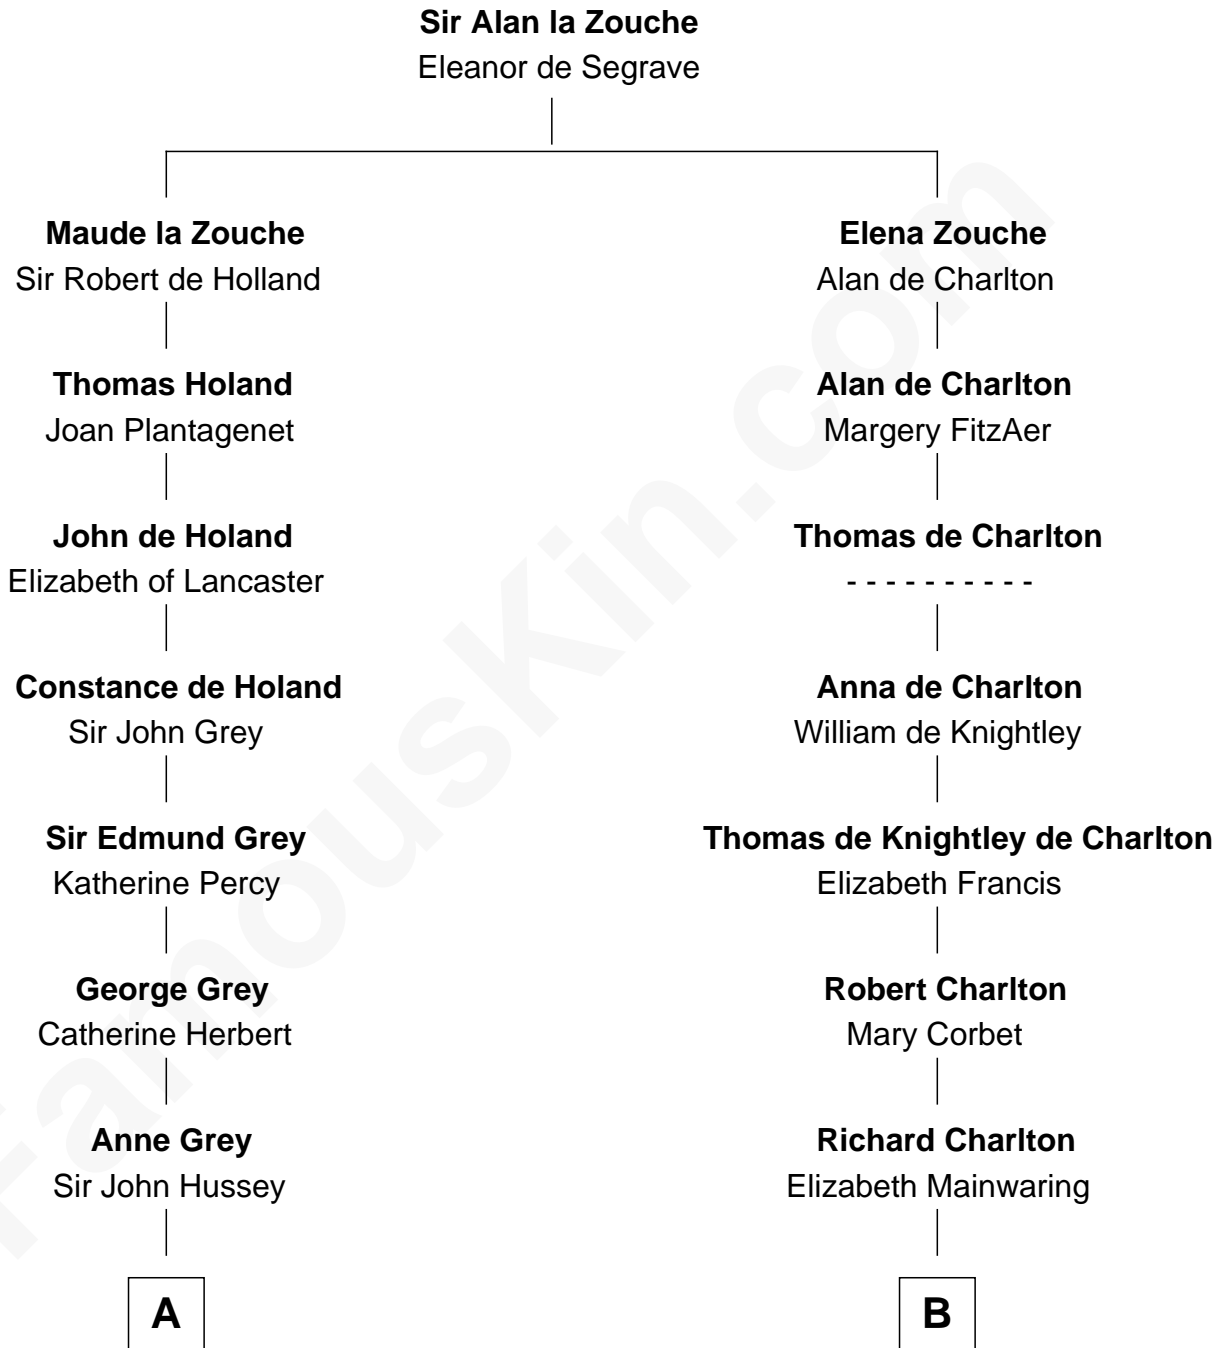

FamousKin.com

Relationship Chart of

Kit Harington

TV Actor - "Game of Thrones"

15th cousin 6 times removed of

John Hancock

Signer of the Declaration of Independence

C

Edward Henry Legge
Cordelia Twysden Molesworth

Lois Marjorie Legge
Ernest Wriothesley Denny

Lavender Cecilia Denny
John Charles Dundas Harington

Sir David Richard Harington
Deborah Jane Catesby

Kit Harington
TV Actor - "Game of Thrones"