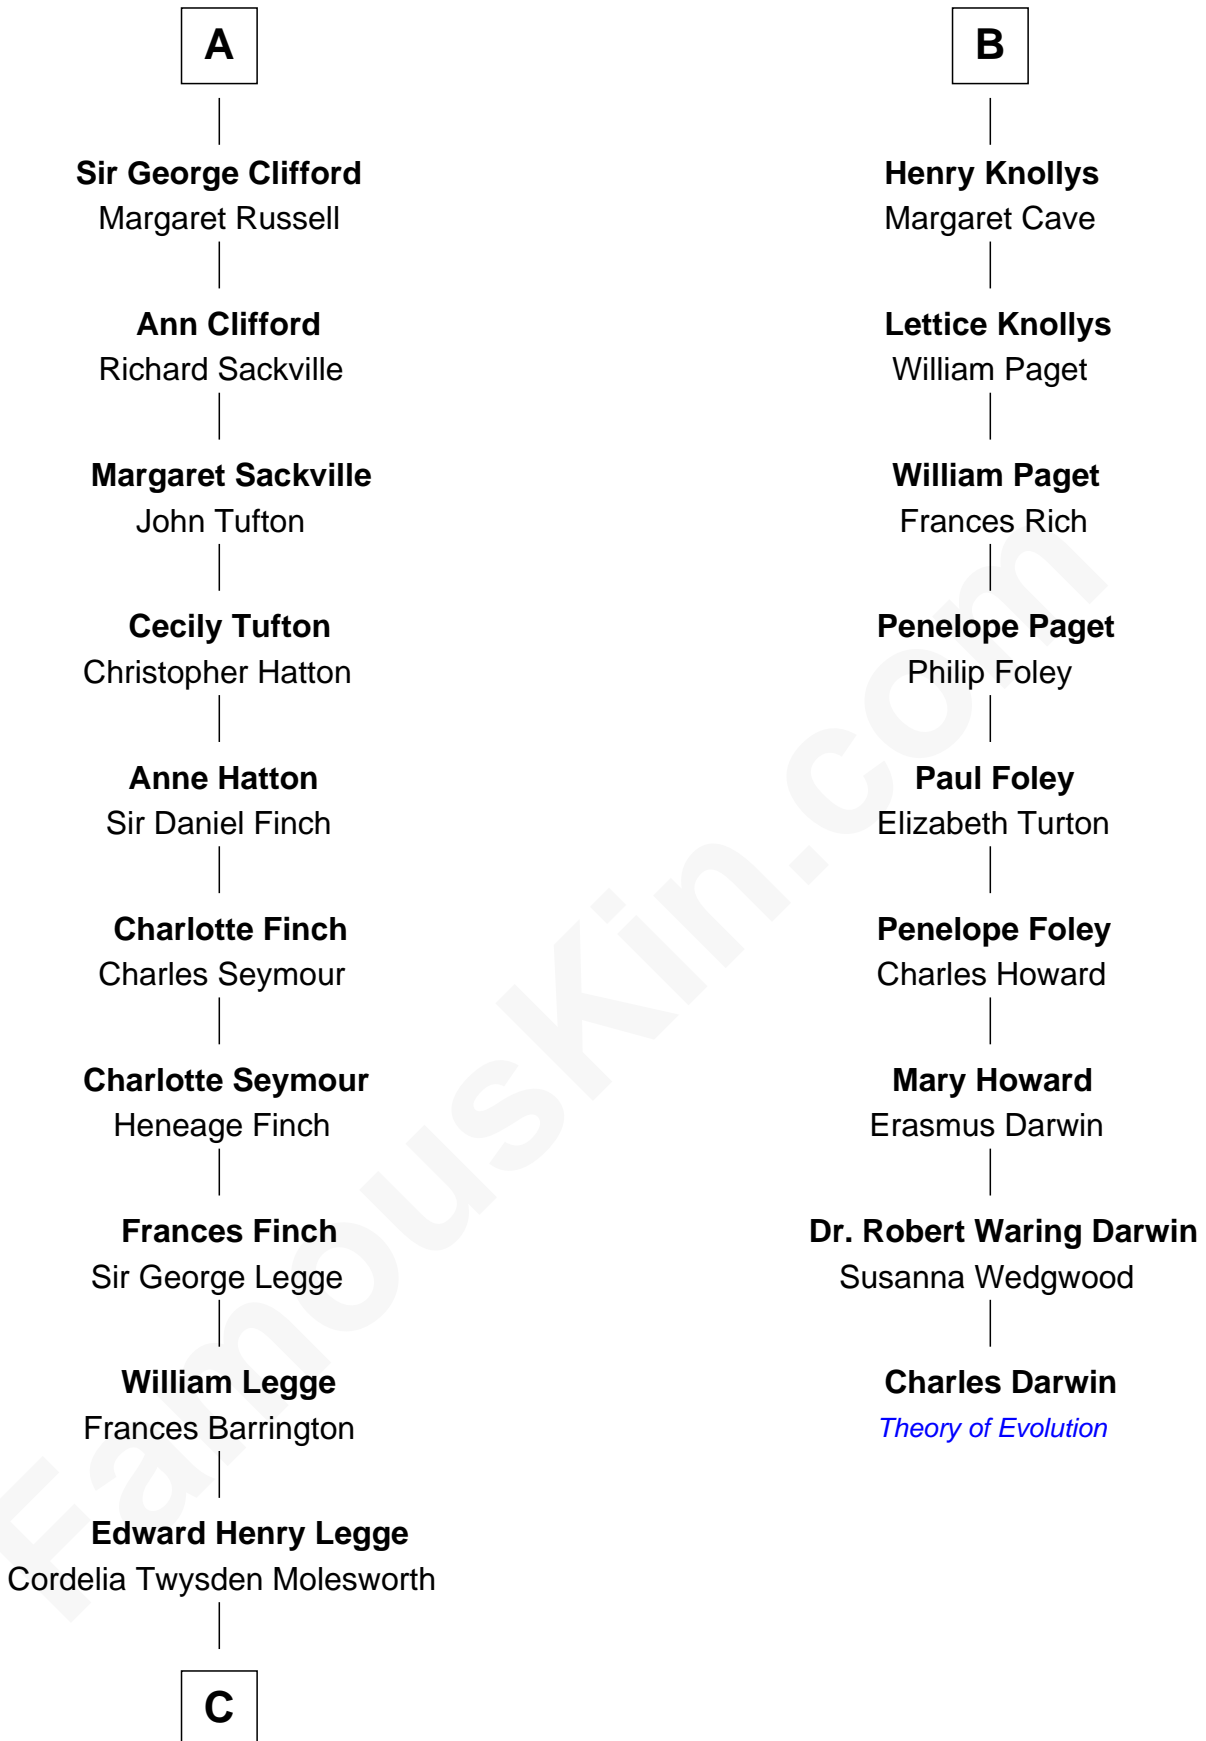

FamousKin.com Relationship Chart of

Kit Harington

TV Actor - "Game of Thrones"

15th cousin 5 times removed of

Charles Darwin

Theory of Evolution

C

—
Lois Marjorie Legge
Ernest Wriothesley Denny

—
Lavender Cecilia Denny
John Charles Dundas Harington

—
Sir David Richard Harington
Deborah Jane Catesby

—
Kit Harington
TV Actor - "Game of Thrones"

FamousKin.com