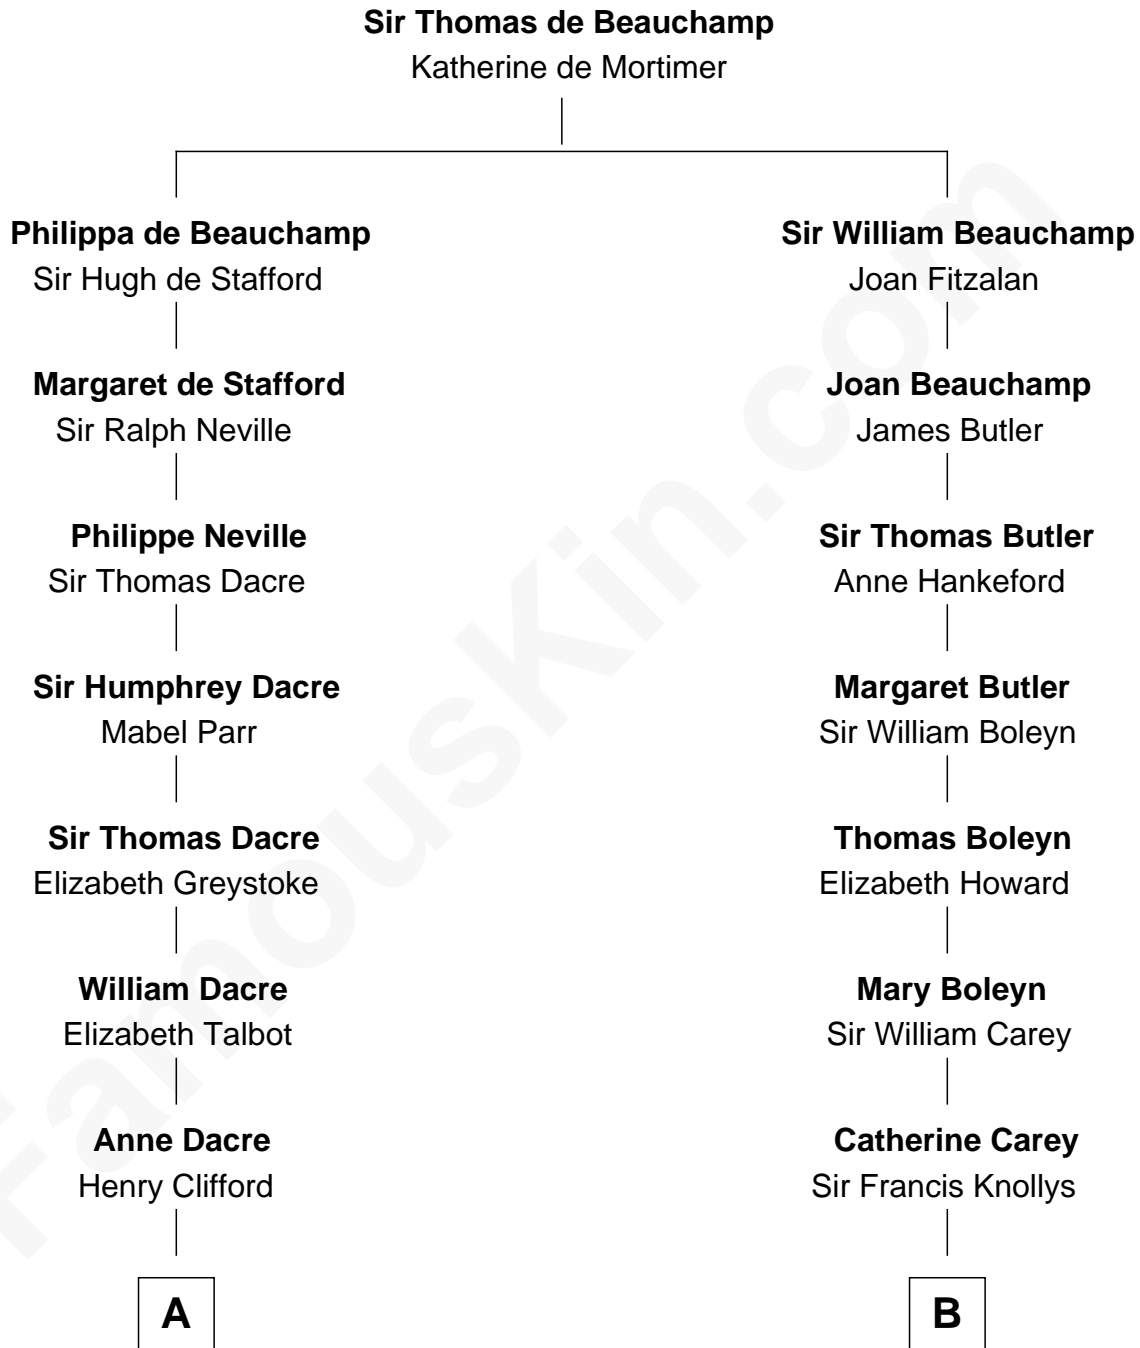

FamousKin.com Relationship Chart of

Kit Harington

TV Actor - "Game of Thrones"

15th cousin 5 times removed of

Charles Darwin

Theory of Evolution

C

—
Lois Marjorie Legge
Ernest Wriothesley Denny

—
Lavender Cecilia Denny
John Charles Dundas Harington

—
Sir David Richard Harington
Deborah Jane Catesby

—
Kit Harington
TV Actor - "Game of Thrones"

FamousKin.com