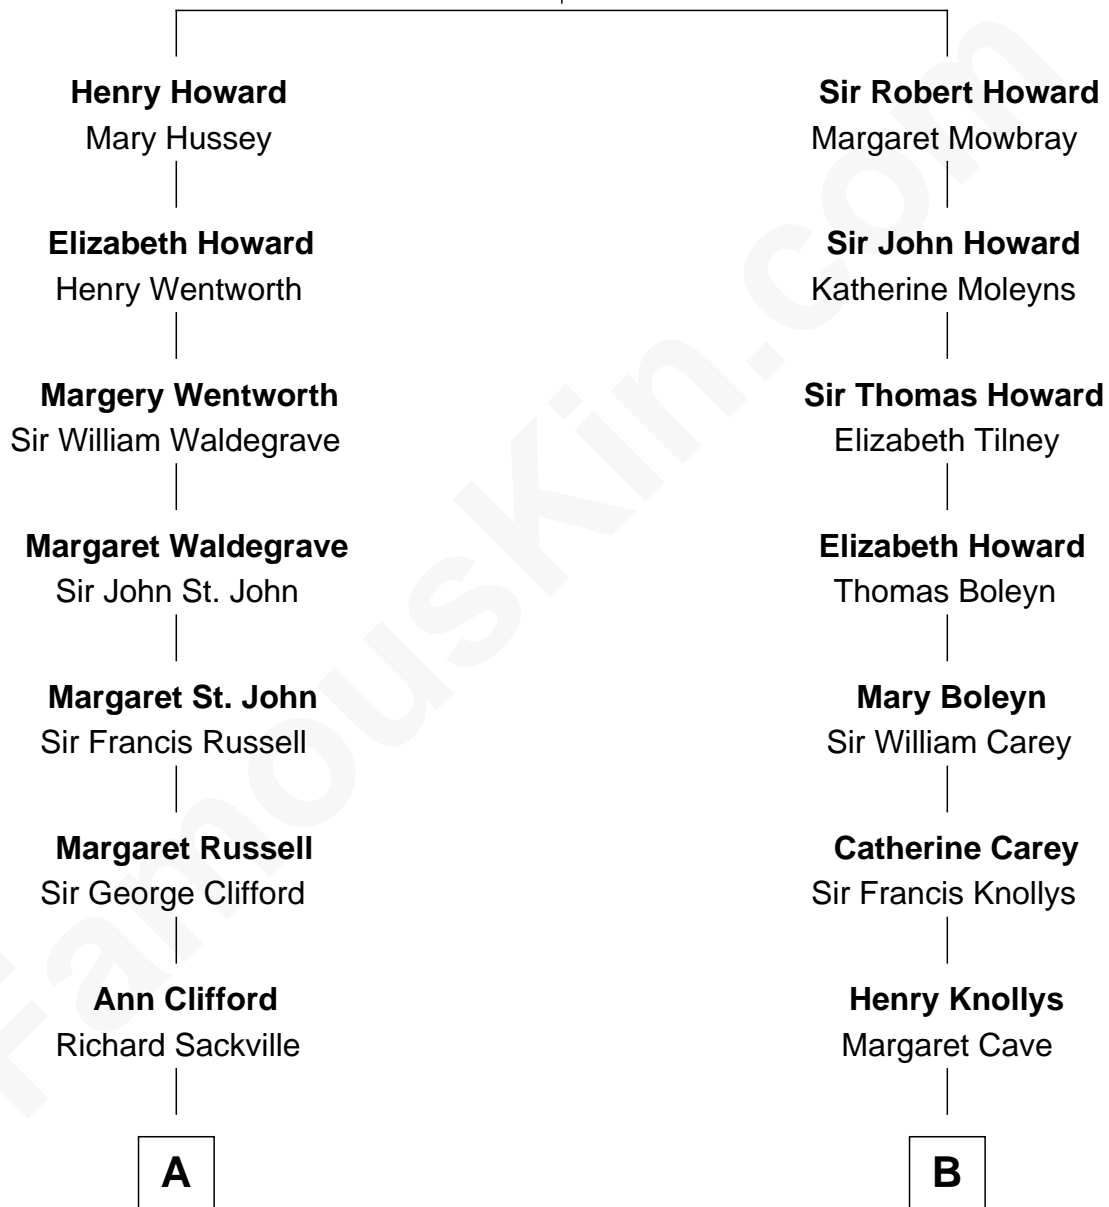

FamousKin.com

Relationship Chart of

Kit Harington

TV Actor - "Game of Thrones"

14th cousin 4 times removed of

Charles Darwin
Theory of Evolution

Sir John Howard
Alice Tendring

C

—
Sir David Richard Harington

Deborah Jane Catesby

—
Kit Harington

TV Actor - "Game of Thrones"

FamousKin.com