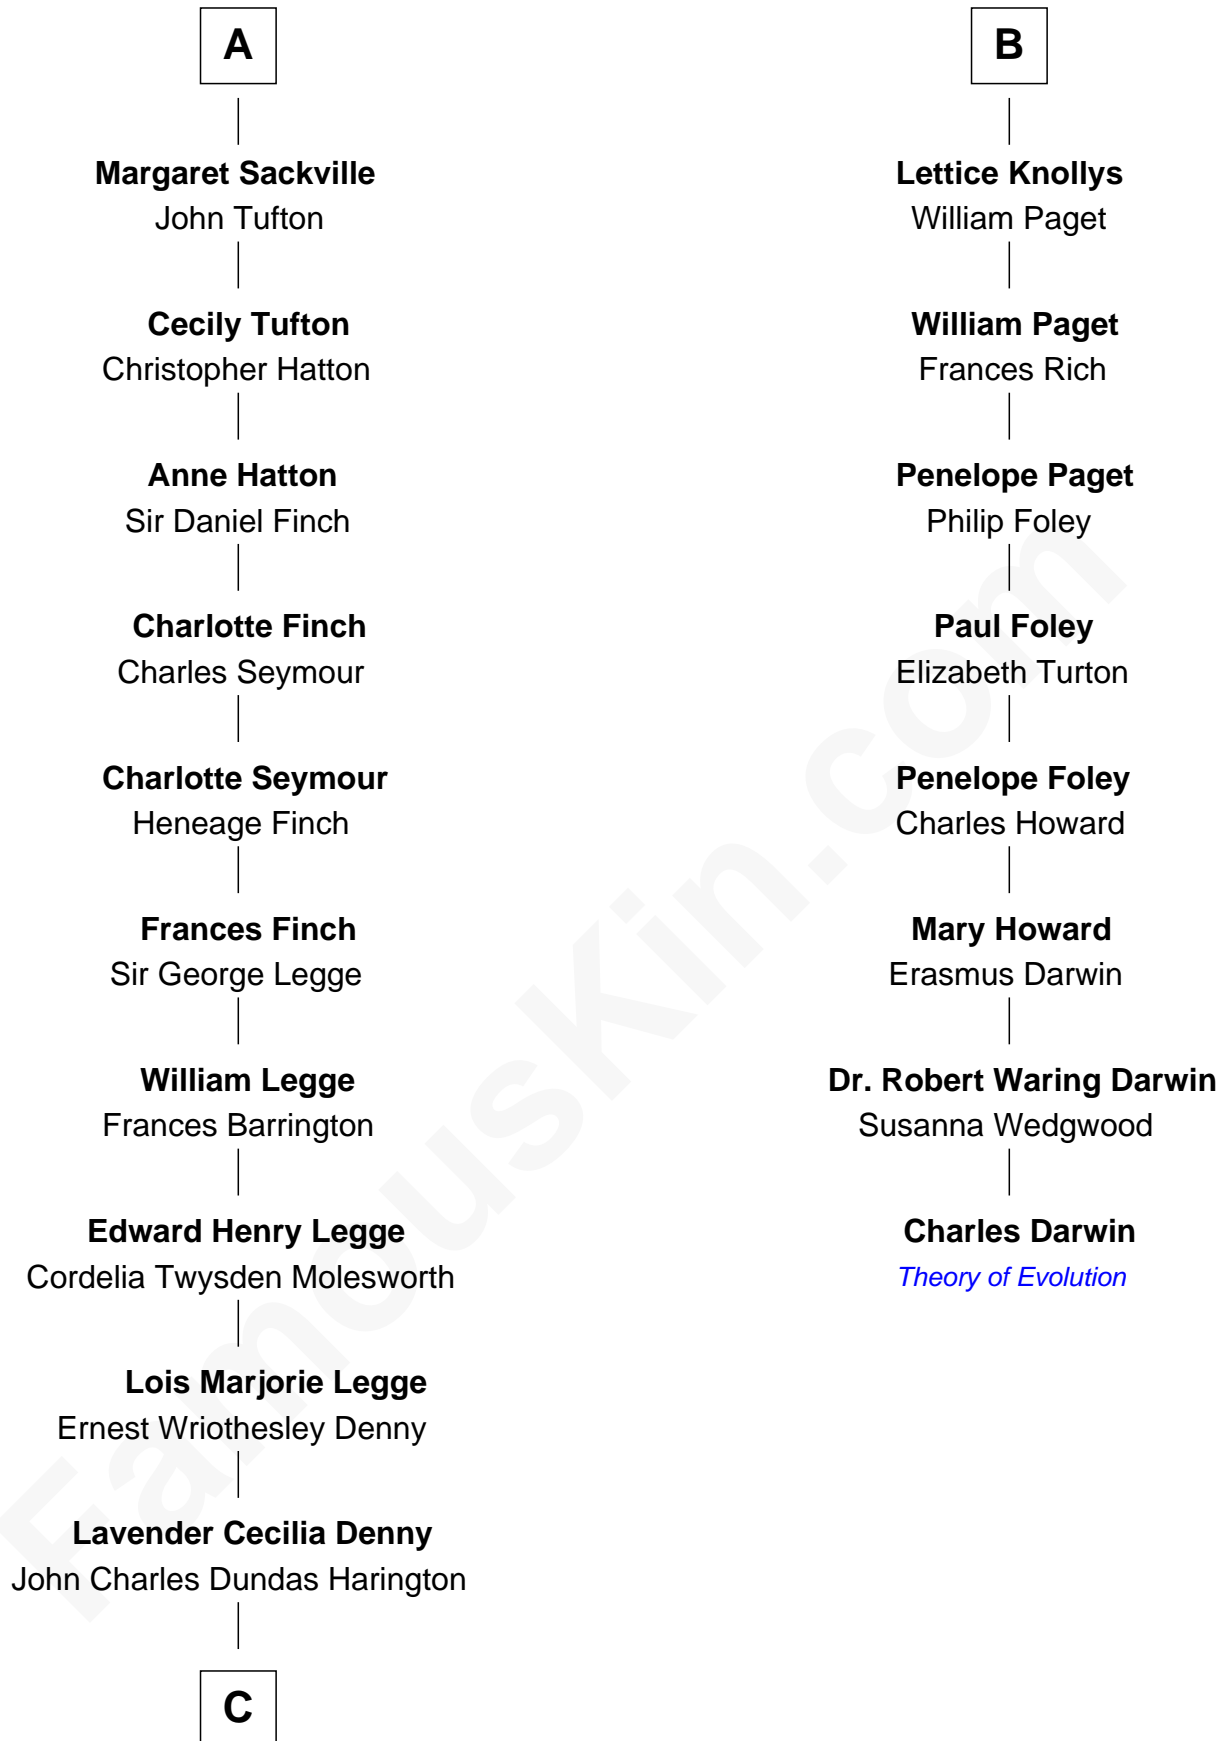

FamousKin.com

Relationship Chart of

Kit Harington

TV Actor - "Game of Thrones"

14th cousin 4 times removed of

Charles Darwin
Theory of Evolution

Sir John Howard
Alice Tendring

C

—
Sir David Richard Harington

Deborah Jane Catesby

—
Kit Harington

TV Actor - "Game of Thrones"

FamousKin.com