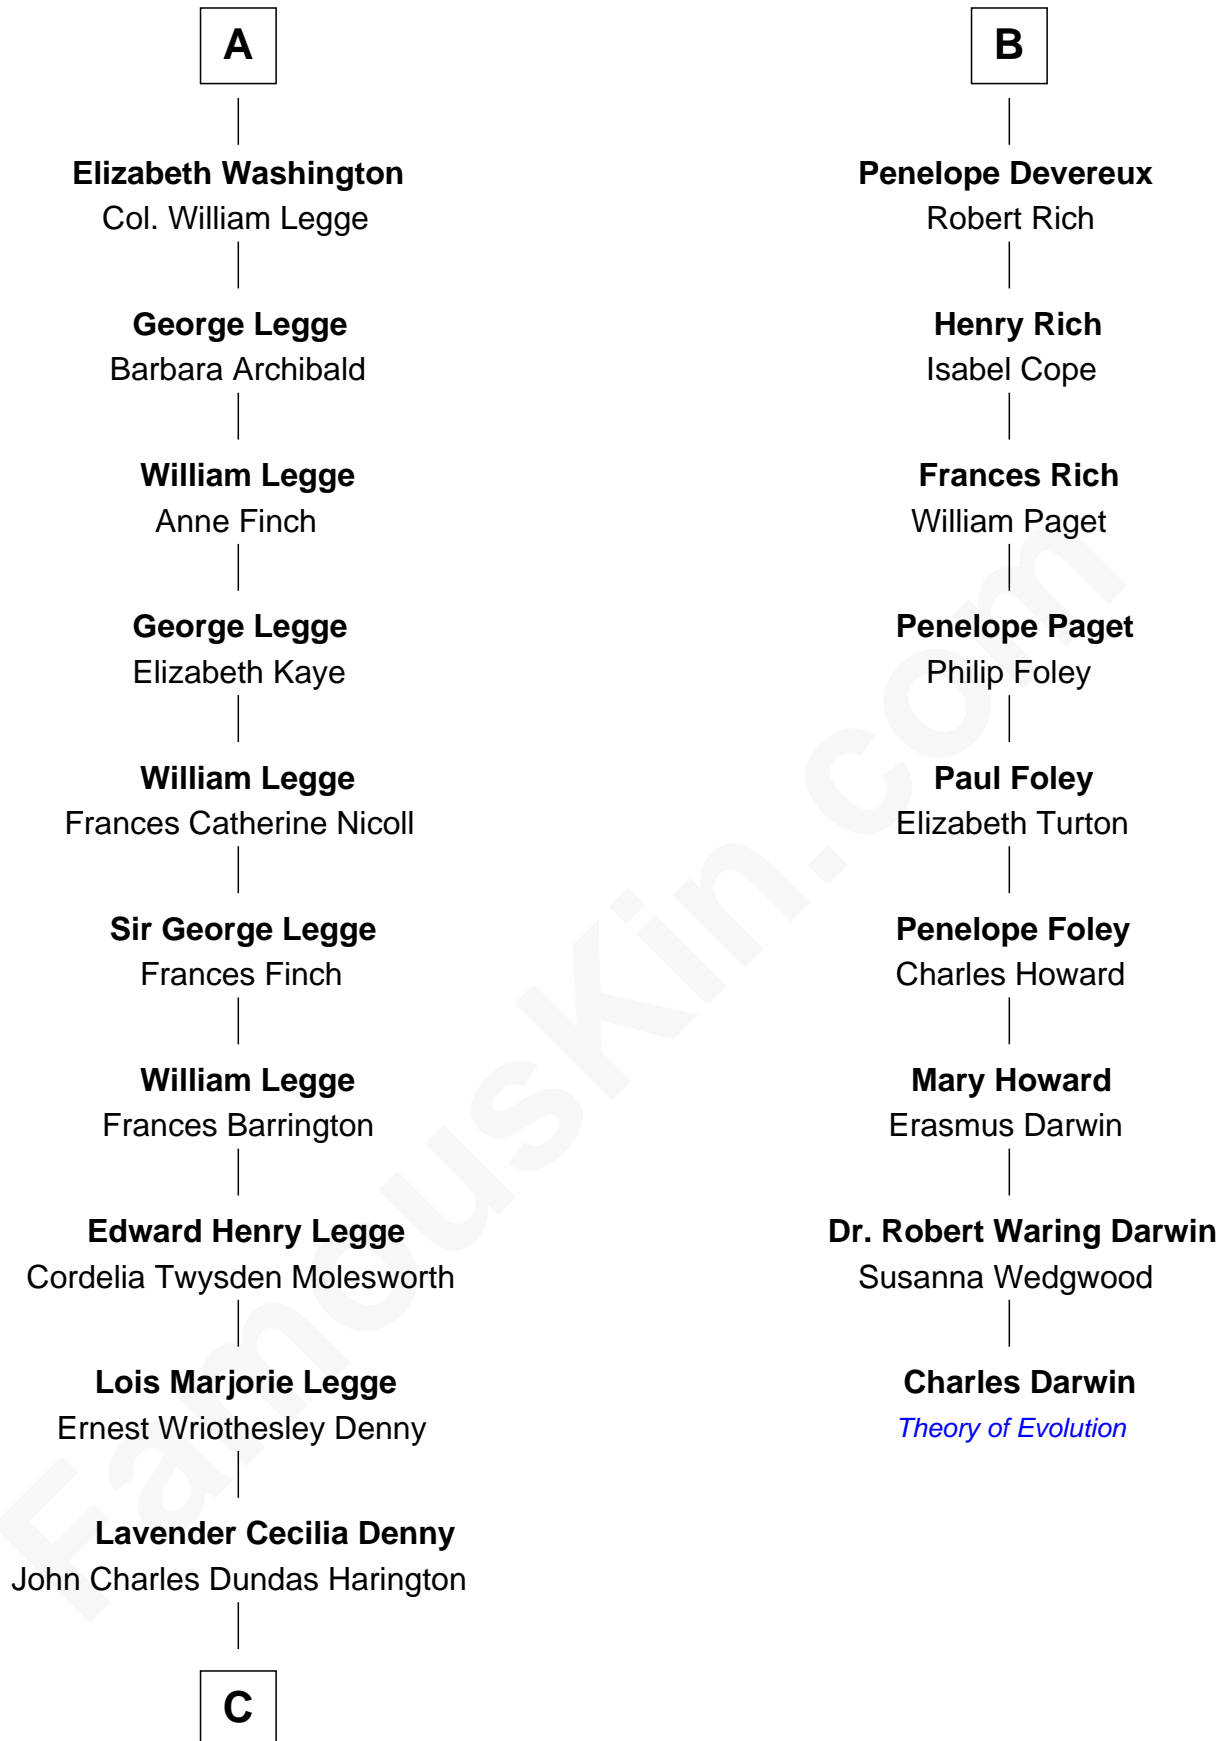

FamousKin.com

Relationship Chart of

Kit Harington

TV Actor - "Game of Thrones"

15th cousin 3 times removed of

Charles Darwin

Theory of Evolution

C

Sir David Richard Harington

Deborah Jane Catesby

Kit Harington

TV Actor - "Game of Thrones"

FamousKin.com