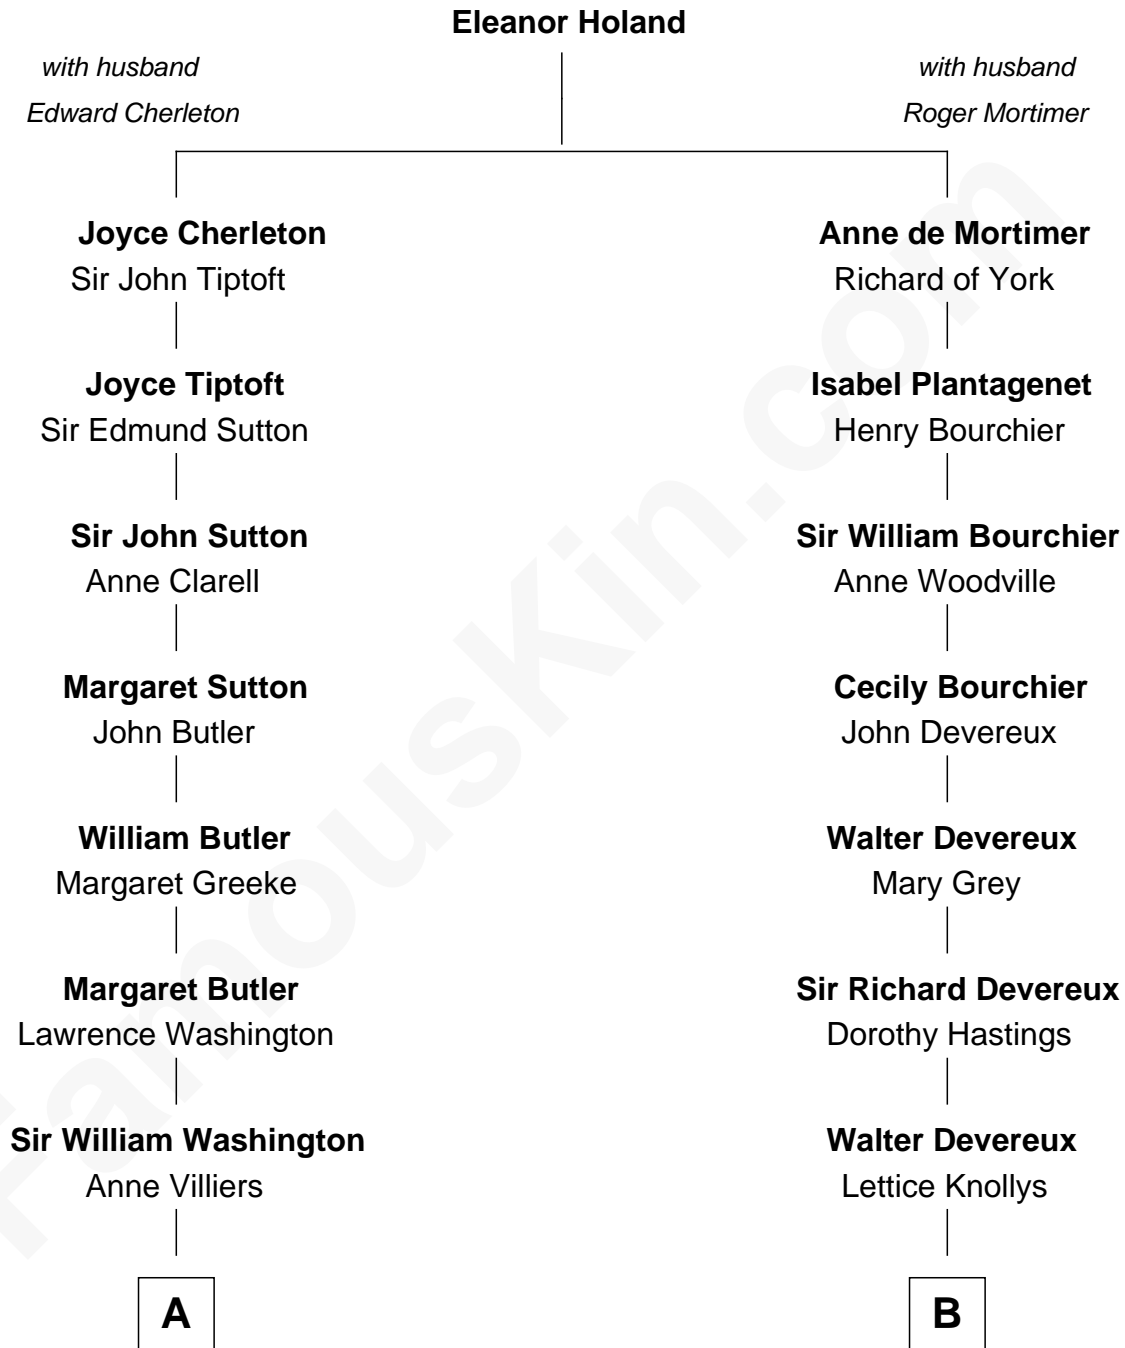

FamousKin.com

Relationship Chart of

Kit Harington

TV Actor - "Game of Thrones"

15th cousin 3 times removed of

Charles Darwin

Theory of Evolution

C

Sir David Richard Harington

Deborah Jane Catesby

Kit Harington

TV Actor - "Game of Thrones"

FamousKin.com