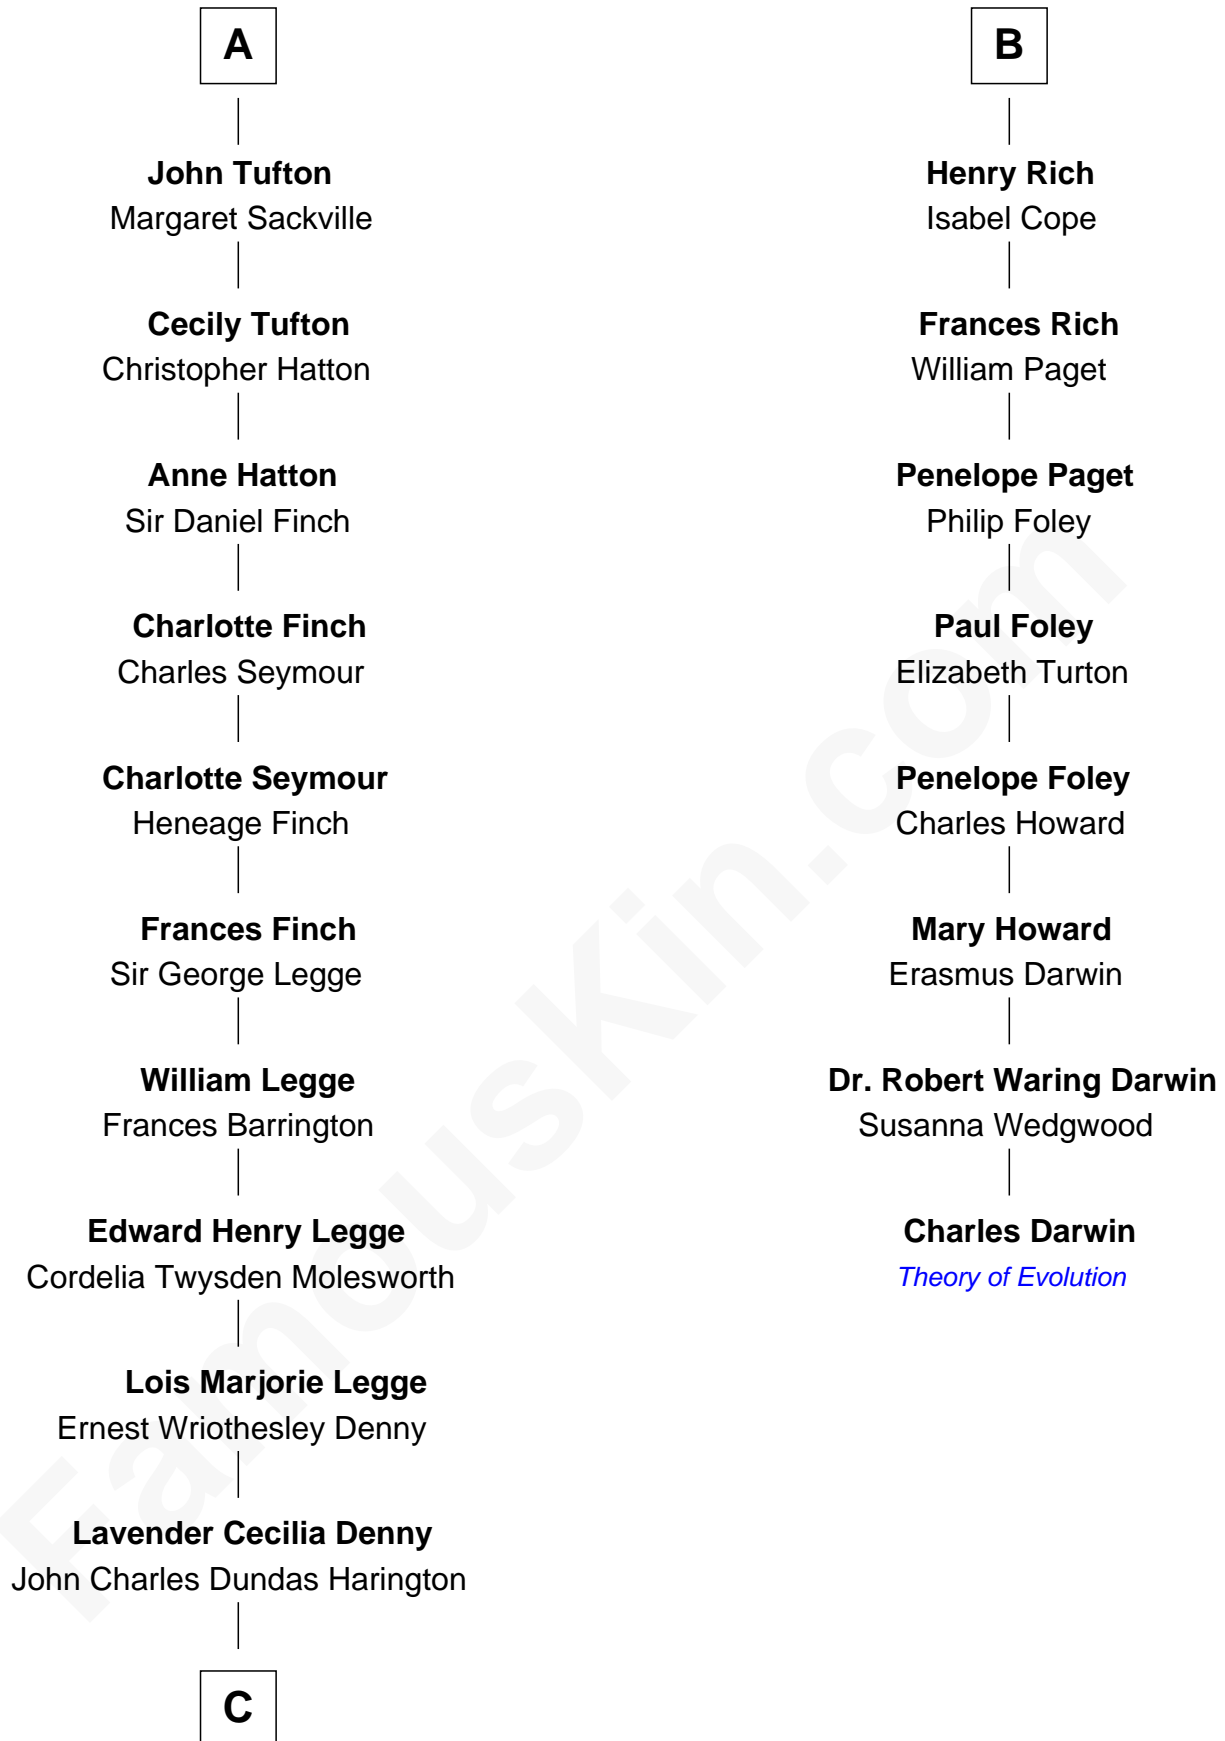

## Relationship Chart of

### Kit Harington

TV Actor - "Game of Thrones"

14th cousin 4 times removed of

**Charles Darwin**  
Theory of Evolution

**Sir William Bouchier**  
Anne Plantagenet

|  
**Sir David Richard Harington**

Deborah Jane Catesby